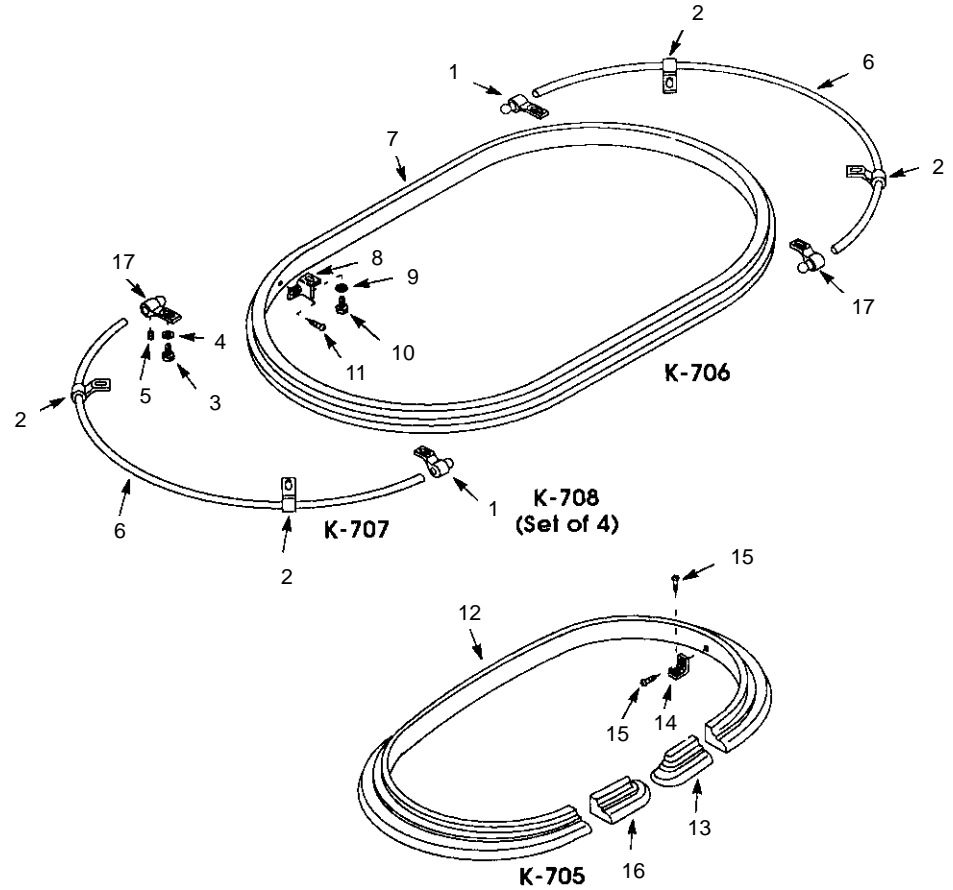

## VINTAGE SUITE ACCESSORIES

<b>K-705</b>	VINTAGE™	WOOD BASE
<b>K-706</b>	VINTAGE™	WOOD RIM
<b>K-707</b>	VINTAGE™	WOOD RAILS
<b>K-708</b>	VINTAGE™	BRASS BRACKETS

ORDER BY KIT NUMBER OR PART NUMBER, NOT ITEM NUMBER OR KIT LETTER.

Ordering Options	
Item	Part No. or Kit
1	54891‡
2	80013‡
3	50710‡
4	29739
5	52557
6	80008‡
7	80009‡
8	82871
9	52680
10	52679
11	52404‡
12	80010‡
13	80298‡
14	66218
15	52405
16	80299‡
17	54892‡

Kit Ordering Information			Kit Contents
Kit	Kit Part No.	Kit Name	