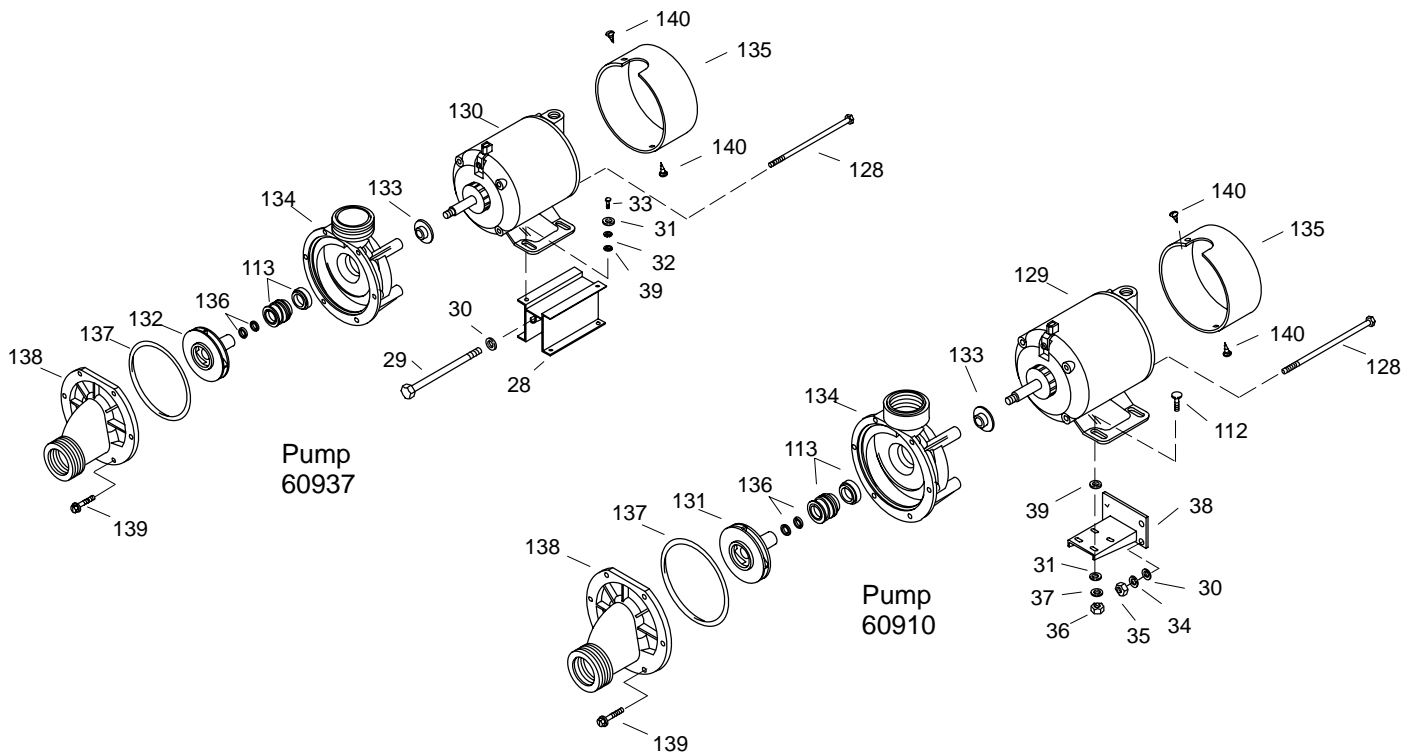

**Finish/color code must be specified when ordering.