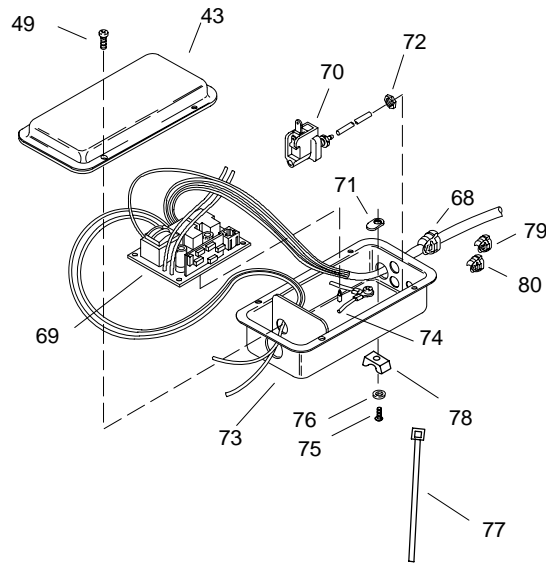

**Finish/color code must be specified when ordering.