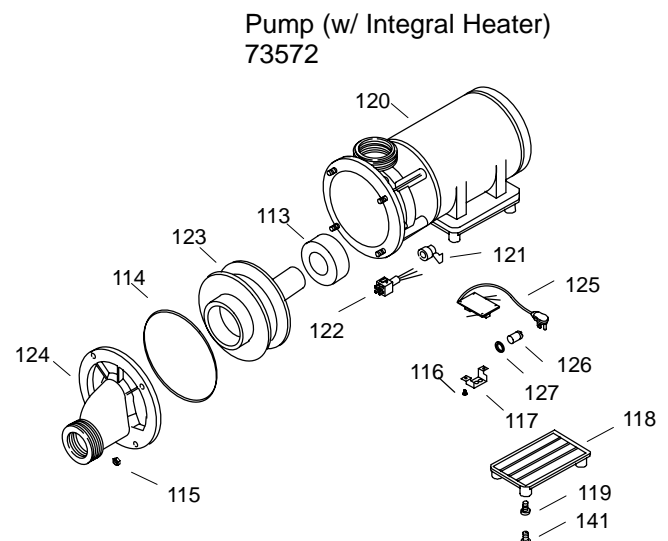

Auxiliary Control Diagram

**Finish/color code must be specified when ordering.