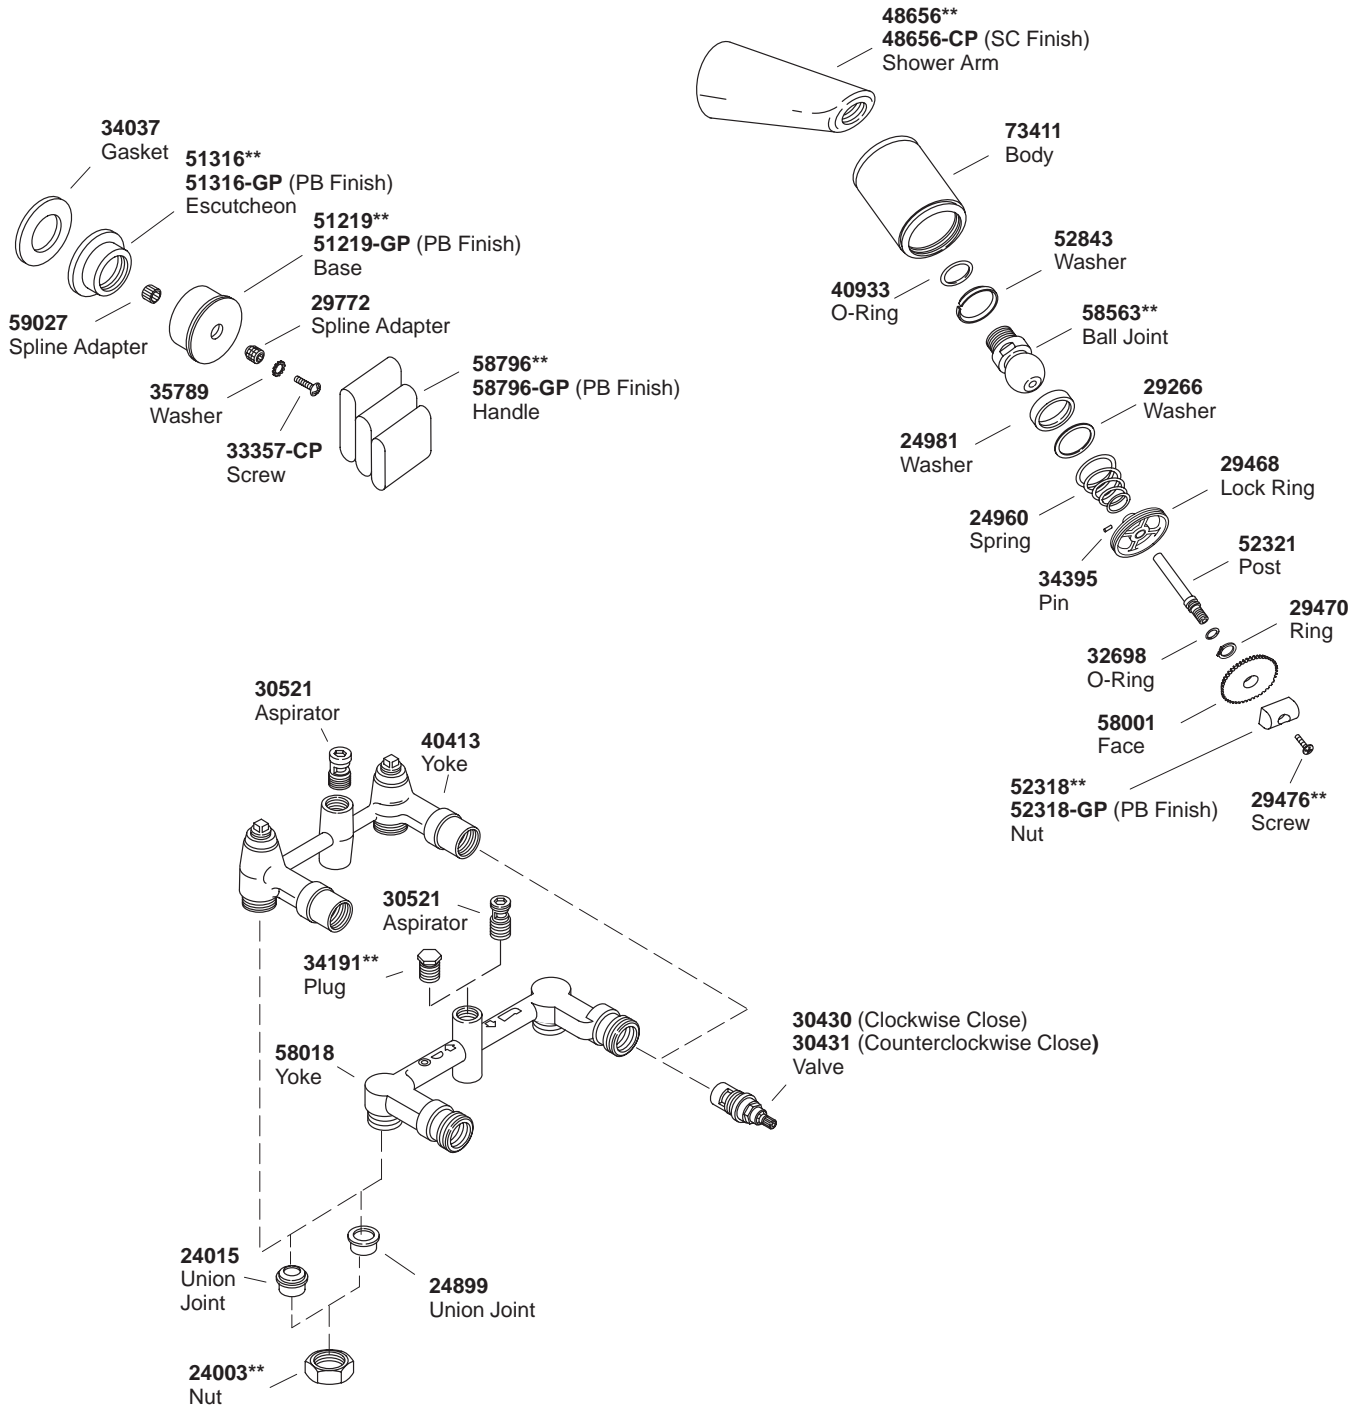

# KOHLER® SERVICE PARTS

## PILLOWS™ WALL-MOUNT BATH AND SHOWER FAUCETS

K#	Shower Faucet	Showerhead Only
7941-**-AA/BA		X
7951-**-AA/BA/CA	X	
7951-2-**-AA	X	

\*\*Finish/color code must be specified when ordering.