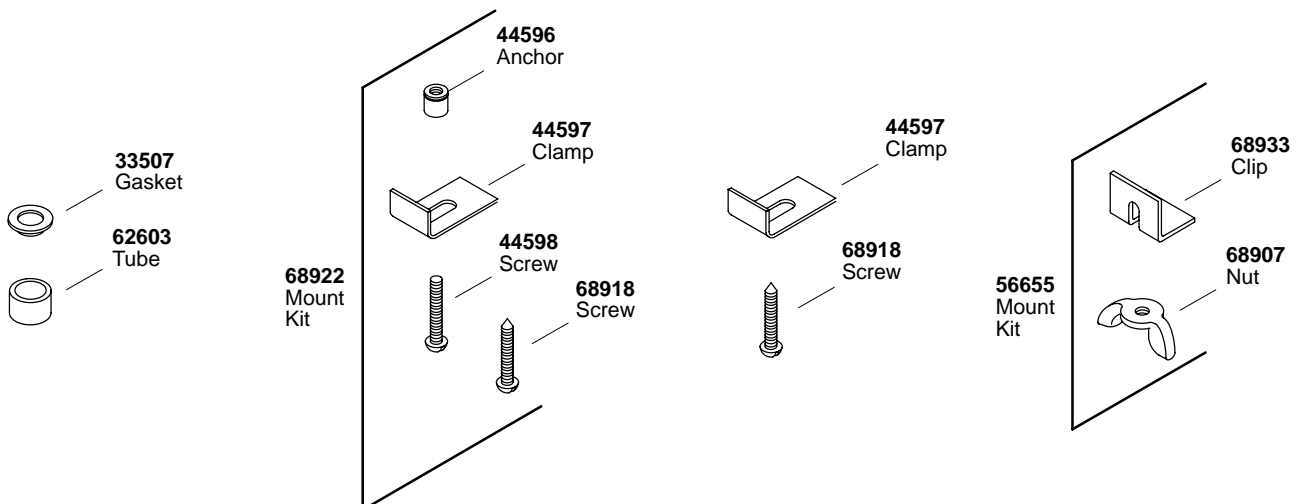

# KOHLER® SERVICE PARTS

BOLERO AND UNDERTONE/LYRIC  
STAINLESS STEEL LAVATORIES  
K-2610-\*\*-BA, K-2611-\*\*-AA  
K-3341-\*\*-AA, K-3341-\*\*-BA

**K-2610-\*\*-BA  
Bolero**

**K-2611-\*\*-AA  
Bolero**

**K-3341-\*\*-AA/BA  
Undertone/Lyric**

Variation and/or finish/color code may be required when ordering.