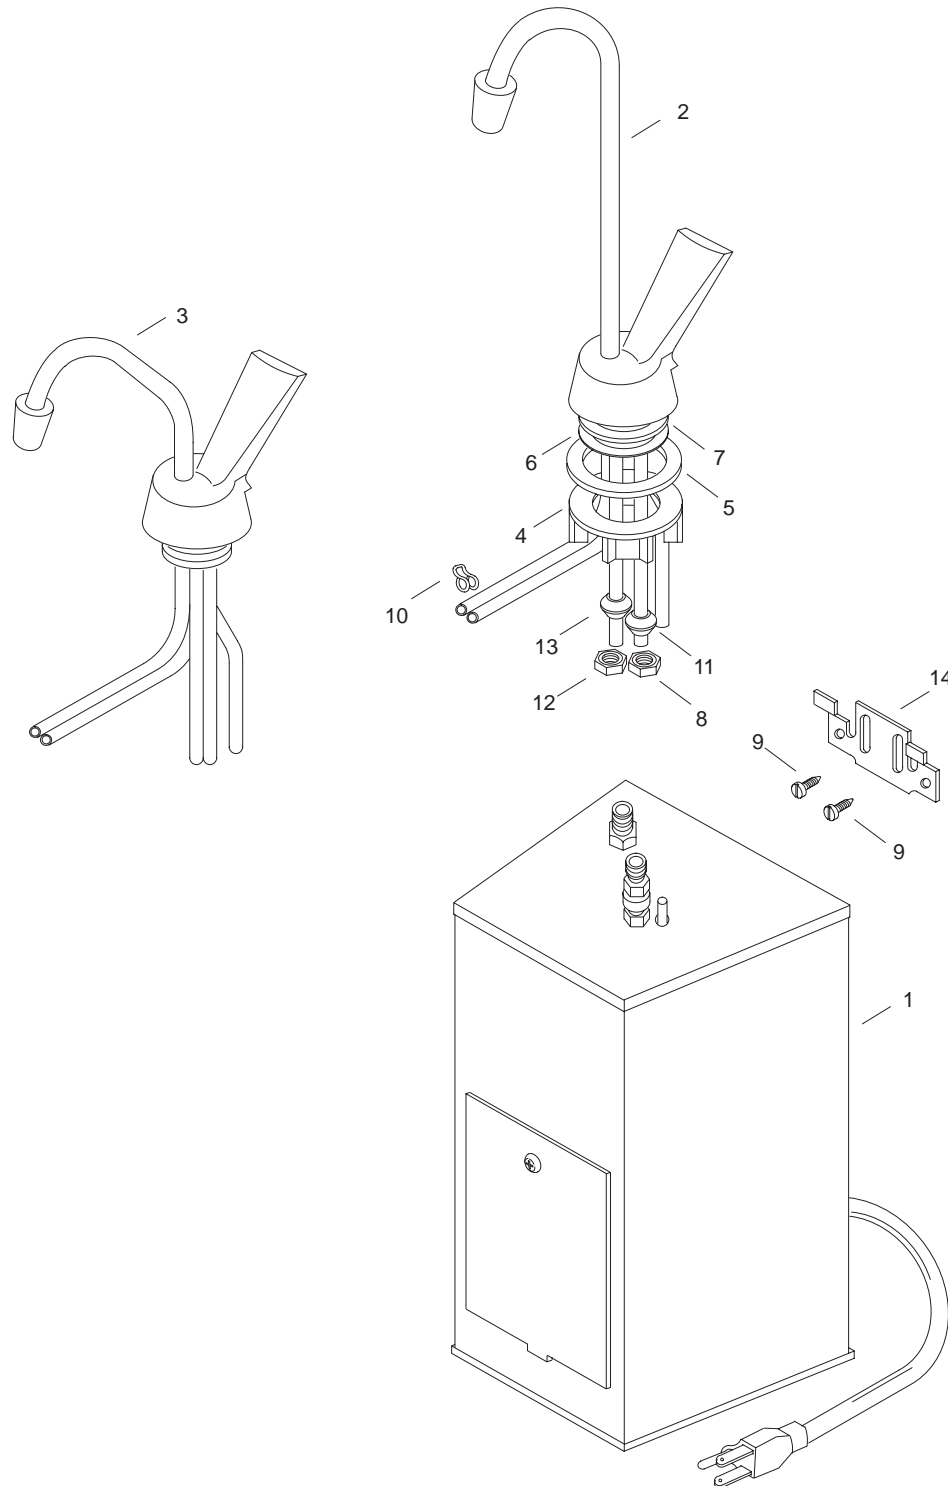

# KOHLER<sup>®</sup> SERVICE PARTS

PIPING HOT™  
HOT WATER DISPENSERS

K#	Spout Type	Height
K-9607-R-**-AA	3" Gooseneck Spout	10"
K-9609-R-**-AA	4 1-2" Spout	6 1-2"

**\*\*Finish/color code must be specified when ordering.**

### SERVICE PARTS

ITEM	PART NO.	DESCRIPTION
1	54895	Tank
2	54898**	Spout
3	54897**	Spout
4		Available in Service Kit Only
5		Available in Service Kit Only
6		Available in Service Kit Only
7		Available in Service Kit Only
8		Available in Service Kit Only
9		Available in Service Kit Only
10		Available in Service Kit Only
11		Available in Service Kit Only
12		Available in Service Kit Only
13		Available in Service Kit Only
14		Available in Service Kit Only

### SERVICE KITS

PART NO.	ITEM	QTY.	DESCRIPTION
54896			Hardware Assembly
	4	1 ea.	Washer
	5	1 ea.	Washer
	6	1 ea.	Gasket
	7	1 ea.	Washer
	8	1 ea.	Nut
	9	2 ea.	Screw
	10	1 ea.	Clamp
	11	1 ea.	Sleeve
	12	1 ea.	Nut
	13	1 ea.	Sleeve
	14	1 ea.	Wall Bracket