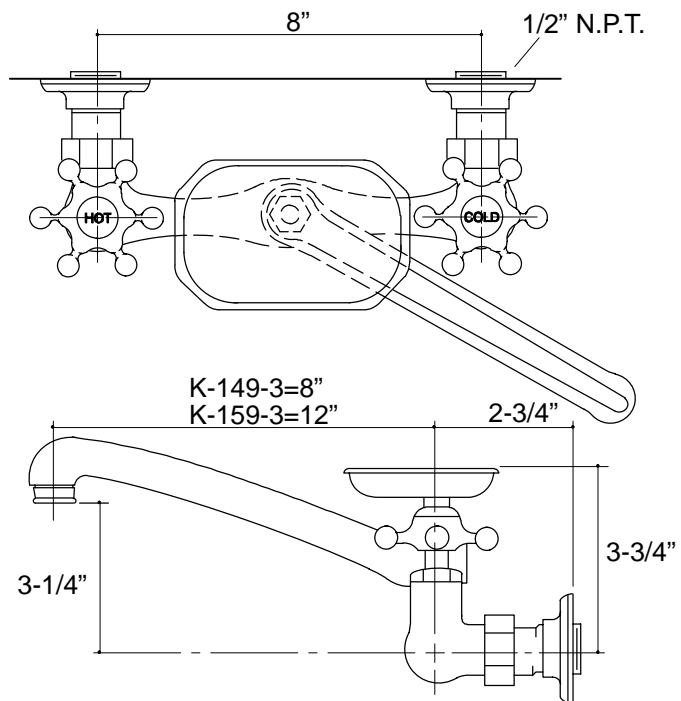

FEATURES

- Brass construction
- For 8" centers
- Valvet® valves
- Available with 8" or 12" spout
- Six-prong handles
- Soap dish

CODES/STANDARDS APPLICABLE

Specified model meets or exceeds the following:

- ASME/ANSI A112.18.1M
- Energy Policy Act of 1992
- NSF 61

COLORS/FINISHES

- CP Polished Chrome

SPECIFIED MODEL:

Model	Description	
K-149-3	With 8" Spout	<input type="checkbox"/> CP
K-159-3	With 12" Spout	<input type="checkbox"/> CP

PRODUCT SPECIFICATION:

Two-handle wall-mount kitchen sink faucet shall be of brass construction. Product shall also feature Valvet valves. Product shall include six-prong handles, soap dish, and internal N.P.T connections. Optional feature shall be 8" or 12" spout. Faucet shall be Kohler Model K-_____-3-CP.

PRODUCT DIAGRAM