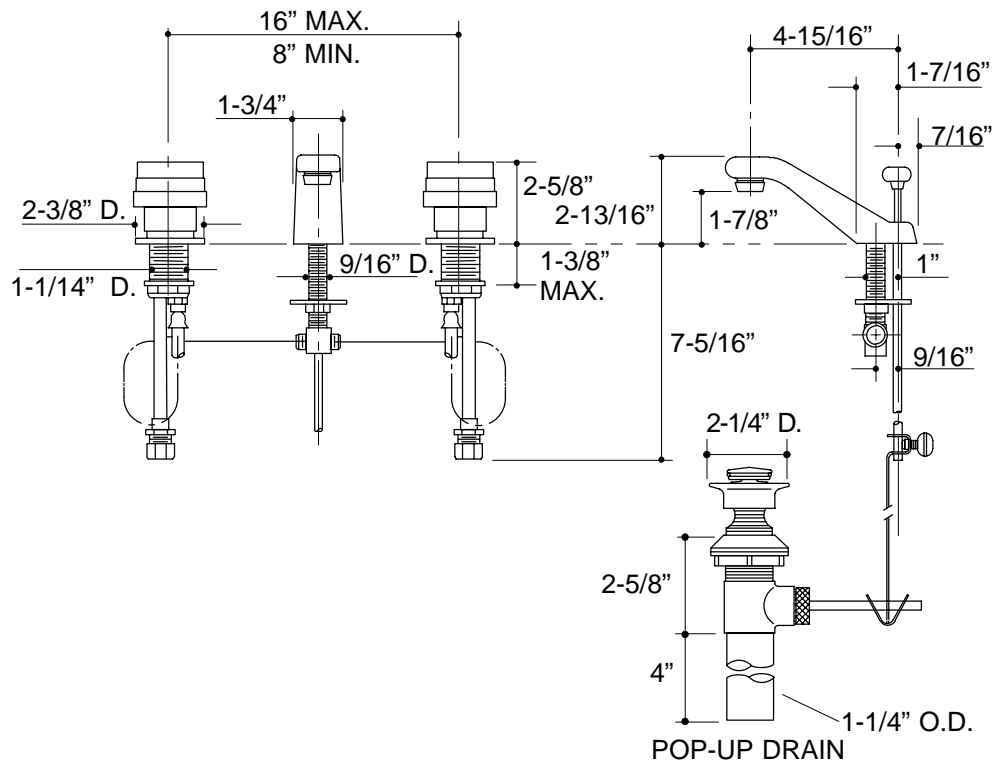

**Ordering Information**

|                            |          |
|----------------------------|----------|
| Applicable product:        |          |
| Widespread lavatory faucet | K-7934-2 |

316>.85

**K-7934-2** Pillows™ Lavatory Faucet  
 112472-1-AA (9619)