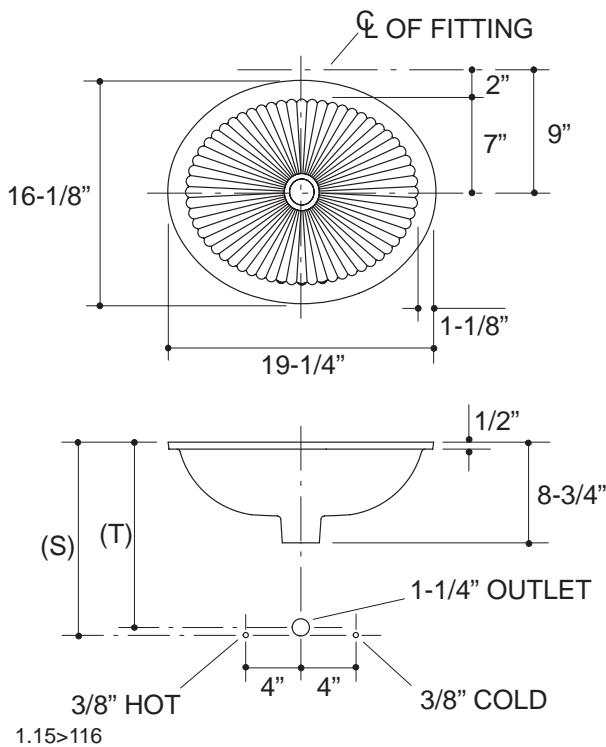

UNDERCOUNTER LAVATORY

K-2219

FEATURES

- 17" x 14"
- Vitreous china
- Undercounter
- Includes 52047 clamp assembly

CODES/STANDARDS APPLICABLE

Specified model meets or exceeds the following:

- ASME/ANSI A112.19.2M
- IAPMO/UPC
- State of Massachusetts

Recommended Accessories			
K-9018	Trap	<input type="checkbox"/> CP	<input type="checkbox"/> Other_____

PRODUCT SPECIFICATION:

The undercounter lavatory shall be 17" in length, and 14" in width. Lavatory shall be made of vitreous china. Lavatory shall include 52047 clamp assembly. Lavatory shall be Kohler Model K-2219-_____.

PRODUCT INFORMATION

Fixture*:		basin area	water depth
Lavatory		17" x 14"	6-3/8"
Outlet	1-3/4" D.		
* Approximate measurements for comparison only.			

Included Components:	
Basin clamp assembly	52047
Adjustable linkage	40372
Cutout template	101085-7

NOTE: WATERPROOF UNPROTECTED OVERHANG AREA ON THE UNDERSIDE OF WOOD COUNTER.

Roughing-In Notes
(T) Pop-up drain 13-3/16", drain 12-5/16".
(S) 14" (Based on 12" riser which may require cutting).
Supplied basin clamp assemblies require 1" minimum countertop thickness. Installer must supply anchors for thinner countertops.