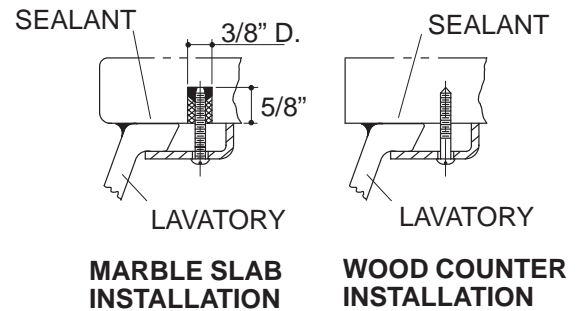

Recommended Accessories			
K-9018	Trap	<input type="checkbox"/> CP	<input type="checkbox"/> Other_____

PRODUCT SPECIFICATION:

The undercounter lavatory shall be 17" in length, and 14" in width. Lavatory shall be made of vitreous china. Lavatory shall include 52047 clamp assembly. Lavatory shall be Kohler Model K-2219-_____.

PRODUCT INFORMATION

Fixture*:		basin area	water depth
Lavatory		17" x 14"	6-3/8"
Outlet	1-3/4" D.		
* Approximate measurements for comparison only.			

Included Components:	
Basin clamp assembly	52047
Adjustable linkage	40372
Cutout template	101085-7