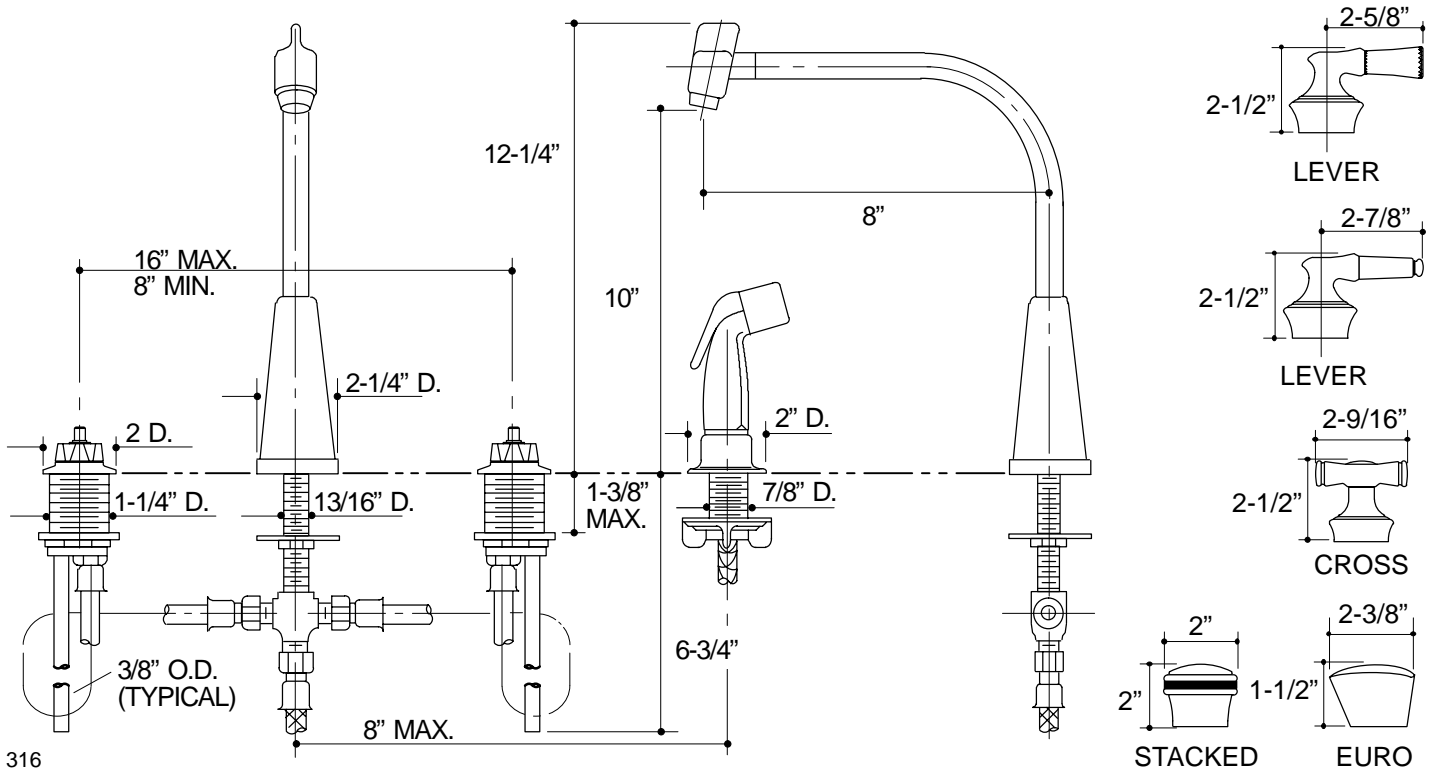

CORALAIS™ DECORATOR SERIES

PRODUCT DIAGRAM