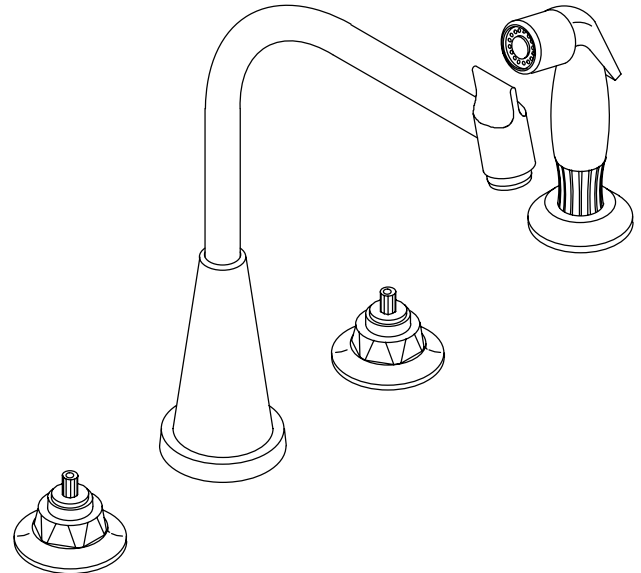

CORALAIS™ DECORATOR SERIES

**KITCHEN SINK BASE FAUCET
K-15836-K**

FEATURES

- Metal construction
- Flexible connections
- Reversible quarter-turn washerless ceramic disc valves
- 8" Multi-Swivel™ swing spout
- Rotating aerator
- 2.2 gallons per minute
- Variety of handle style options
- White handspray

CODES/STANDARDS APPLICABLE

Specified model meets or exceeds the following:

- ASME/ANSI A112.18.1M
- CSA B125
- Energy Policy Act of 1992
- NSF 61

COLORS/FINISHES

- CP Polished Chrome

SPECIFIED MODEL: For complete faucet, both base faucet and handle choice must be specified.

Model	Description	
K-15836-K	Coralais Decorator Series Kitchen Sink Base Faucet	<input type="checkbox"/> CP

Required Accessory (Includes Two Handles)			 ADA	 ADA	 ADA	
K-15850-1	Euro	<input type="checkbox"/> CP				
K-15850-3D	White Porcelain Cross, ©Disney		<input type="checkbox"/> CP			
K-15850-3P	White Porcelain Cross		<input type="checkbox"/> CP			
K-15850-4M	Lever, Polished Chrome Insert			<input type="checkbox"/> CP		
K-15850-4N	Lever, Polished Brass Insert			<input type="checkbox"/> CP		
K-15850-4P	Lever, White Porcelain Insert			<input type="checkbox"/> CP		
K-15850-4R	Lever, Acrylic Insert				<input type="checkbox"/> CP	
K-15850-7M	Stacked, Polished Chrome Insert					<input type="checkbox"/> CP
K-15850-7N	Stacked, Polished Brass Insert					<input type="checkbox"/> CP

PRODUCT SPECIFICATION:

Two-handle kitchen sink base faucet shall be of metal construction. Faucet shall feature reversible quarter-turn washerless ceramic disc valves, assuring positive handle stop positioning. Product shall include flexible connections, 8" Multi-Swivel swing spout with rotating aerator, and white handspray. Faucet shall be Kohler Model K-15836-K-CP and handles shall be Kohler Model K-15850-____-CP.