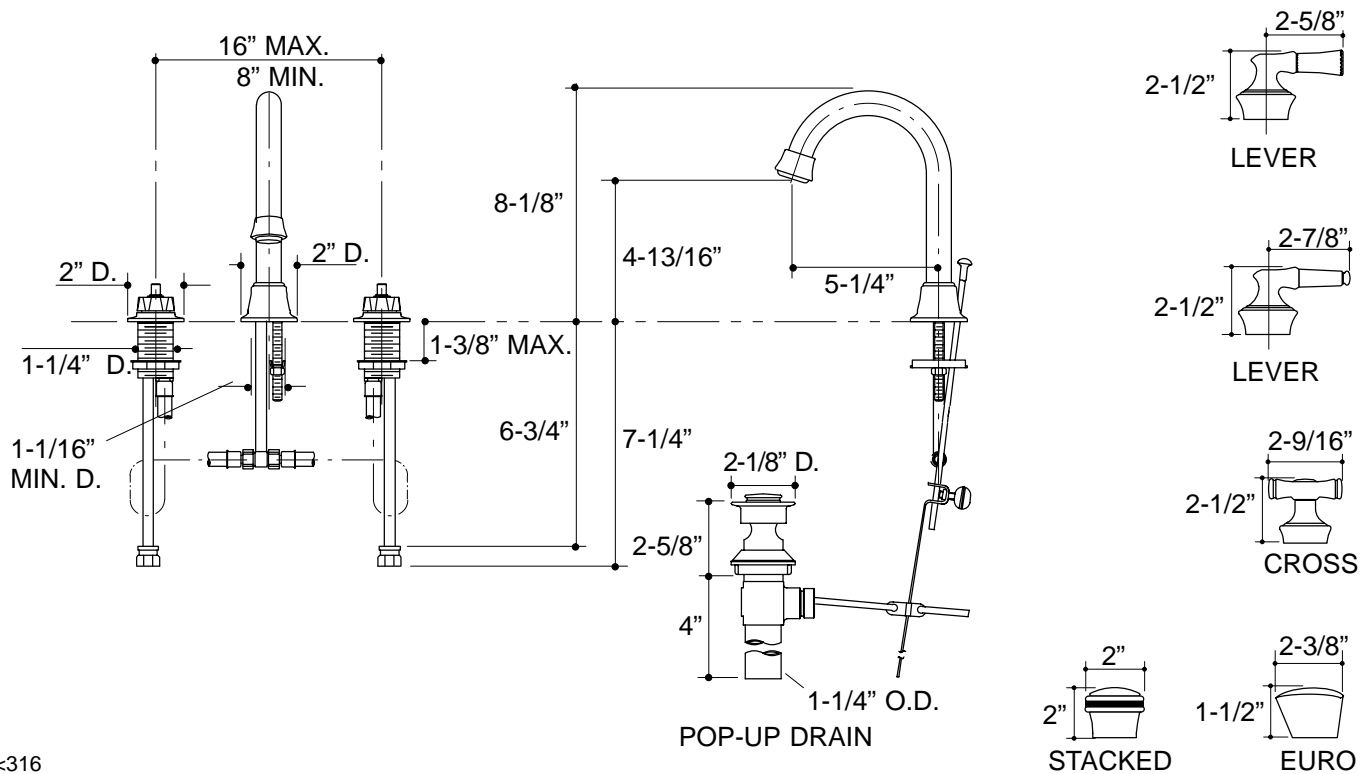

Ordering Information

Applicable product:	
Lavatory base faucet	K-15886-K
Euro handles	K-15850-1
White porcelain cross handles	K-15850-3P
White porcelain cross handles, ©Disney	K-15850-3D
Lever handles:	
with acrylic insert	K-15850-4R
with white porcelain insert	K-15850-4P
with polished chrome insert	K-15850-4M
with polished brass insert	K-15850-4N
Stacked handles:	
with polished chrome insert	K-15850-7M
with polished brass insert	K-15850-7N
ADA Lever and cross handle is ADA compliant	

.8<316

K-15886-K Coralais™ Lavatory Faucet
112713-1-FA (-)

KOHLER[®]

NOTES: