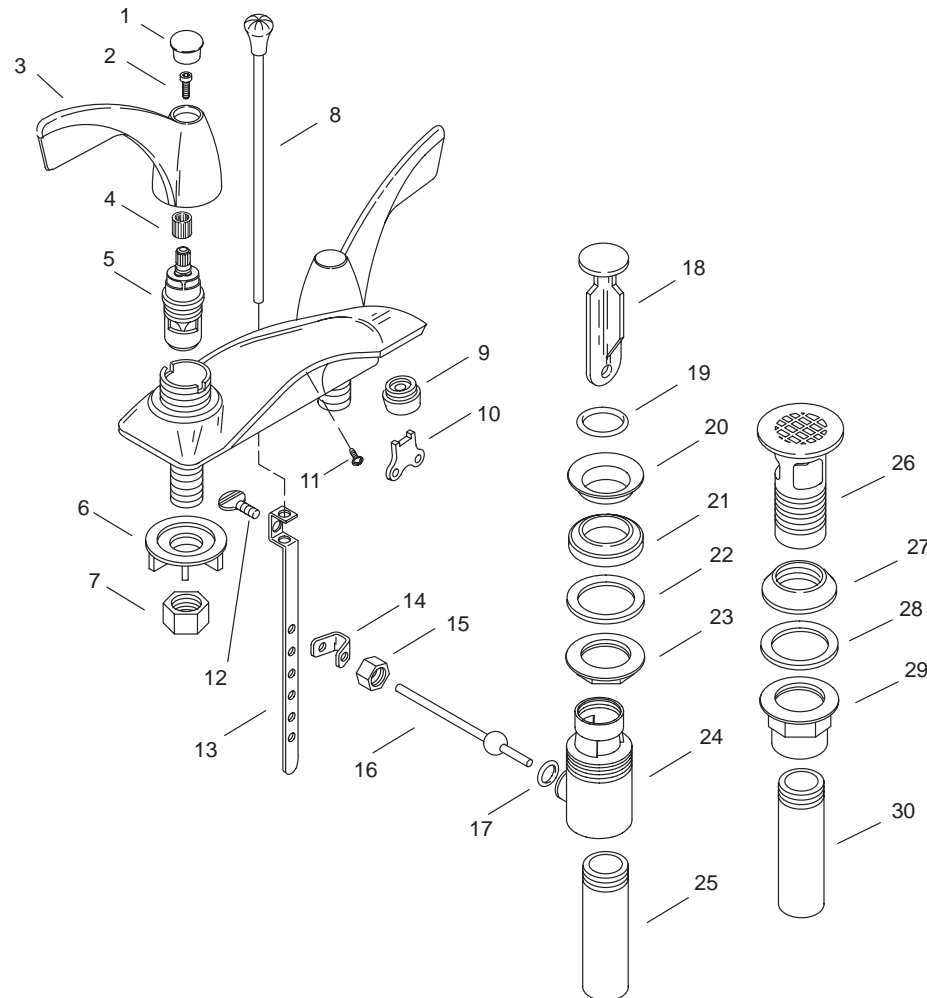

# KOHLER® SERVICE PARTS

CORALAIS™ LAVATORY FAUCET  
K-15636-\*\*-AA, K-15636-\*\*-BA,  
K-15637-\*\*-AA, K-15637-\*\*-BA

## SERVICE PARTS

ITEM	PART NO.	DESCRIPTION
1	56523-C	Plug Button, Cold
	56523-H	Plug Button, Hot
2	55431	Screw, .164-32 UNC-2A x .38
3	56449	Handle, Blade
4	59027	Spline Adapter
5	30430	Ceramic Valve (Clockwise Close)
	30431	Ceramic Valve (Counterclockwise Close)
6	40080	Nut, .5-14 NPSM
7	32751	Nut, .5-14 NPSM
8	70341	Lift Rod
9	59728	Aerator, 2.0, 55/64 Female VR
	41060	Aerator 2.2, 55/64 Female VR
10	21999	Wrench, VP
11	70347	Screw, .138-32 UNC X .375
12	57422	Thumbscrew
13	73382	Link
14	40228	Spring Clip
15	40234	Nut, .875-18 UNS-2B
16	40236	Rod Assembly
17	40235	Ball Lever Seat
18		Available in Service Kit only
19	34264	O-Ring, 021

## SERVICE PARTS

ITEM	PART NO.	DESCRIPTION
20	59264	Flange
21	59266	Washer, Beveled
22	59267	Gasket, Friction
23	59270	Locknut
24	59269	Body, Drain
25	40121	Tailpiece
26	57248	Strainer Assembly
27	33507	Gasket
28	34043	Washer, 1-17/32 x 2-1/8
29	20831	Nut, 1-1/2-16 UNS
30	41640	Tailpiece, 4-1/4" Long

## SERVICE KITS

PART NO.	ITEM	QTY.	DESCRIPTION
70499			Mounting Subassembly
	6	2 ea.	Nut, .5-14 NPSM
	7	2 ea.	Nut, .5-14 NPSM
50591			Stopper, Drain Assembly
	18	1 ea.	Vandal Resistant Stopper
	19	1 ea..	O-Ring, 021