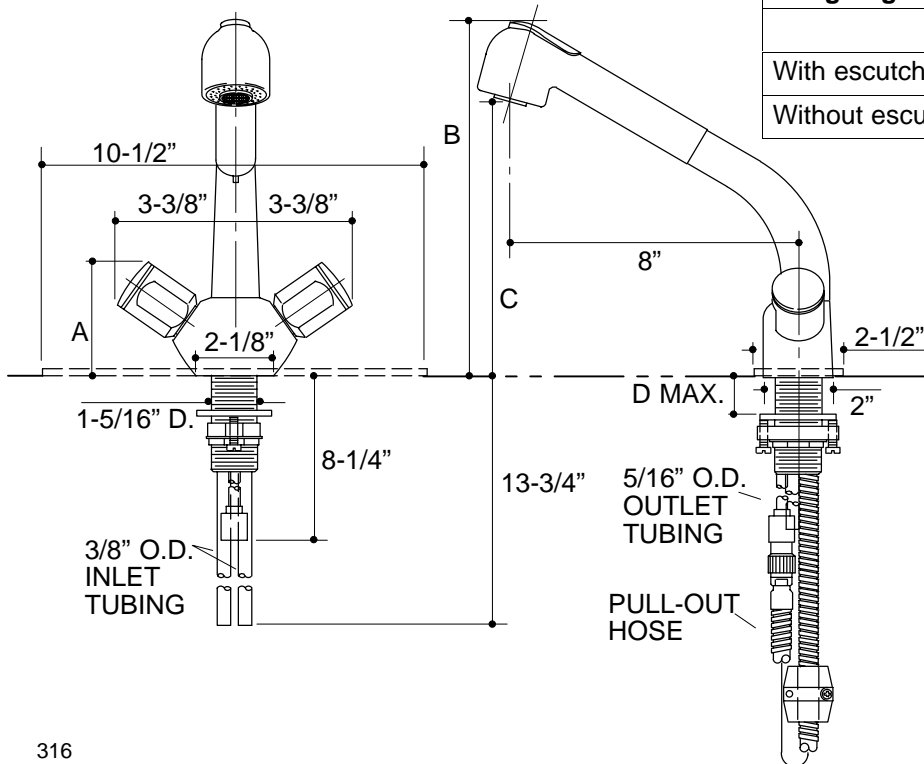

Ordering Information

Applicable two-handle faucet:	
Faucet	K-14505
CP body with white spray	K-14505-AP
With vacuum breaker	K-14505-B
With CP body, white spray and vacuum breaker	K-14505-BP
Accessories/hardware:	
Escutcheon	K-14511

Roughing-In Notes

	A	B	C	D
With escutcheon	3-3/16"	10-3/16"	7-15/16"	1-13/16"
Without escutcheon	3"	10"	7-3/4"	2"

316

K-14505 Provence™ Kitchen Sink Faucet
112826-1-AA (9619)

KOHLER®

NOTES: