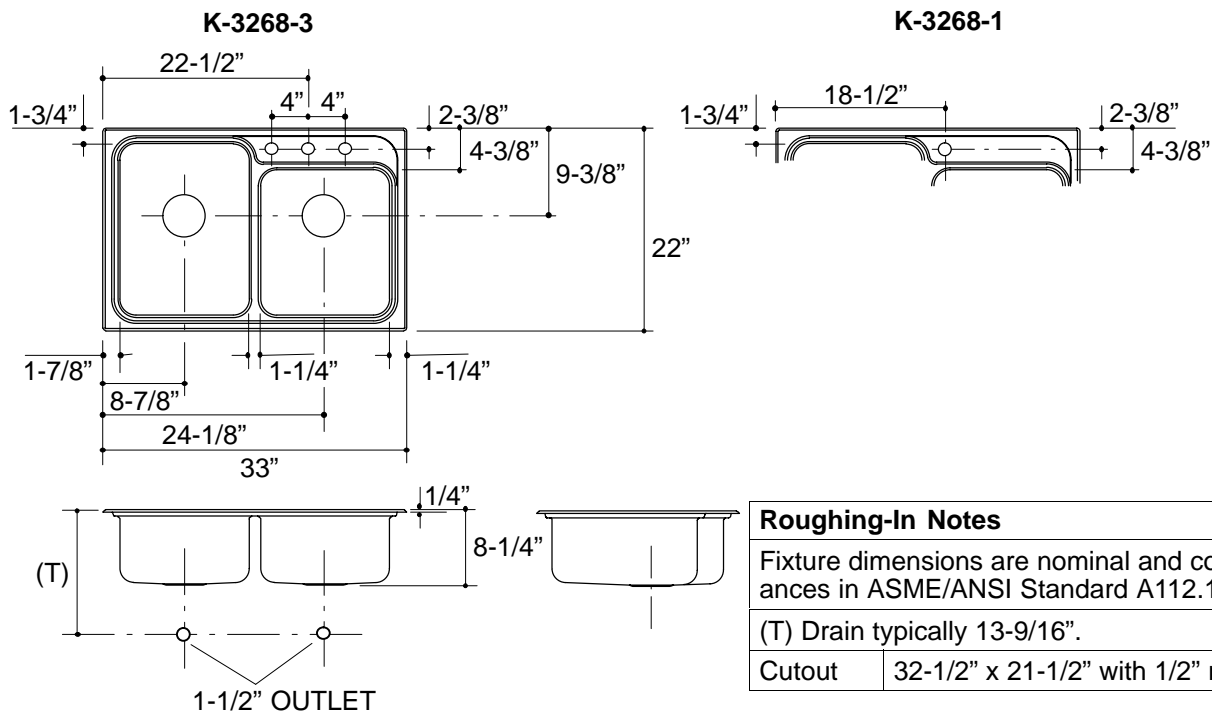

Ordering Information

Applicable product:		
Three-hole sink	K-3268-3	shown
One-hole sink	K-3268-1	not shown
Accessories/hardware:		
Bottom basin rack	K-3190	optional
Wire rinse basket	K-3277	optional
Hardwood cutting board	K-3294	optional

Product Information

Fixture*:		basin area	water depth
Sink, left		14" x 19"	7-1/4"
Sink, right		14" x 16"	7-1/4"
Outlet	3-5/8" D.		
Faucet holes	1-7/16" D.		
* Approximate measurements for comparison only.			

Included Components:	
Fastener pack	90208

Installation Notes

Refer to installation instructions included with fixture before beginning installation.

.85<116

K-3268 Ballad Sink
112834-1-BA (-)

KOHLER®