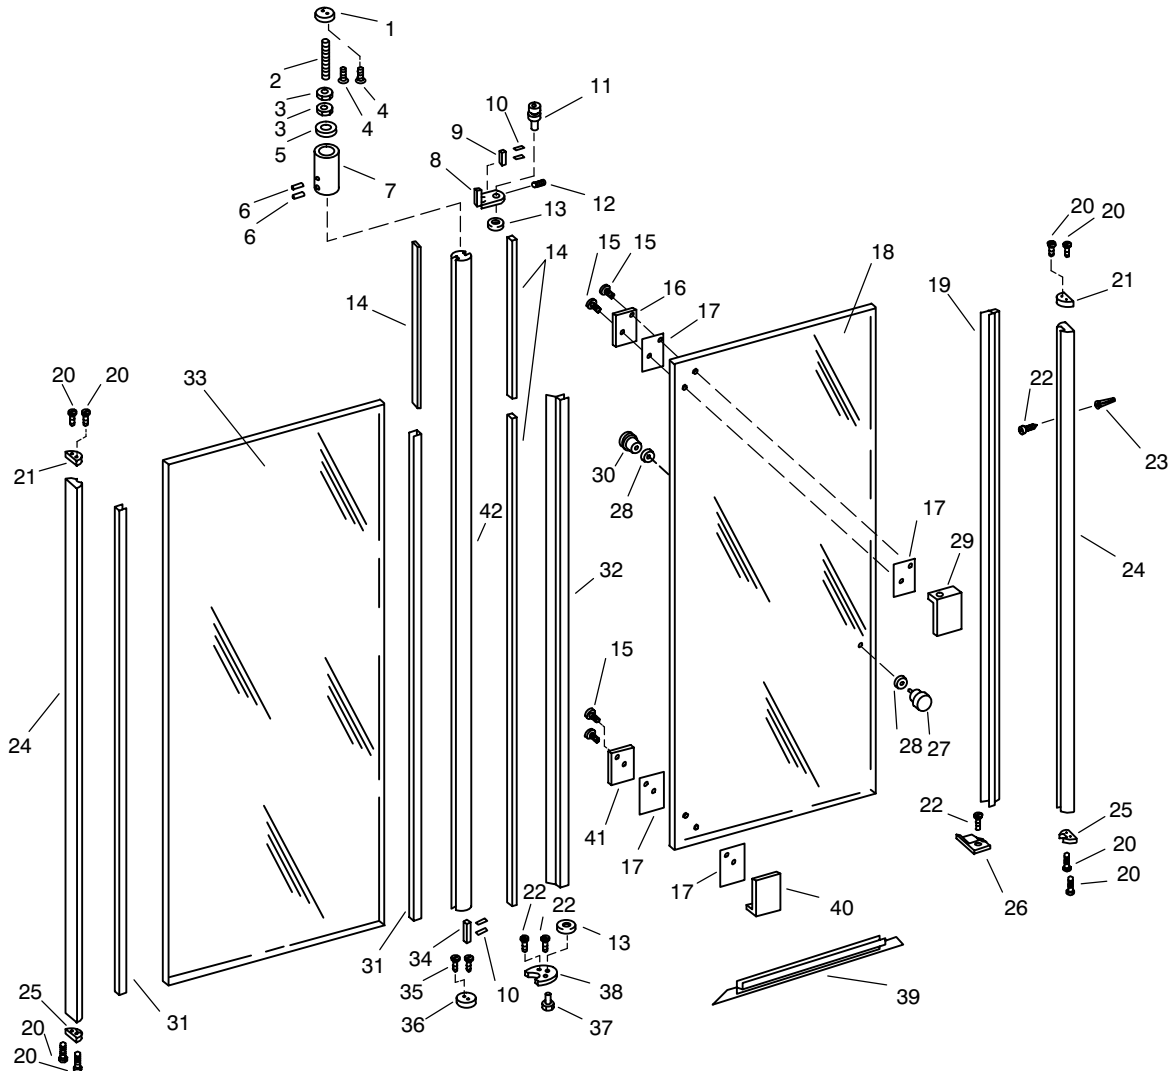

## PROFILE 60" SHOWER DOOR K-9850-AA

| ITEM NO. | PART NO. | DESCRIPTION                  | ITEM NO. | PART NO. | DESCRIPTION             |
|----------|----------|------------------------------|----------|----------|-------------------------|
| 1        | 66601    | Ceiling Mount Plate          | 23       | 66646    | Plastic Wall Plug       |
| 2        | 66638    | Ceiling Mount Stud           | 24       | 66623    | Wall Jamb               |
| 3        | 52076    | 3/8" Hex Nut                 | 25       | 62388    | Bottom End Cap          |
| 4        | 66173    | Truss Head Screw, #8-2-1/2"  | 26       | 66686    | Left Hand Deflector     |
| 5        | 52074    | 3/8" Flat Washer             | 26       | 66687    | Right Hand Deflector    |
| 6        | 66172    | Setscrew, #8 x 1/4"          | 27       | 66617    | Door Handle             |
| 7        | 66600    | Ceiling Sleeve               | 28       | 66171    | Door Handle Gasket      |
| 8        | 66602    | Pivot Bracket                | 29       | 66168    | Hinge Plate             |
| 9        | 66606    | Top Locking Plate            | 30       | 66616    | Door Handle             |
| 10       | 66633    | Setscrew, #8-32 x 3/8"       | 31       | 62159    | Glass Glazing Seal      |
| 11       | 66615    | Top Pivot Pin                | 32       | 62157    | Door Edge Seal          |
| 12       | 66634    | Setscrew, #8 x 3/4           | 33       | 62564    | 60" Glass Panel         |
| 13       | 66639    | Bearing Washer               | 34       | 66157    | Anti-Rotation Key       |
| 14       | 62299    | Vinyl Filler Strip           | 35       | 62723    | Screw, #8 x 1-1/2"      |
| 15       | 66635    | Flat Head Screw, 1/4" x 5/8" | 36       | 66613    | Jamb Base               |
| 16       | 66604    | Hinge Plate                  | 37       | 66608    | Lower Pivot Pin         |
| 17       | 66158    | Hinge Gasket                 | 38       | 66603    | Lower Pivot Hinge Plate |
| 18       | 62561    | 36" Glass Door               | 39       | 62160    | Lower Wiper Seal        |
| 19       | 62158    | Door Strike Seal             | 40       | 66605    | Hinge Plate             |
| 20       | 66632    | Flat Head Screw, #8 x 3/4"   | 41       | 66169    | Hinge Plate             |
| 21       | 62387    | Top End Cap                  | 42       | 66625    | Center Jamb, 180 Degree |
| 22       | 62722    | Flat Head Screw, #8 x 1-1/2" |          |          |                         |