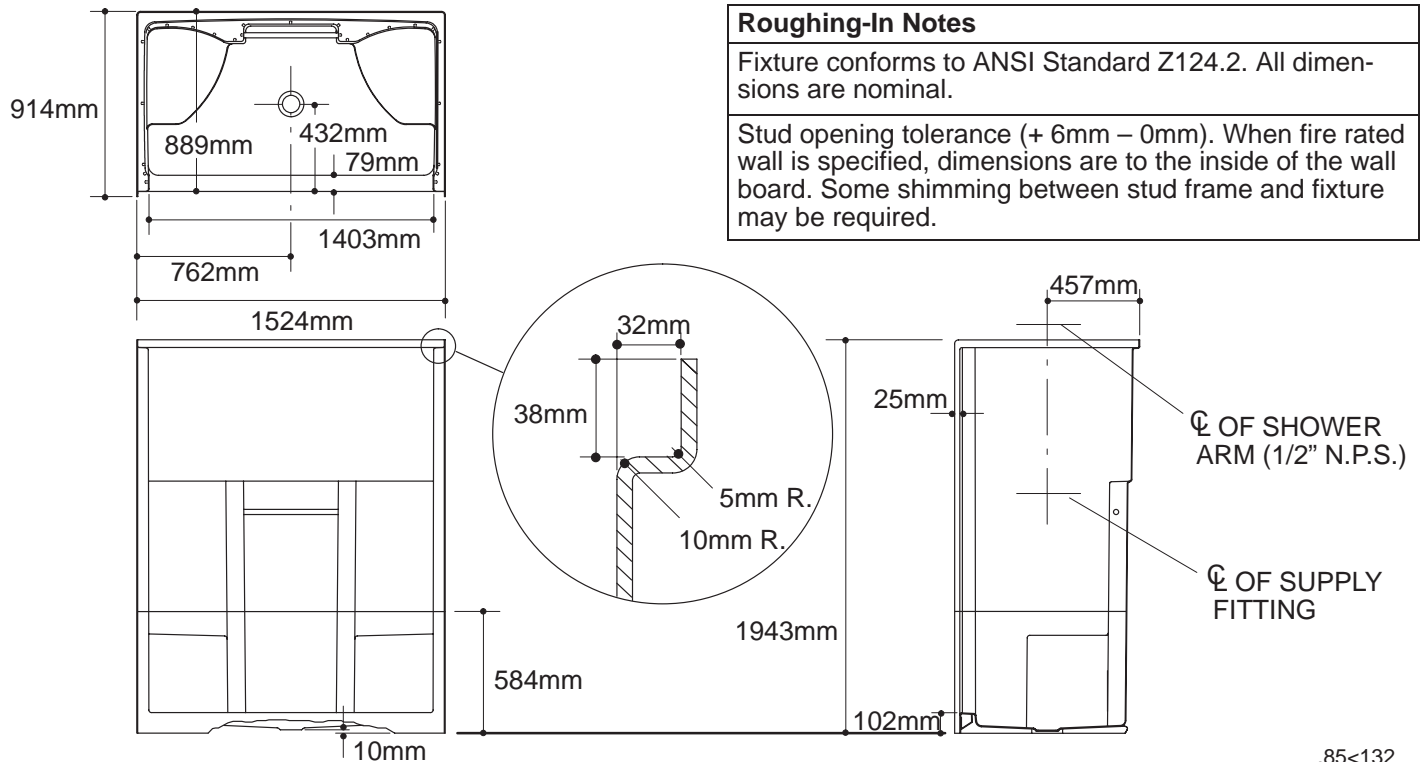

Product Information

Fixture:	
Weight	72 Kg.
Configuration	2-piece
Drain Outlet	Ø86mm

Installation Notes

Refer to installation instructions included with fixture before beginning installation.

Fixture not drilled for supply fittings.

Shimming may be required to level fixture.

Mastershower K-74 and K-75 not recommended.

.85<132