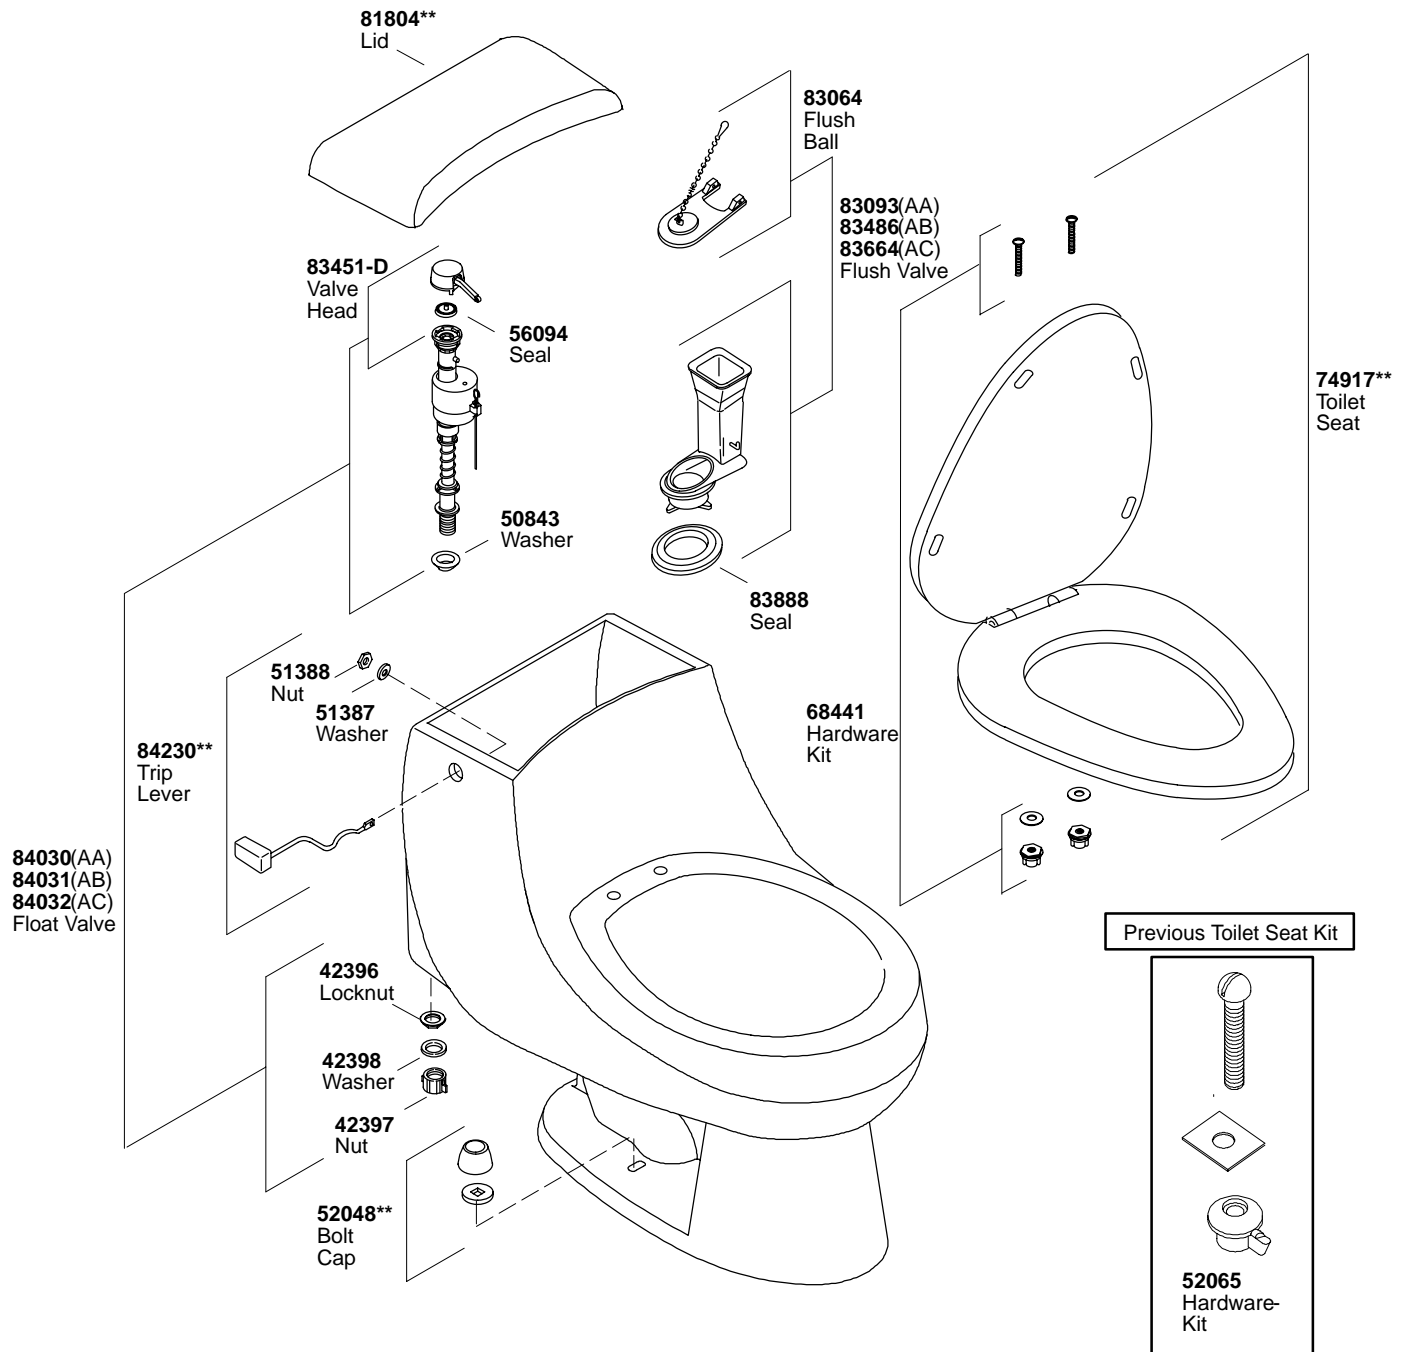

K#	Bowl
K-3435-**-AA/AB/AC	Elongated

**Finish/color code must be specified when ordering.