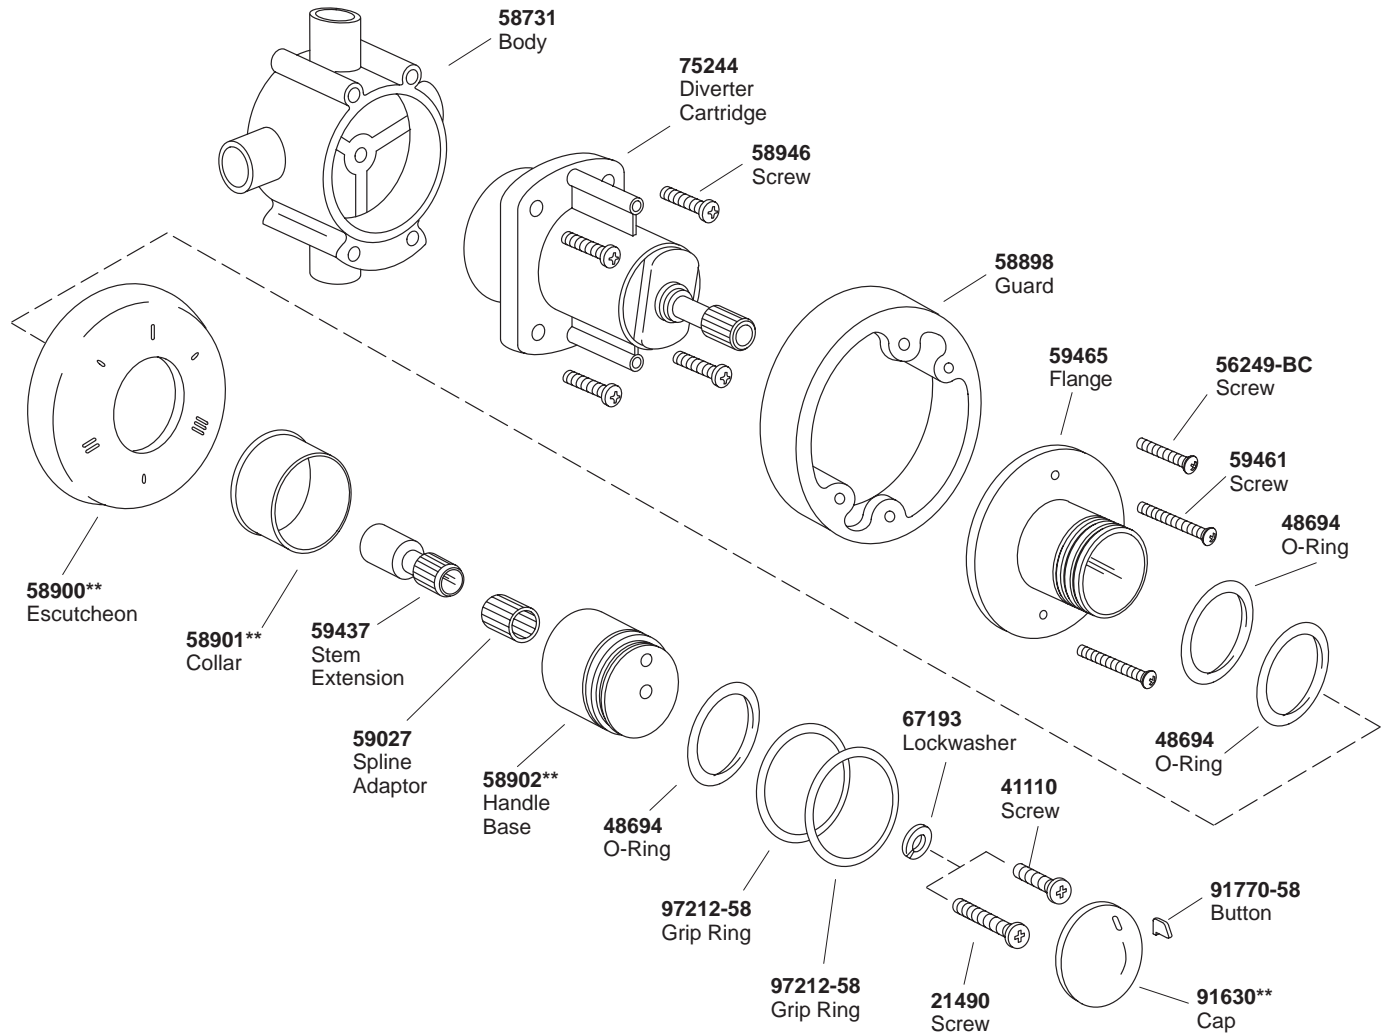

KOHLER® SERVICE PARTS

MASTERSHOWER™ LINE WALL-MOUNT THREE-WAY DIVERTER VALVE

K#	Description
9518-**-BA	Three-Way Diverter

**Finish/color code must be specified when ordering.