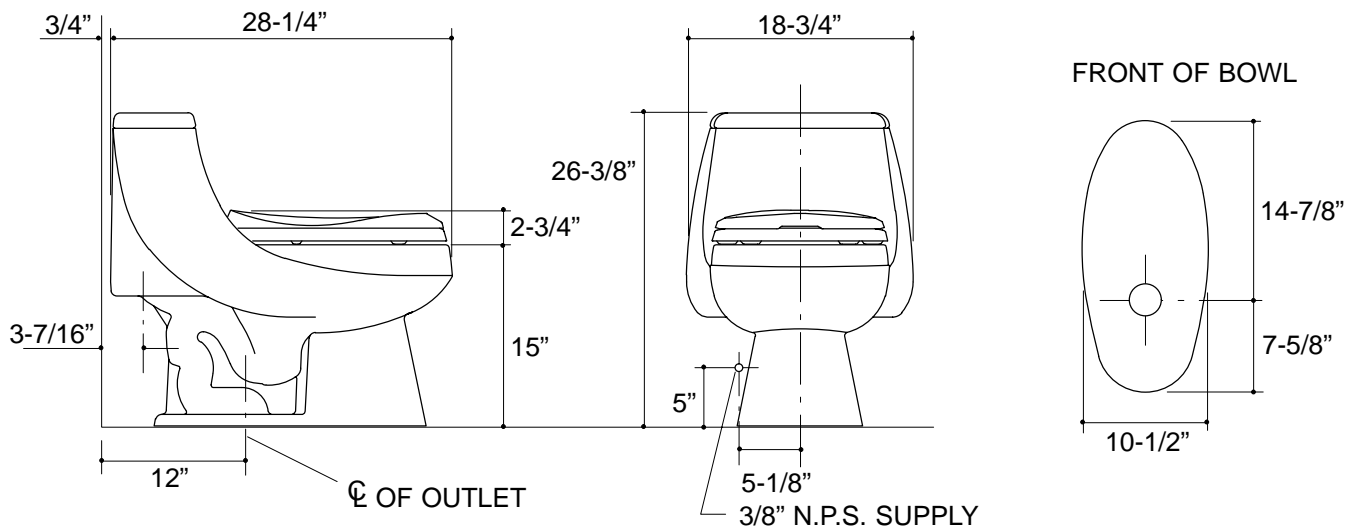

FEATURES

- 12" rough-in
- Vitreous china
- Elongated bowl
- Peacekeeper™ system
- One-piece
- Less supply
- 1.6 gpf
- Peacekeeper seat-actuated flush

CODES/STANDARDS APPLICABLE

Specified model meets or exceeds the following:

PRODUCT SPECIFICATION:

The elongated one-piece toilet shall be 12" rough-in with Peacekeeper™ system. Toilet shall be made of vitreous china. Toilet shall be less supply. Toilet shall be 1.6 gpf. Toilet shall have Peacekeeper seat-actuated flush. Toilet shall be Kohler Model K-3435-X-_____.

SAN MARTINE™

PRODUCT INFORMATION

Fixture:	
Configuration	1-piece, elongated
Gallons per flush	1.6 gallons
Passageway	2"
Water depth from rim	6-7/8"
Seat post hole centers	5-1/2"
Included Components:	
Seat	K-4653-X
Tank cover	81804
Bolt cap accessory pack	52048
Tank accessory pack	52265
Peacekeeper assembly	81764