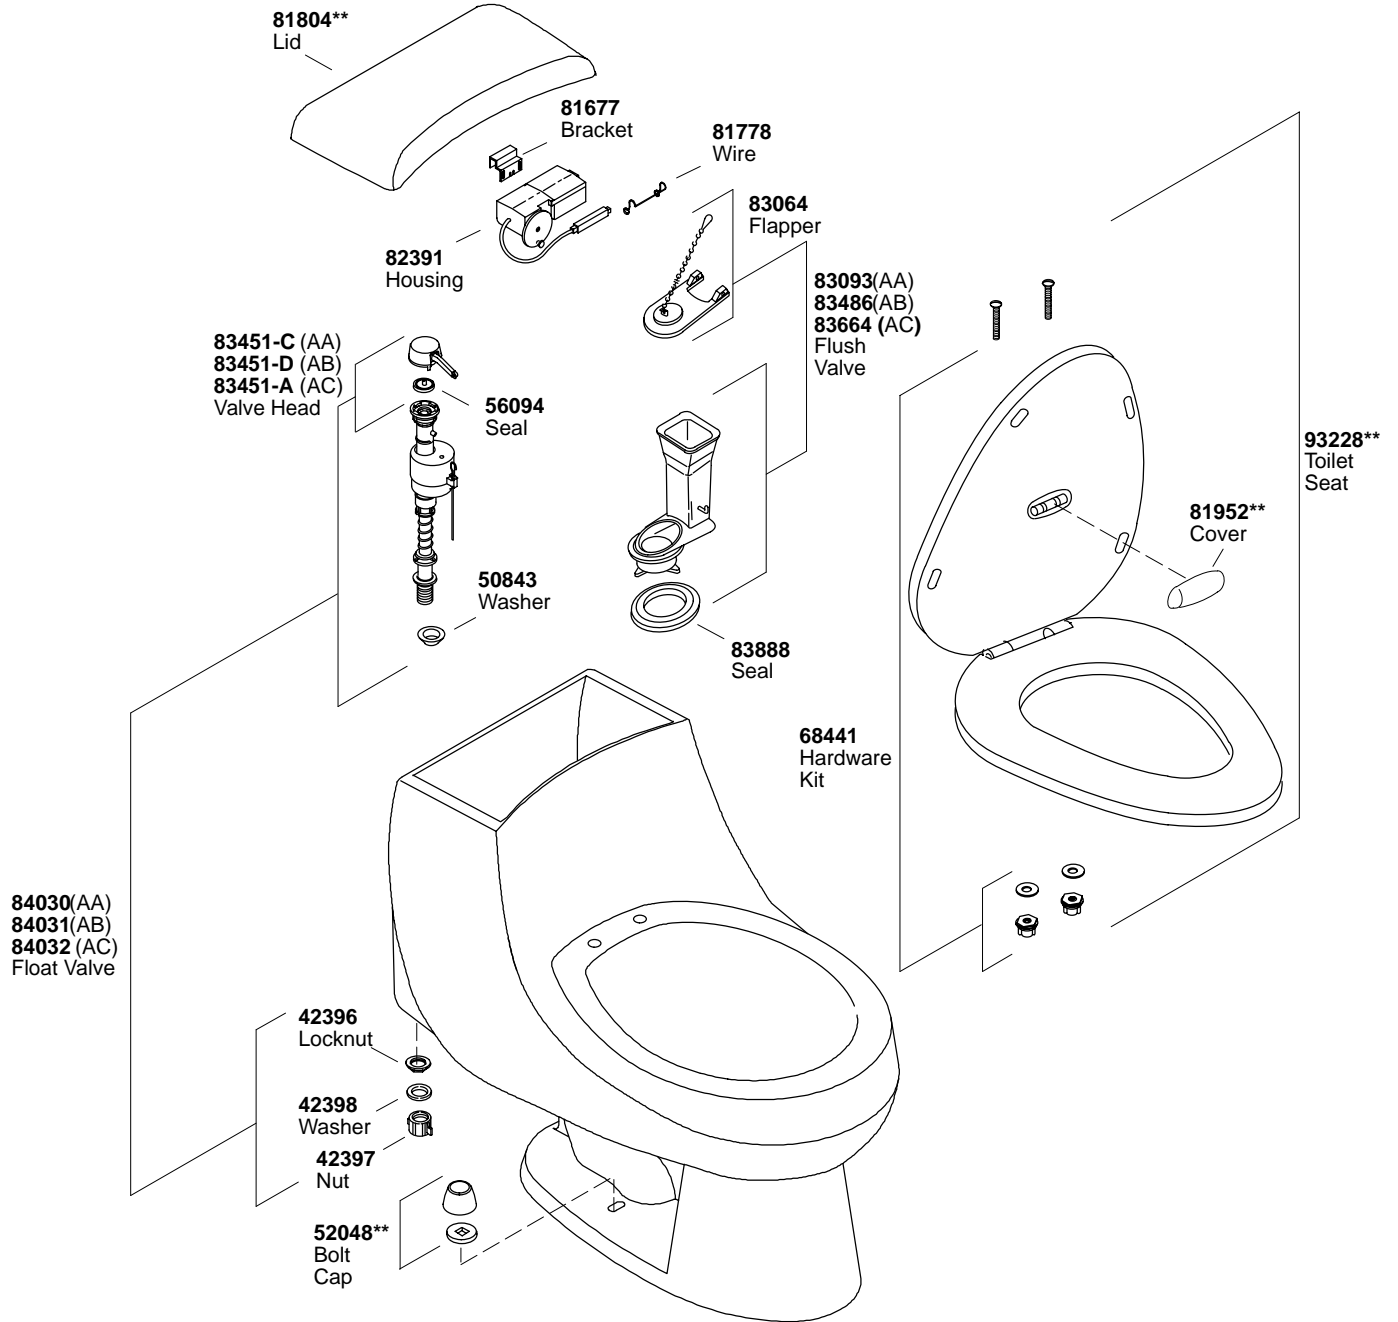

K#	Bowl
K-3435-X-**-AA/AB/AC	Elongated

\*\*Finish/color code must be specified when ordering.