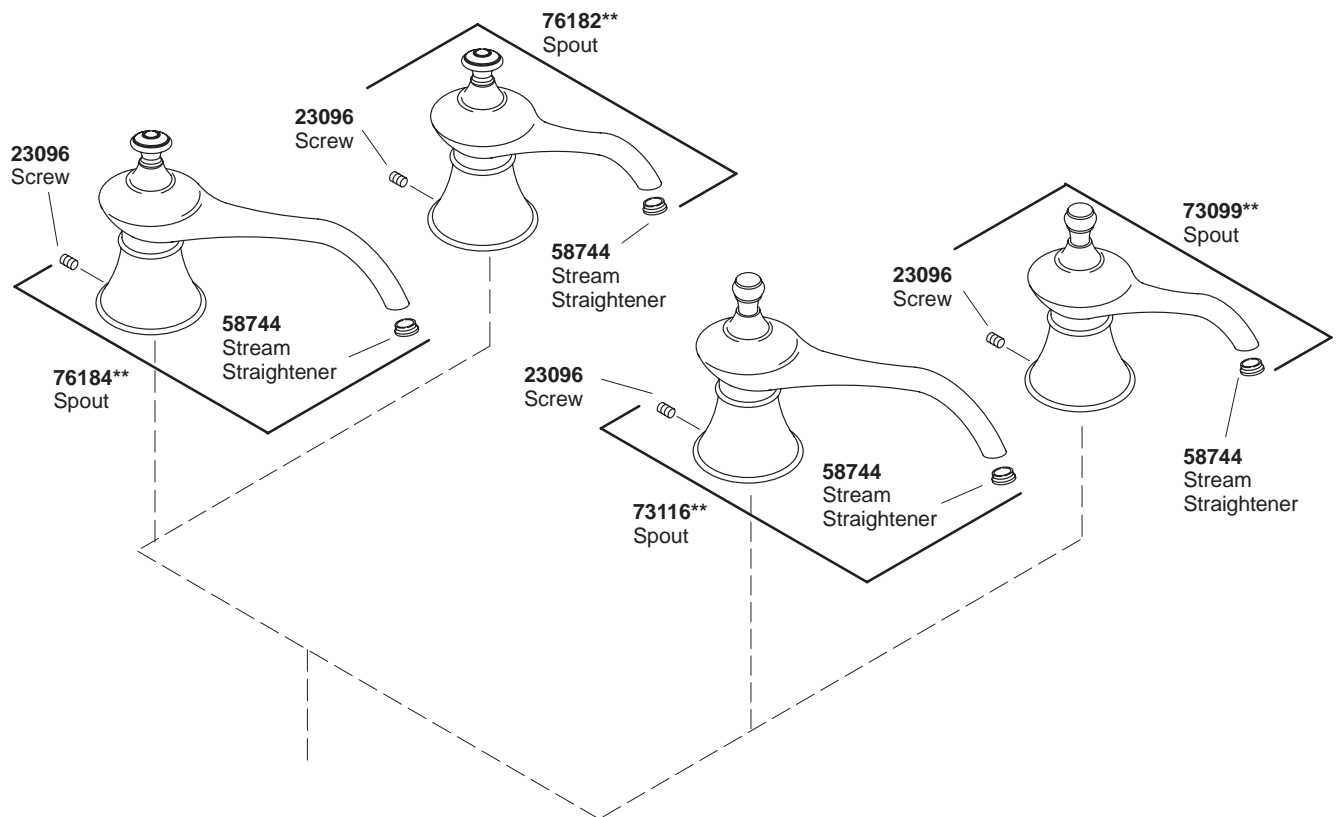

K#	9-5/8" Spout	6-5/8" Spout	Scroll Lever Handles	Dome Handles	Traditional Lever Handles	Valves
K-300-K-NA-AA						X
K-16119-4-**-AA/BA/CA	X		X			X
K-T16119-4-**-AA	X		X			
K-16119-4A-**-AA/BA	X				X	X
K-T16119-4A-**-AA	X				X	
K-16119-8-**-AA/BA/CA	X			X		X
K-T16119-8-**-AA	X			X		
K-16122-4-**-AA/BA/CA		X	X			X
K-T16122-4-**-AA		X	X			
K-16122-4A-**-AA/BA		X			X	X
K-T16122-4A-**-AA		X			X	
K-16122-8-**-AA/BA/CA		X		X		X
K-T16122-8-**-AA		X		X		
K-T16124-4-**-AA			X			
K-T16124-4A-**-AA					X	
K-T16124-8-**-AA				X		

\*\* Variation and/or finish/color code may be required when ordering.

\*\* Variation and/or finish/color code may be required when ordering.