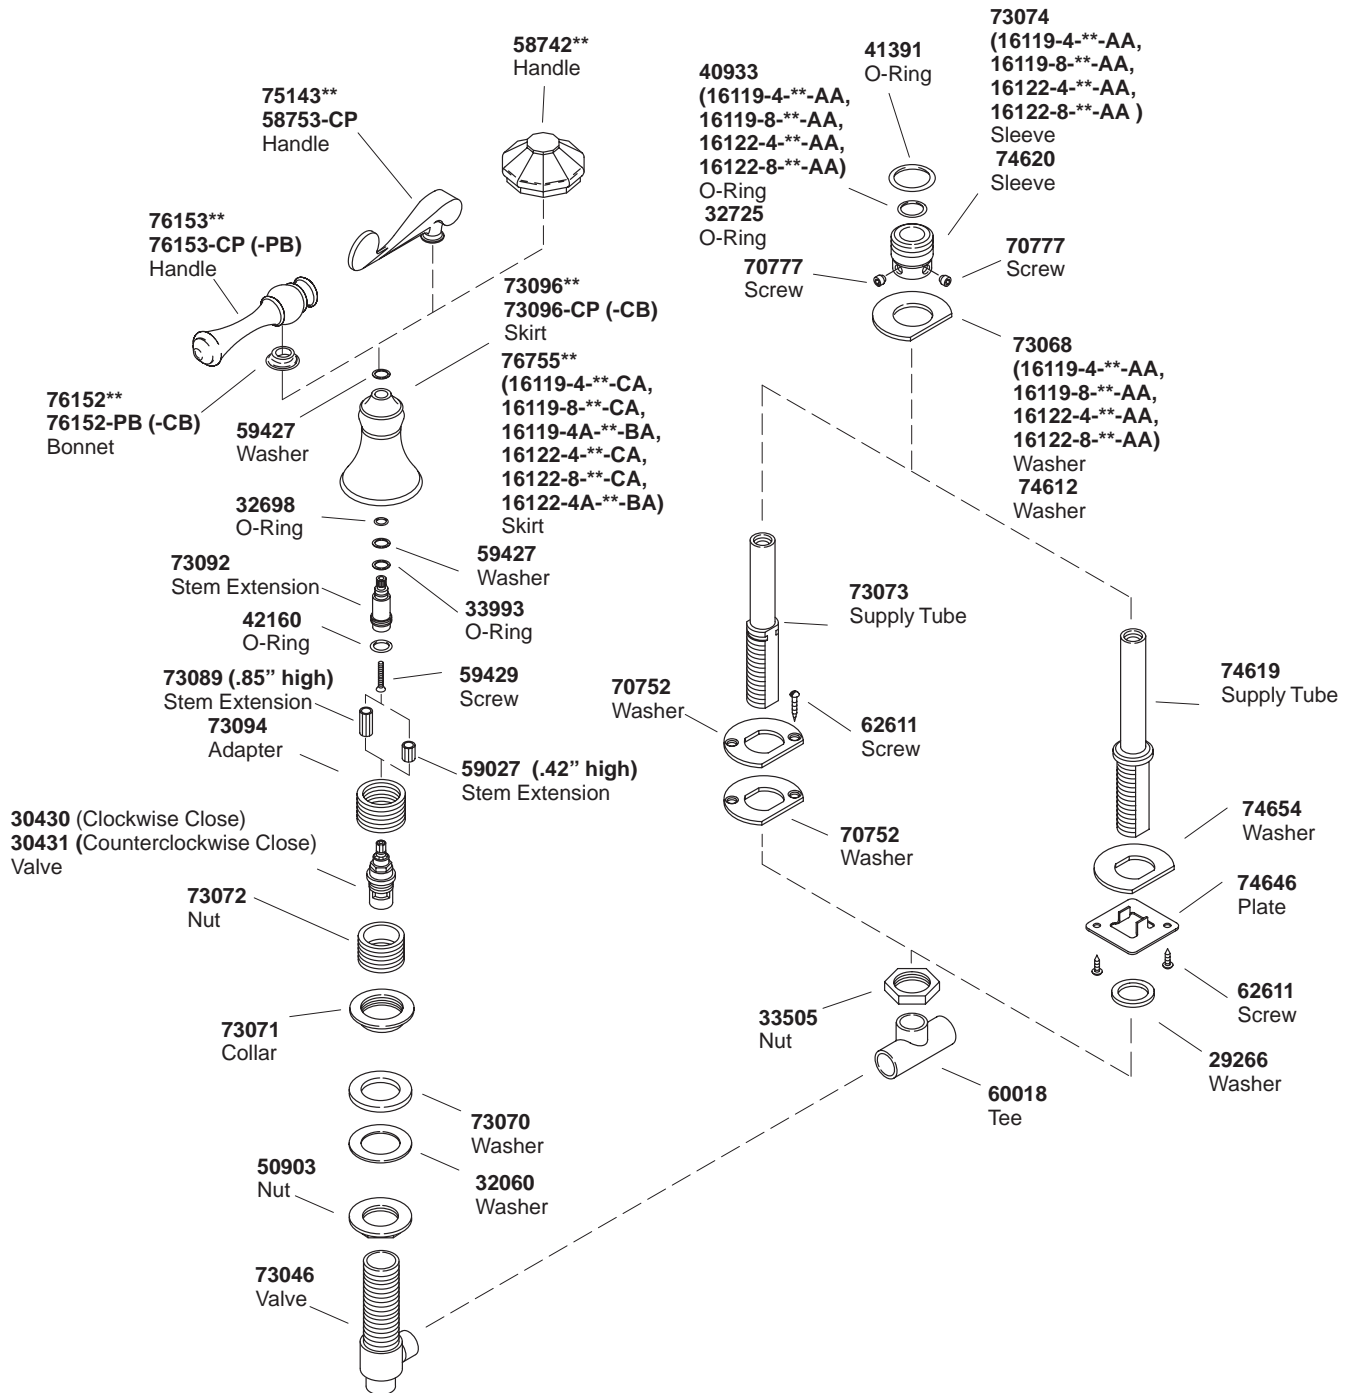

K#	9-5/8" Spout	6-5/8" Spout	Scroll Lever Handles	Dome Handles	Traditional Lever Handles	Valves
K-300-K-NA-AA						X
K-16119-4-**-AA/BA/CA	X		X			X
K-T16119-4-**-AA	X		X			
K-16119-4A-**-AA/BA	X				X	X
K-T16119-4A-**-AA	X				X	
K-16119-8-**-AA/BA/CA	X			X		X
K-T16119-8-**-AA	X			X		
K-16122-4-**-AA/BA/CA		X	X			X
K-T16122-4-**-AA		X	X			
K-16122-4A-**-AA/BA		X			X	X
K-T16122-4A-**-AA		X			X	
K-16122-8-**-AA/BA/CA		X		X		X
K-T16122-8-**-AA		X		X		
K-T16124-4-**-AA			X			
K-T16124-4A-**-AA					X	
K-T16124-8-**-AA				X		

\*\* Variation and/or finish/color code may be required when ordering.

\*\* Variation and/or finish/color code may be required when ordering.