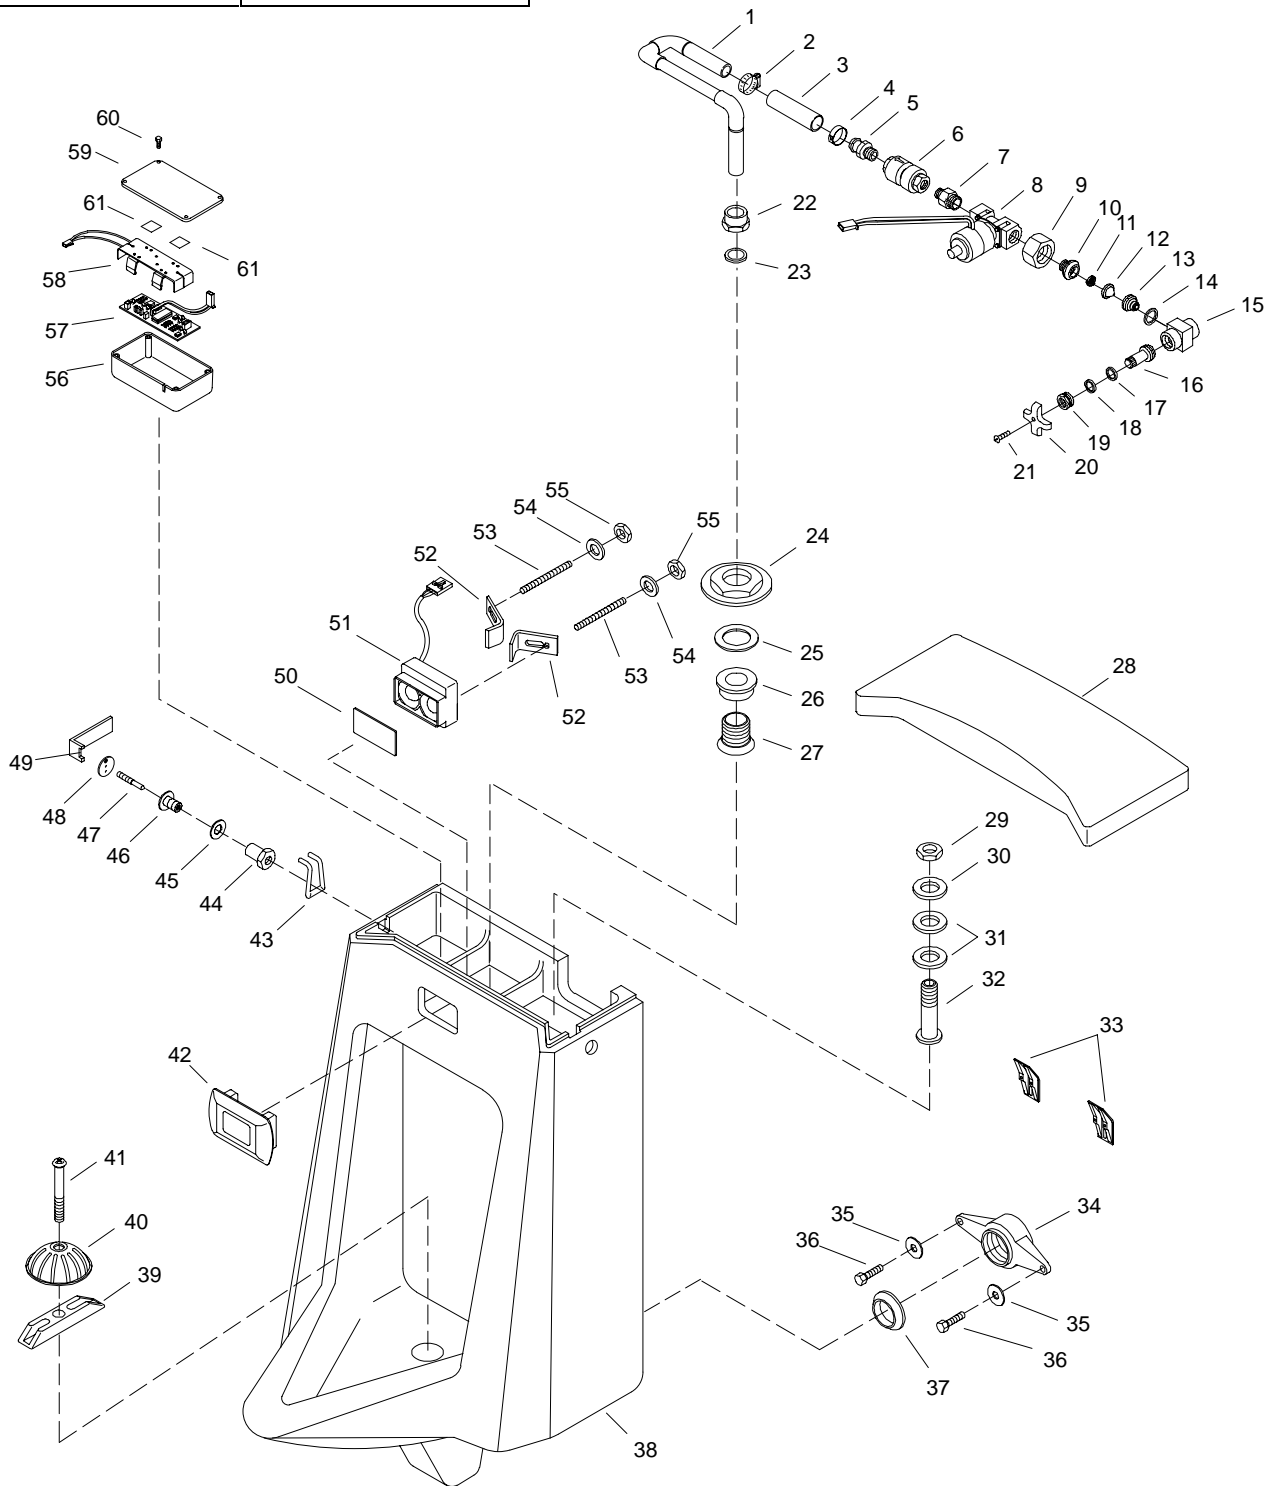

KOHLER® SERVICE PARTS

BARDON™ TOUCHLESS™ LITE™ URINAL

K-#	Description
K-4915-**-AA	Urinal

****Finish/color code must be specified when ordering.**

SERVICE PARTS

ITEM NO.	PART NO.	DESCRIPTION
1	74908	Feed Tube Assembly
2	74912	Clamp, Hose
3	74913	Tube
4	54947	Clamp
5	74905	Adapter
6	59787	Back Flow Preventer
7	73973	Adapter
8	73227	Magnetic Latch Valve
9	56170	Nut
10	73403	Coupling
11	73212	Flow Restrictor
12	56953	Screen
13	73974	Adapter, Ground Joint
14	38820	O-Ring
15	59515	Stop Body, Angle
16	35252-RP	Stem
17	35247	Washer
18	34117	O-Ring
19	35249-CP	Bonnet
20	33395-BC	Handle
21	33357-CP	Screw
22	53014-CP	Nut
23	43661	Gasket
24	30176	Diverter
25	33834	Washer
26	53017	Washer
27	53023	Spud
28	82372**	Cover
29	32935	Nut
30	49932	Washer
31	51588	Washer
32	73975	Drain Tube
33	64512	Hanger
34	53405-C	Collar
35	51543-BC	Washer
36	53407-BC	Screw
37	53410	Washer
38		Not Available As A Service Part
39	53370-RP	Cross Bar
40	53149-S	Beehive
41	53368	Screw
42	73203-G	Bezel
43	51676	Hook
44	51570	Nut
45	51572	Washer
46	51571-RP	Sleeve
47	51538	Screw
48	51539	Cap
49	51537	Wrench
50	55438	Cover Plate
51	74082	Sensor Assembly
52	74250	Clamp
53	75412	Stud
54	21251	Washer
55	42040	Nut
56	74022	Battery Box, Modified
57	74887	Circuit Board Assembly
58	82976	Battery Holder Assembly
59	74251	Lid
60	74172	Screw
61	52783	Acrylic Tape