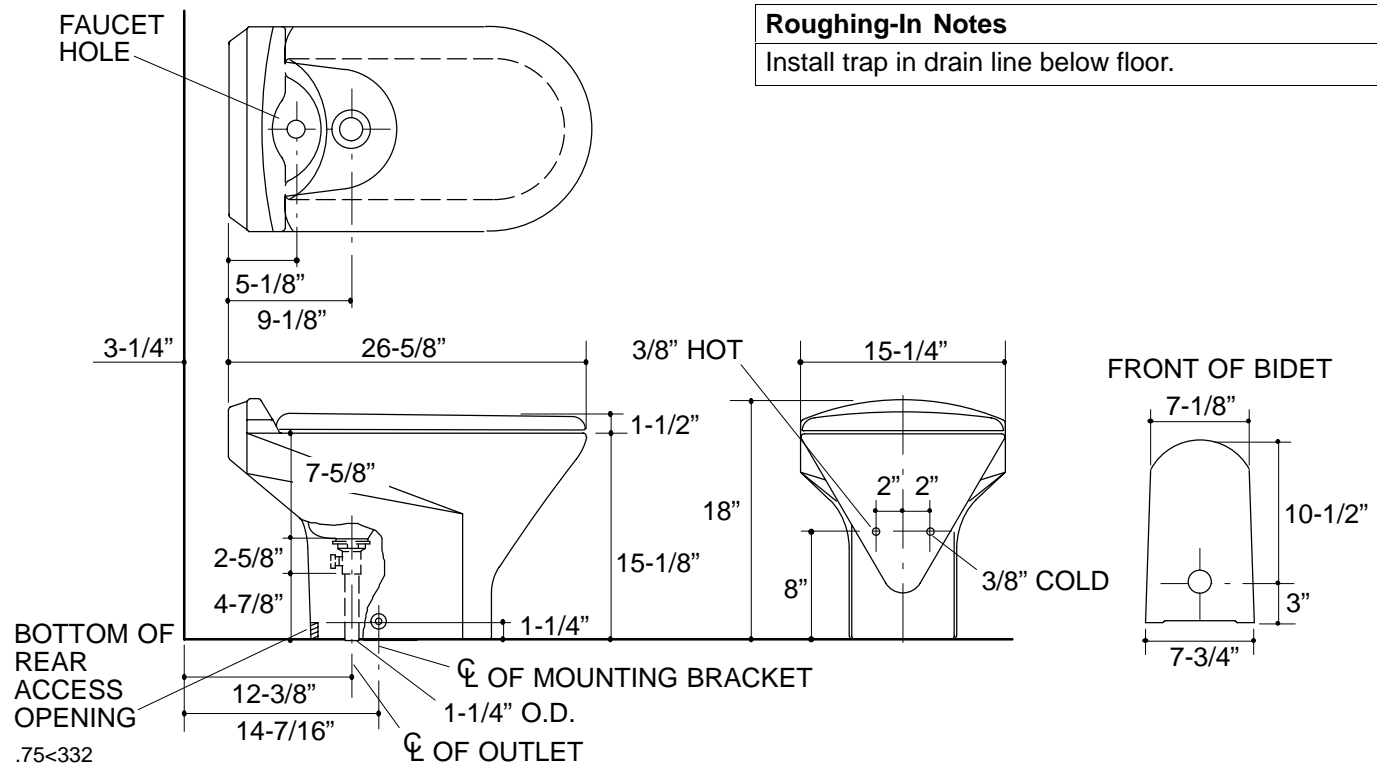

FEATURES

- Vitreous china
- Drilled for fixture-mounted single-hole bidet faucet
- Includes solid plastic cover

CODES/STANDARDS APPLICABLE

Specified model meets or exceeds the following:

- ASME/ANSI A112.19.2M
- IAPMO/UPC
- State of Massachusetts

PRODUCT SPECIFICATION:

The bidet shall be made of vitreous china. Bidet shall be drilled for fixture-mounted single-control bidet faucet. Bidet shall include solid plastic cover. Bidet shall be Kohler Model K-4851-_____.

TROCADERO™

PRODUCT INFORMATION

Fixture:	
Configuration	Faucet deck
Outlet	1-3/4" D.
Faucet hole	1-3/8" D.
Included Components:	
Cover	K-4853
Bolt accessory pack	83054

PRODUCT DIAGRAM