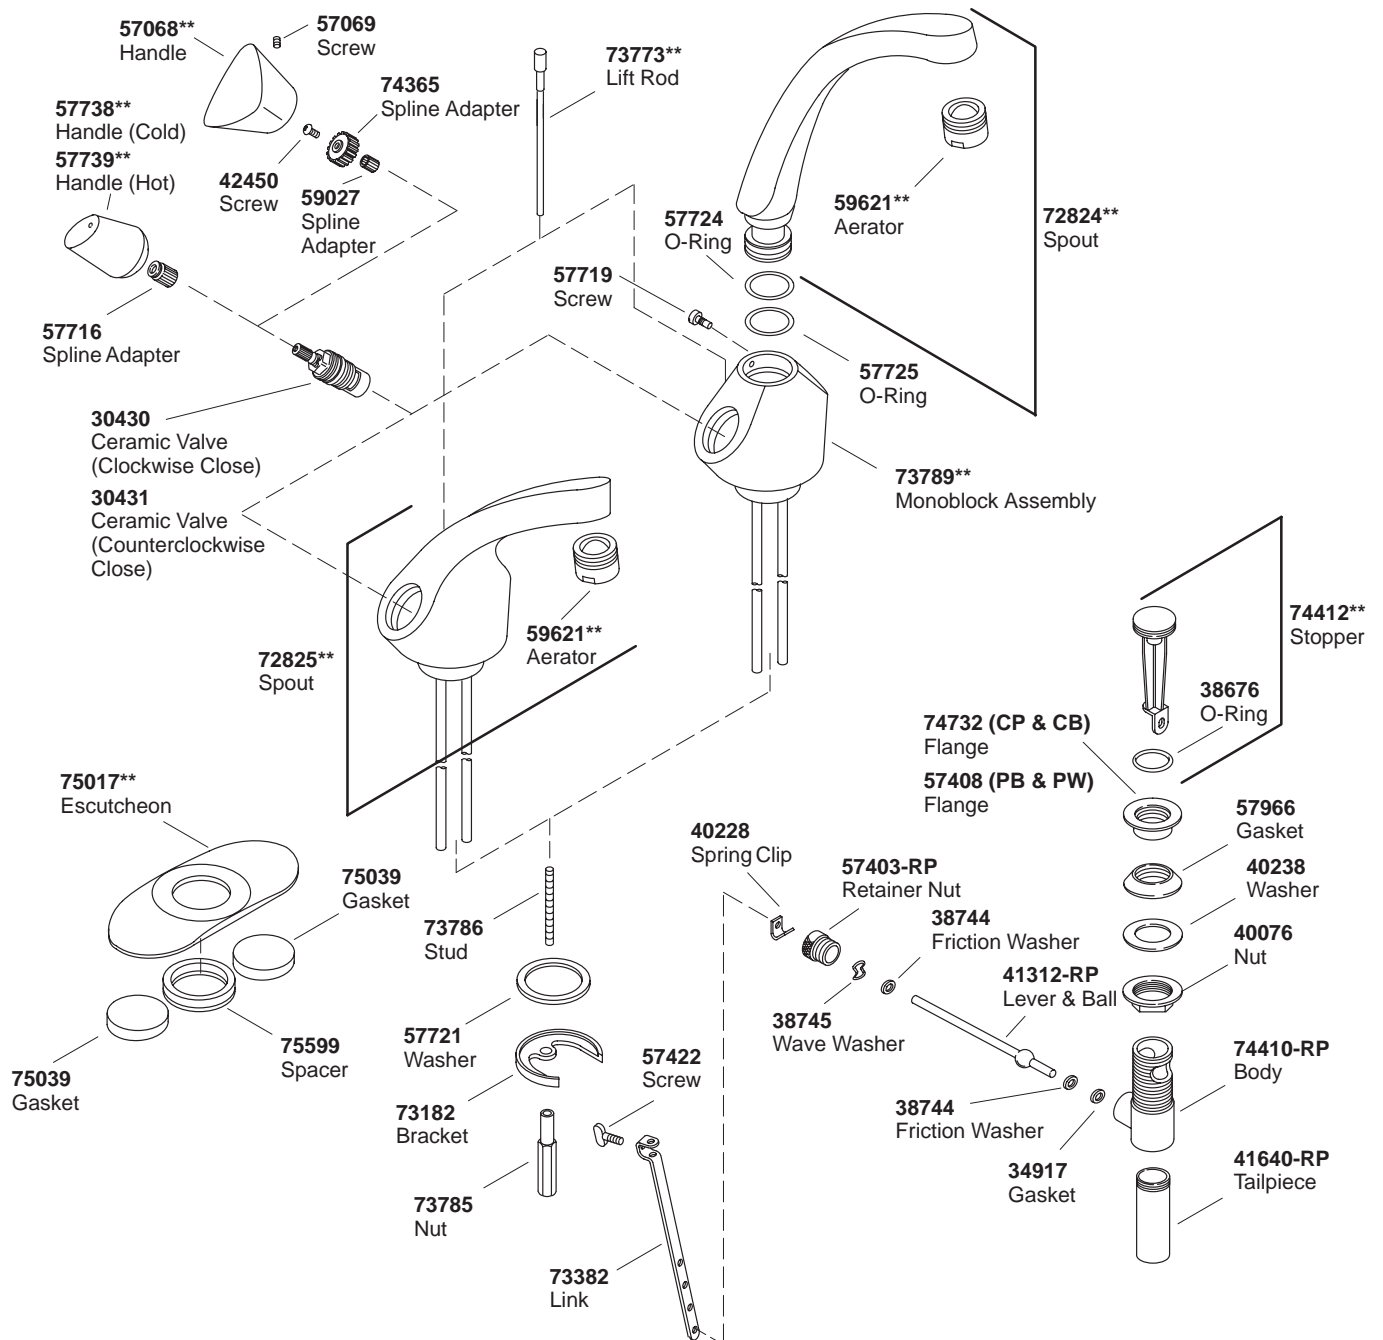

KOHLER® SERVICE PARTS

PROVENCE™ SINGLE HOLE LAVATORY FAUCET

K#	Sirocco Handle	Euro Handle	Swivel Spout	Escutcheon Plate Only
K-14513-1-**-AA		X		
K-14513-9-**-AA	X			
K-14514-1-**-AA		X	X	
K-14514-9-**-AA	X		X	
K-14530-**-AA				X

**Finish/color code must be specified when ordering.