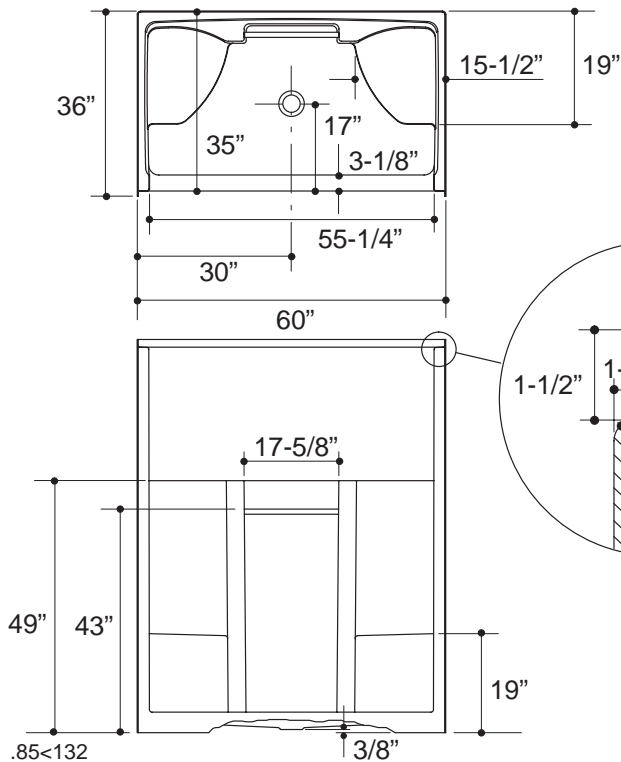

### Product Information

Fixture:	
Weight	137 lbs.
Configuration	1-piece
Drain Outlet	3-3/8" D.

### Installation Notes

Refer to installation instructions included with fixture before beginning installation.

Fixture not drilled for supply fittings.

Shimming may be required to level fixture.

### Roughing-In Notes

Fixture conforms to ANSI Standard Z124.2. All dimensions are nominal.

Stud opening tolerance (+ 1/4" - 0"). When fire rated wall is specified, dimensions are to the inside of the wall board. Some shimming between stud frame and fixture may be required.