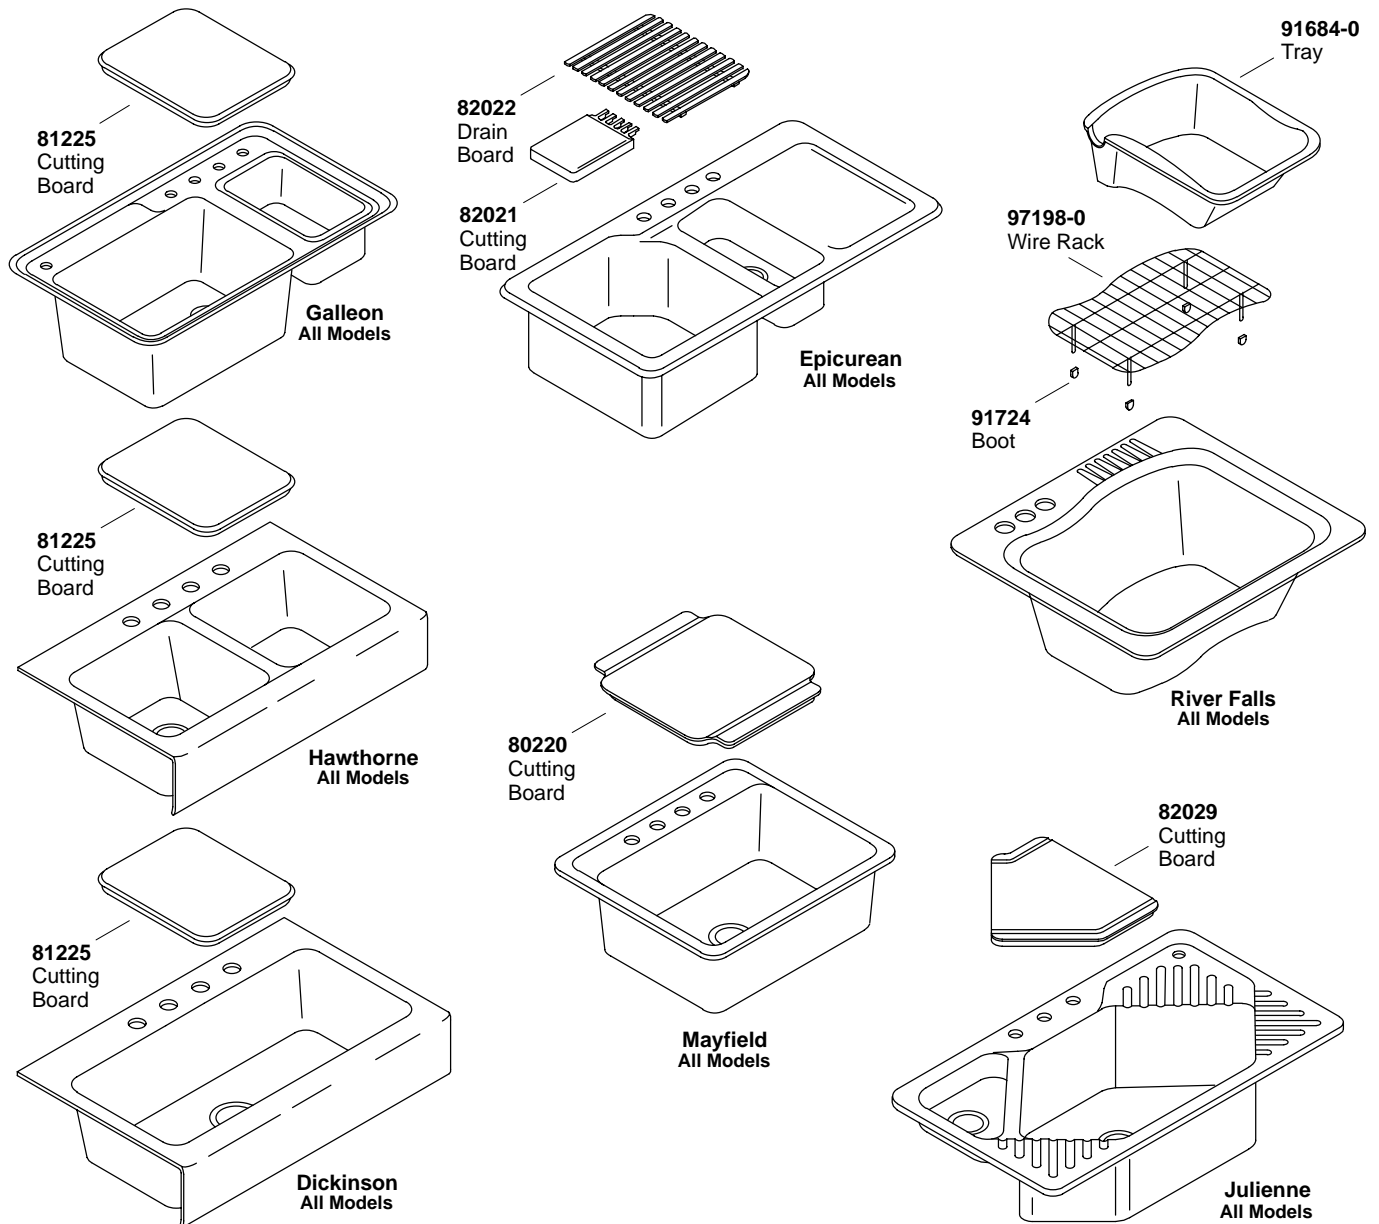

KOHLER[®] SERVICE PARTS

SINK ACCESSORIES

K#	Cutting Board Only	Cutting Board w/Drain Board	Sink w/Tray & Wire Rack
K-5887-NA-AA	X		
K-5907-NA-AA		X	
K-5957-NA-AA	X		
K-5984-NA-AA	X		
K-6703-**-AA			X
K-6703-3**-AA			X
K-6704-**-AA			X
K-6704-3**-AA			X

**Finish/color code must be specified when ordering.