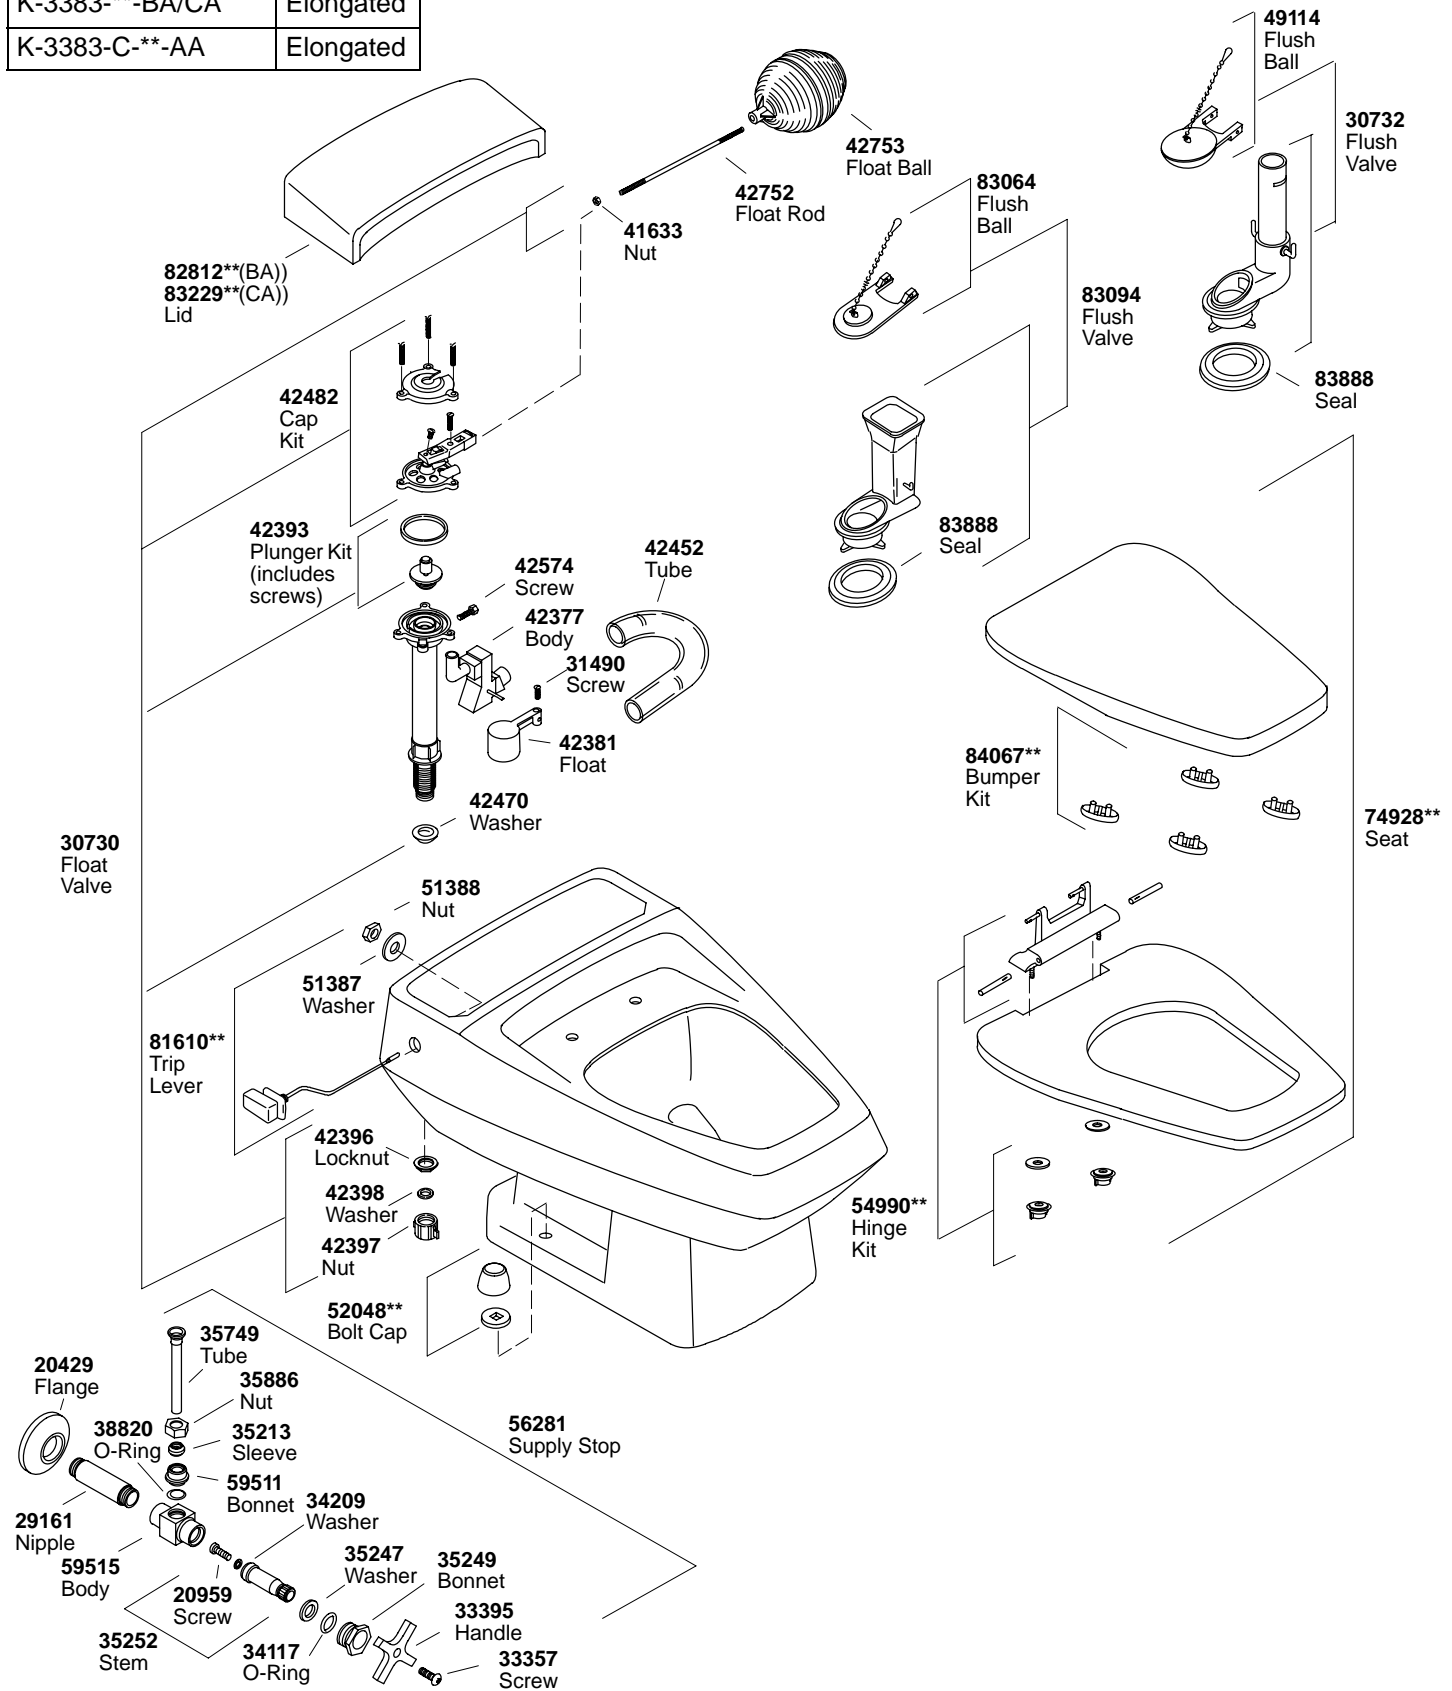

K#	Bowl
K-3383-**-BA/CA	Elongated
K-3383-C-**-AA	Elongated

\*\*Finish/color code must be specified when ordering.