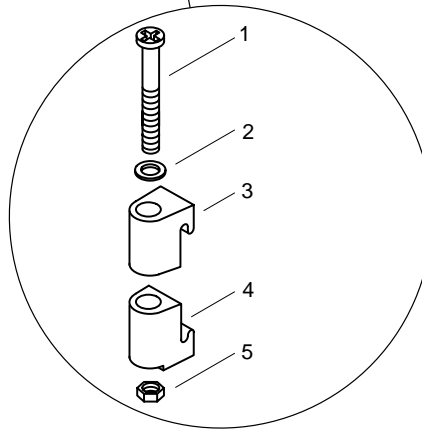

K-1668

K-1661/62

K-1693

K-1608

K-1669

SERVICE PARTS

ITEM NO.	PART NO.	DESCRIPTION
1	91765	Bolt, Pan HD
2	64212	Washer, Flat
3	91763	Clamp, Plain
4	91764	Clamp, Recess
5	23094	Nut

SERVICE KITS

PART NO.	ITEM NO.	QTY.	DESCRIPTION
92299			Clamp Assembly
	1	1 ea.	Bolt, Pan HD
	2	1 ea.	Washer, Flat
	3	1 ea.	Clamp, Plain
	4	1 ea.	Clamp, Recess
	5	1 ea.	Nut

Variation and/or finish/color code may be required when ordering.