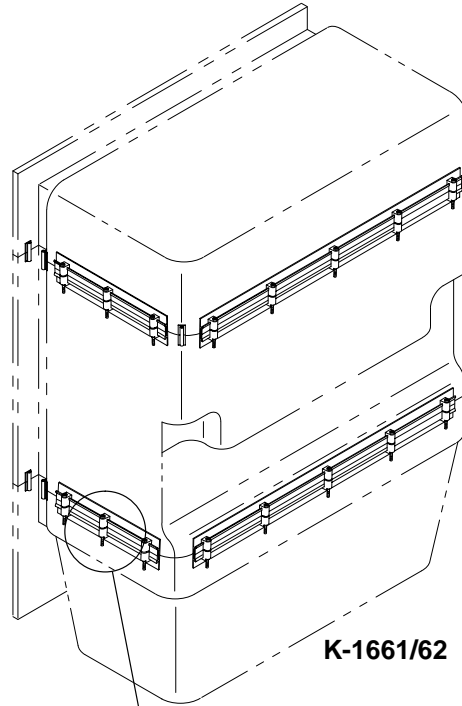

K-1668

K-1661/62

K-1693

K-1608

K-1669

SERVICE PARTS

ITEM NO.	PART NO.	DESCRIPTION
1	91765	Bolt, Pan HD
2	64212	Washer, Flat
3	91763	Clamp, Plain
4	91764	Clamp, Recess
5	23094	Nut

SERVICE KITS

PART NO.	ITEM NO.	QTY.	DESCRIPTION
92299			Clamp Assembly
	1	1 ea.	Bolt, Pan HD
	2	1 ea.	Washer, Flat
	3	1 ea.	Clamp, Plain
	4	1 ea.	Clamp, Recess
	5	1 ea.	Nut

Variation and/or finish/color code may be required when ordering.