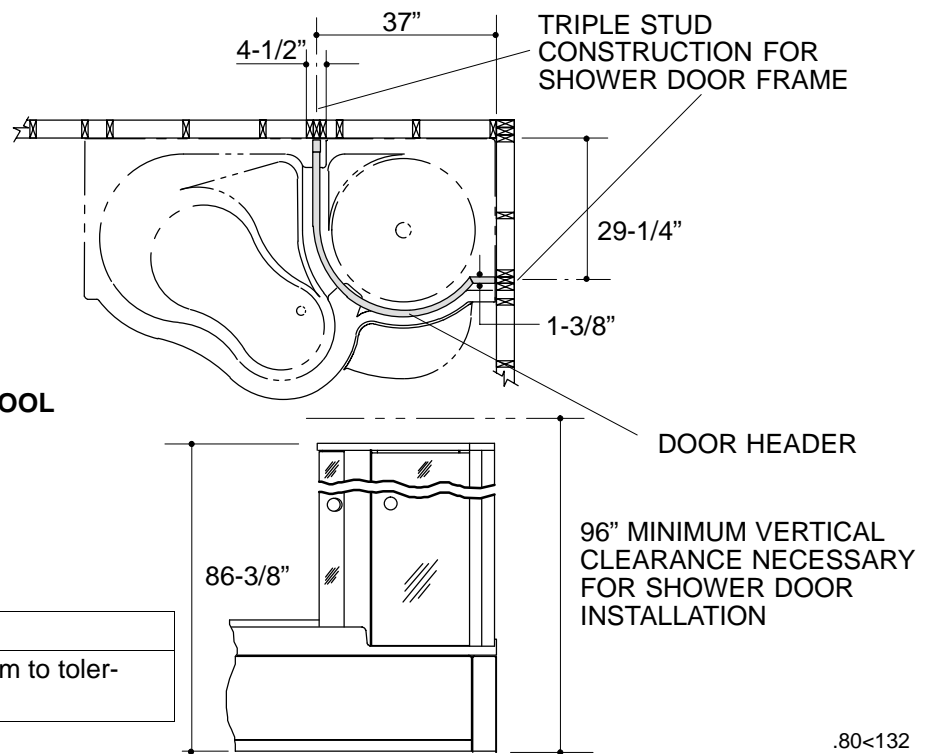

Installation Notes

Refer to installation instructions included with fixture before beginning installation.

SEE K-1594-** AVENTURA WHIRLPOOL FOR ADDITIONAL DETAILS

Roughing-In Notes

Fixture dimensions are nominal and conform to tolerances in ANSI Standard Z124.1.