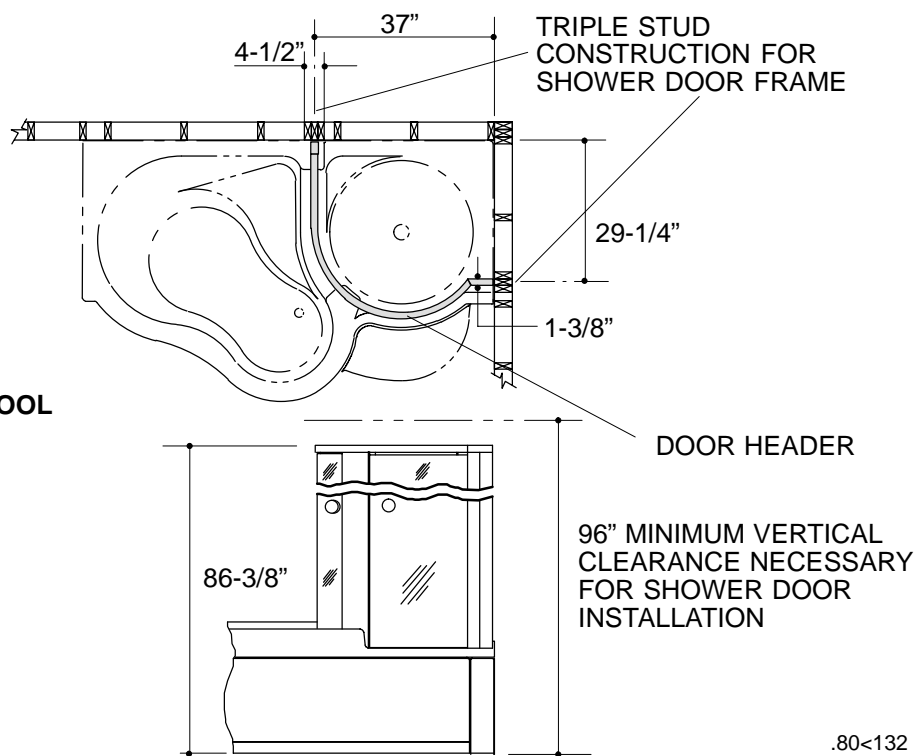

FEATURES

- *Frameless clear glass*
- *Aluminum extrusions in black finish*
- *Must be used with K-1594*

K-1595

CODES/STANDARDS APPLICABLE

Specified model meets or exceeds the following:

- *ANSI Z97.1*

COLORS/FINISHES

- 7 Black Black™

SPECIFIED MODEL:

Model	Description	Colors/Finishes
K-1595	Pivot shower door	☐7 Black Black™

PRODUCT SPECIFICATION:

The pivot shower door shall have frameless clear glass and aluminum extrusions in black finish. Shower door shall be less K-1594 Aventura Shower and Soak™ whirlpool (required). Shower door shall be Kohler Model K-1595-7.

SEE K-1594-** AVENTURA WHIRLPOOL FOR ADDITIONAL DETAILS

PRODUCT DIAGRAM