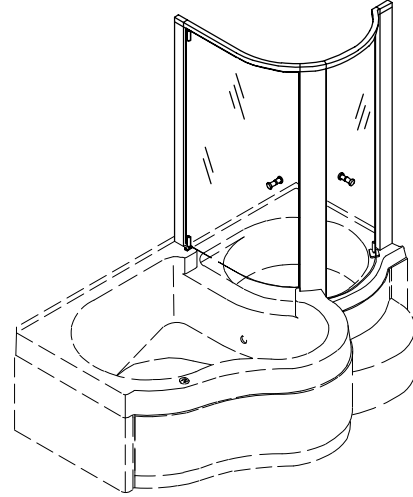

FEATURES

- *Frameless clear glass*
- *Aluminum extrusions in black finish*
- *Must be used with K-1594*

K-1595

CODES/STANDARDS APPLICABLE

Specified model meets or exceeds the following:

- *ANSI Z97.1*

COLORS/FINISHES

- 7 Black Black™

SPECIFIED MODEL:

Model	Description	Colors/Finishes
K-1595	Pivot shower door	☐7 Black Black™

PRODUCT SPECIFICATION:

The pivot shower door shall have frameless clear glass and aluminum extrusions in black finish. Shower door shall be less K-1594 Aventura Shower and Soak™ whirlpool (required). Shower door shall be Kohler Model K-1595-7.

SEE K-1594-** AVENTURA WHIRLPOOL FOR ADDITIONAL DETAILS

PRODUCT DIAGRAM