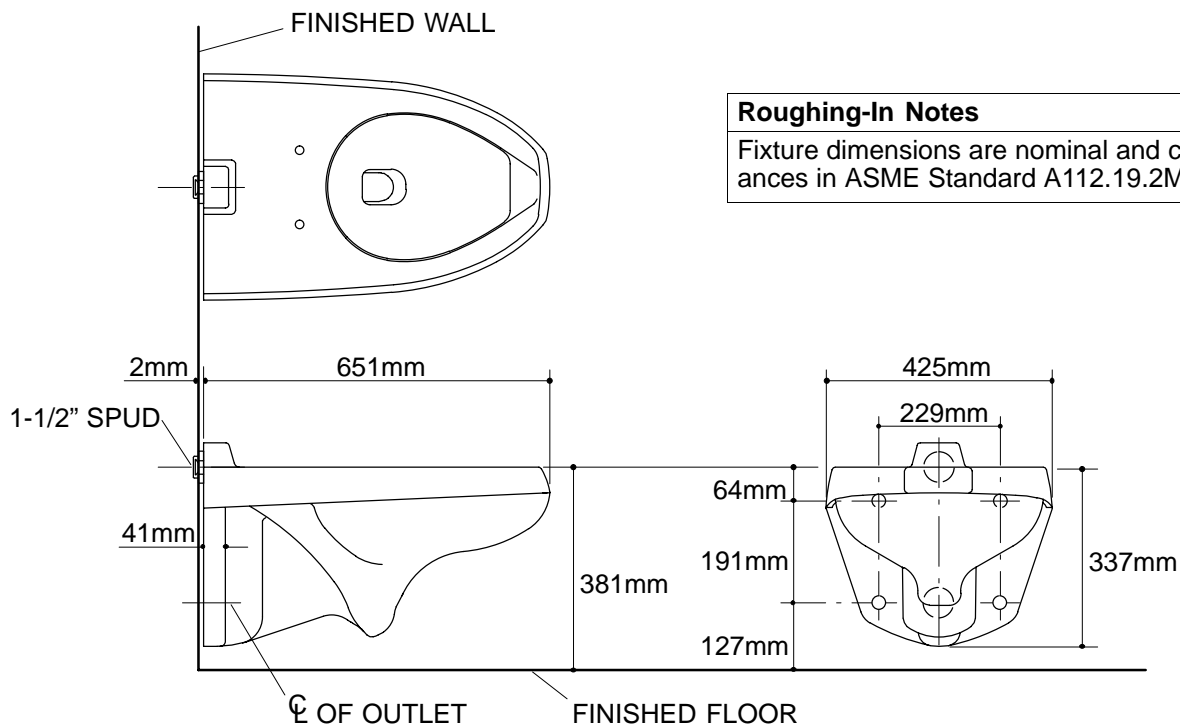

Ordering Information

Applicable product:		
Standard toilet	K-4329	shown
Toilet with bedpan lugs	K-4329-L	not shown
Accessories/hardware:		
Lustra seat	K-4670-C	recommended

Product Information

ADA compliant.	
Fixture:	
Configuration	Rear spud, elongated
Litres per flush	6 litres*
Spud size	1-1/2"
Passageway	57mm
Water depth from rim	133mm
Seat post hole centers	140mm
* Designed to flush with 6 litres of water when installed with a 6 lpf valve.	
Included Components:	
Spud	18357
Flush valve requirements: Refer to manufacturer and local codes.	

Roughing-In Notes
Fixture dimensions are nominal and conform to tolerances in ASME Standard A112.19.2M.