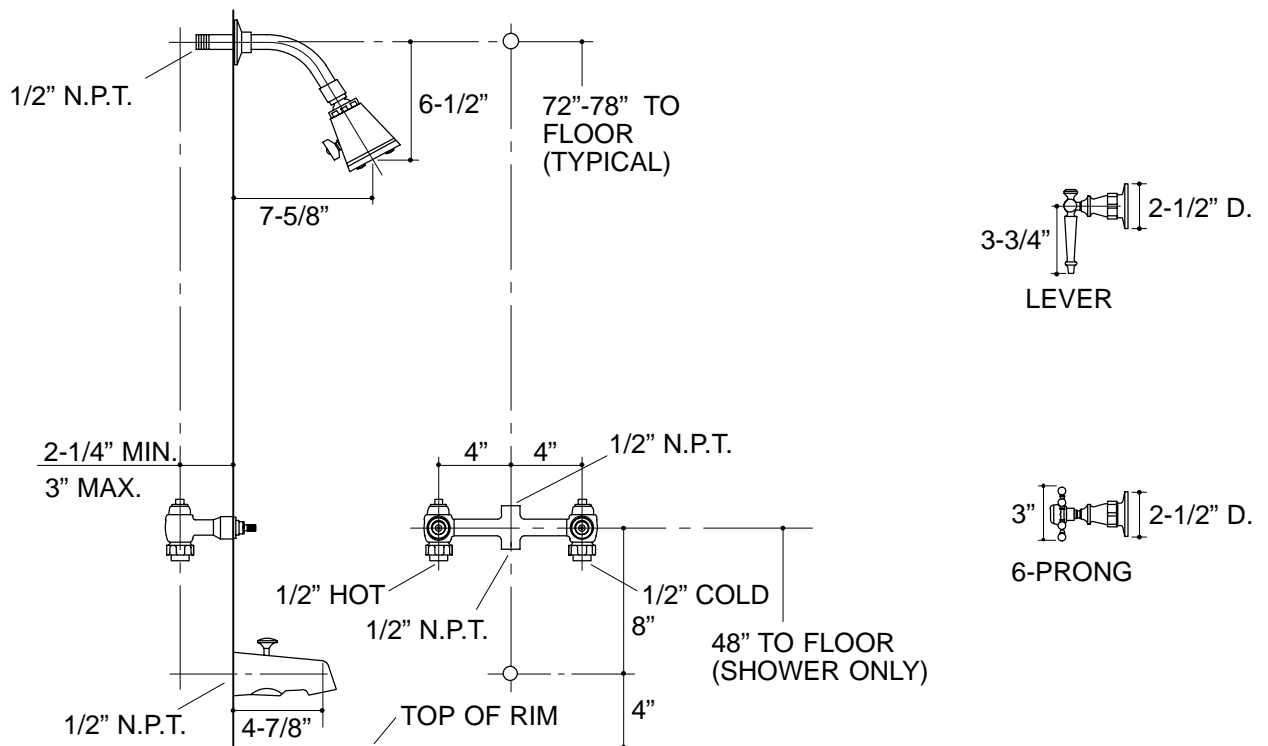

Ordering Information

Applicable faucet:	
Six-prong handles	
bath and shower	K-120-3
shower	K-122-3
valve	K-124-3
Lever handles	
bath and shower	K-120-4
shower	K-122-4
valve	K-124-4
ADA Lever handles are ADA compliant	

332

K-120, K-122, K-124 Antique™ Bath and Shower Faucet
113595-1-AA (9619)

KOHLER®

NOTES: