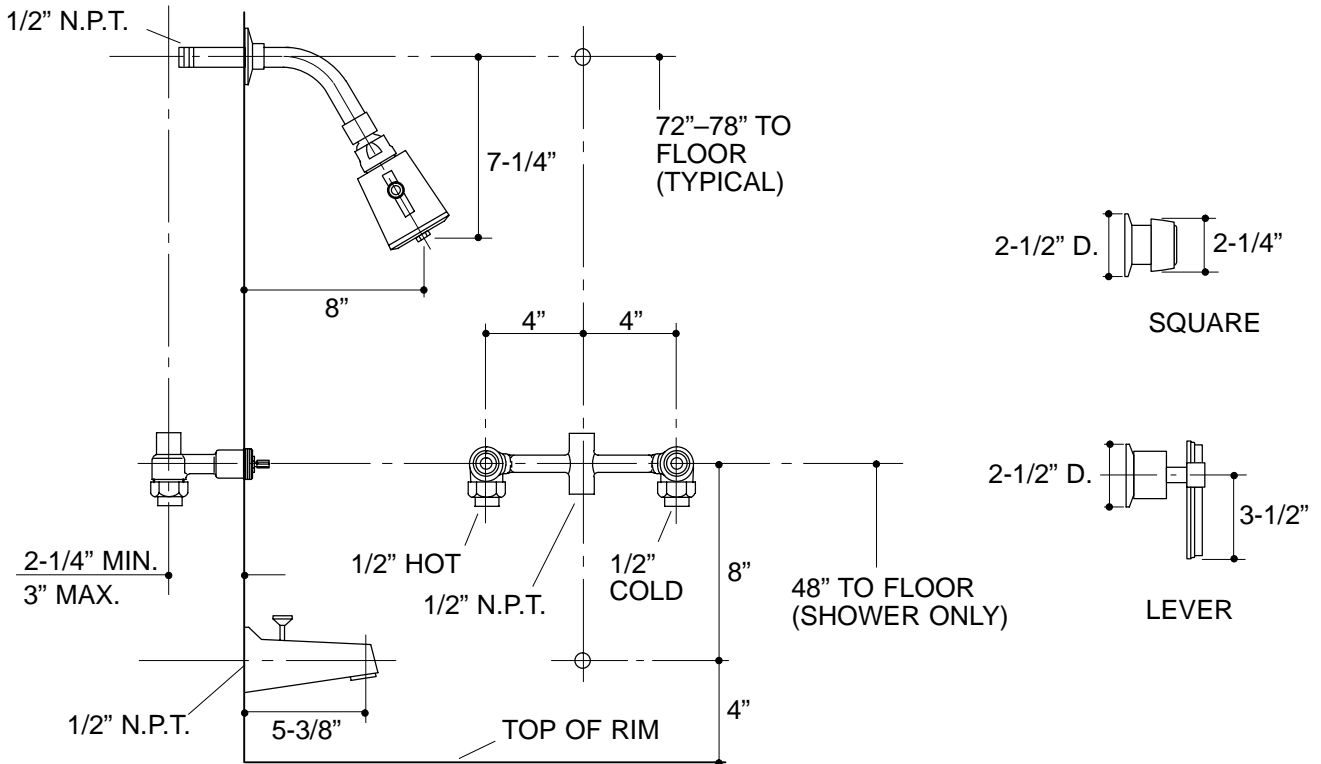

Optional Accessories					
K-9917		Large Handle Stone Inset, Single			☐ Other_____
K-9923		Large Handle Metal Inset, Single	☐ CP	☐ PB	☐ Other_____
K-9926		Large Handle Ceramic Inset, Single			☐ Other_____
K-9932		Large Handle Champeve Inset, Single			☐ Other_____
K-9970		Large Lever Metal Insets, Pair	☐ CP	☐ PB	☐ Other_____
K-9984		Large Lever Stone Insets, Pair			☐ Other_____

18

PRODUCT DIAGRAM