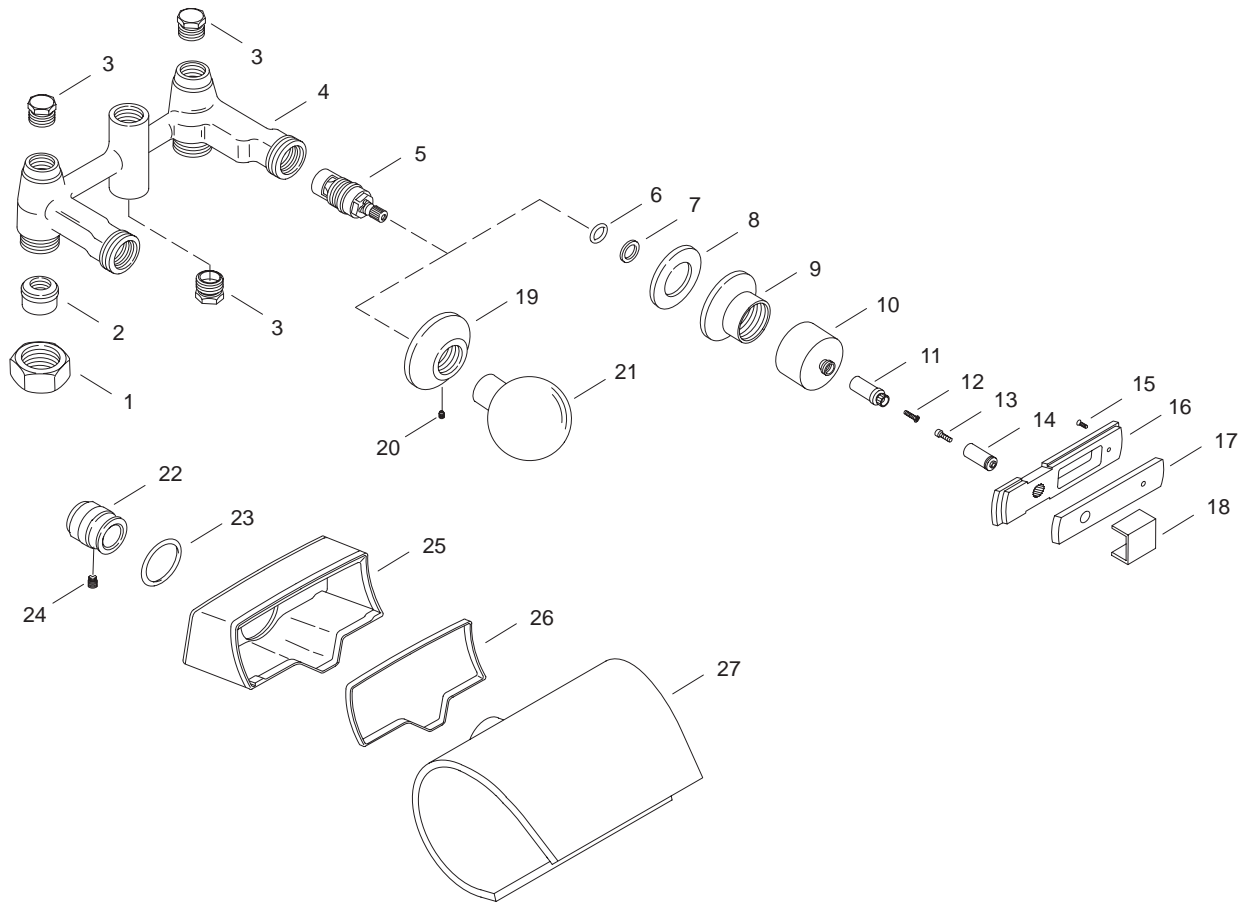

# KOHLER<sup>®</sup> SERVICE PARTS

CIRRUS™ BATH FAUCETS  
K-7907-B1-\*\*-AA, K-7907-LV-\*\*-AA

## SERVICE PARTS

ITEM NO.	PART NO.	DESCRIPTION
1	24003	Nut, 1.25-14 NS-2B
2	24015	Union Joint (1/2" I.P.)
	24899	Union Connection (5/8" O.D. Copper)
3	34191	Plug, 1/2 IPS
4	40413	Yoke Assembly
5	30430	Ceramic Valve (Clockwise Close)
	30431	Ceramic Valve (Counterclockwise Close)
6	33993	O-Ring, 011
7	56585	Washer, .520 OD x .320 ID
8	34037	Gasket, 1-1/2 x 2-3/16
9	22904	Escutcheon
10	55352	Skirt
11	54560	Spline Adaptor
12	61336	Screw, .164-32 UNC x .875
13	54545	Screw, .112-40 UNC-3A
14	53196	Post
15	52779	Screw, .112-40 UNC-3A
16	52553	Lever Lower, Large Handle
17	52545	Insert, Lever Handle, Large
18	52555	Strap, Lever Handle
19	55576	Escutcheon
20	60400	Screw, #6-32 x 1/4
21	55574	Handle Assembly
22	21228	Supply Bushing
23	41391	O-Ring
24	21499	Screw, .313-18-UNC-3A
25	55563	Shroud Assembly
26	55570	Gasket
27	55567	Spout Assembly

## SERVICE KITS

PART NO.	ITEM NO.	QTY.	DESCRIPTION
56616			Wall Mount Valve Hardware Assembly
	6	2 ea.	O-Ring, 011
	7	2 ea.	Washer, .520 OD x .320 ID
52700			Lever Handle, Large
	10	1 ea.	Skirt
	11	1 ea.	Spline Adaptor
	12	1 ea.	Screw, .164-32 UNC x .875
	14	1 ea.	Post
	16	1 ea.	Lever Lower, Large Handle
	17	1 ea.	Insert, Lever Handle, Large
	18	1 ea.	Strap, Lever Handle
55577			Escutcheon Assembly
	19	1 ea.	Escutcheon
	20	1 ea.	Screw, #6-32 x 1/4
57384			Bushing Assembly
	22	1 ea.	Supply Bushing
	23	1 ea.	O-Ring
	24	1 ea.	Screw, .313-18 UNC-3A x .438