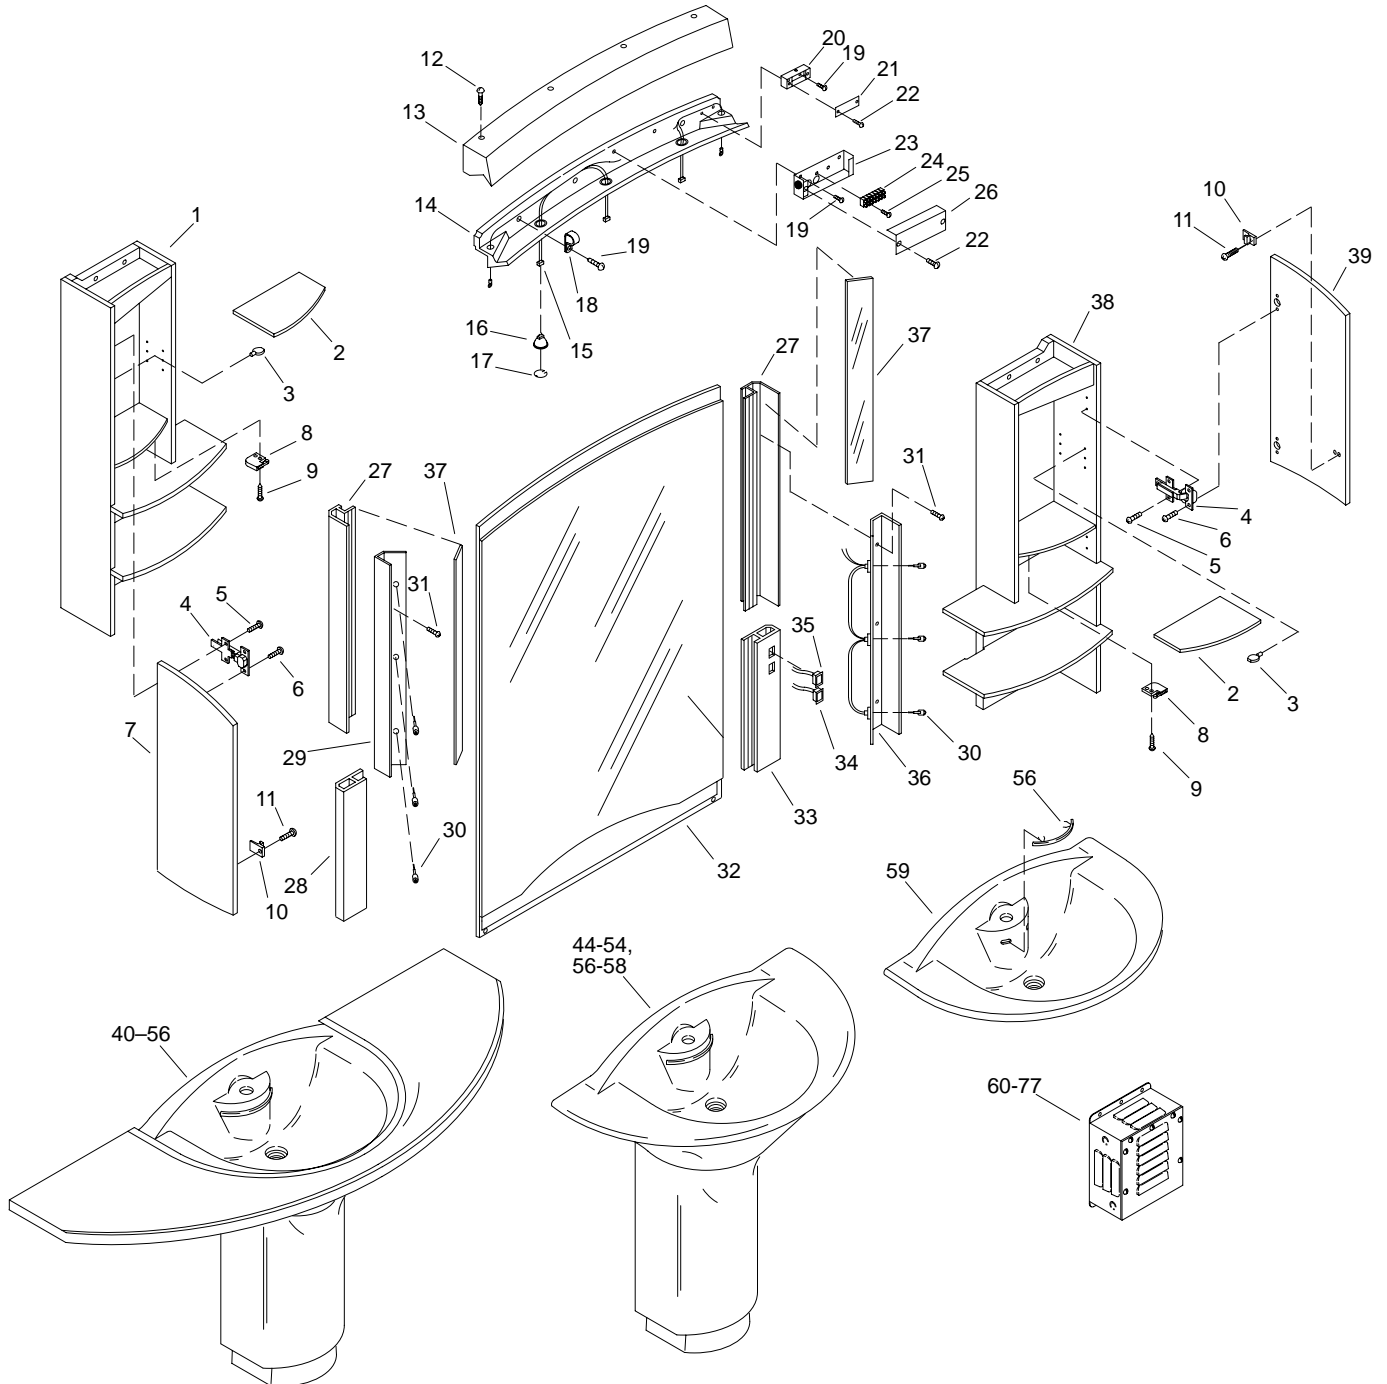

KOHLER[®] SERVICE PARTS

TROCADERO™
LAVATORIES

K-#	Vanity	Self-Rimming	Pedestal	Countertop
K-3012-**-AA	X		X	X
K-3017-**-AA			X	X
K-2246-**-AA		X		
K-2247-**-AA			X	

****Finish/color code must be specified when ordering.**

SERVICE PARTS

ITEM	PART NO.	DESCRIPTION
74	83683	Circuit Board Assembly
75		Available In Service Kit Only
76		Available In Service Kit Only
77	83382	Transformer
78	51549	Bolt
79	32572	Washer
80	51547	Nut