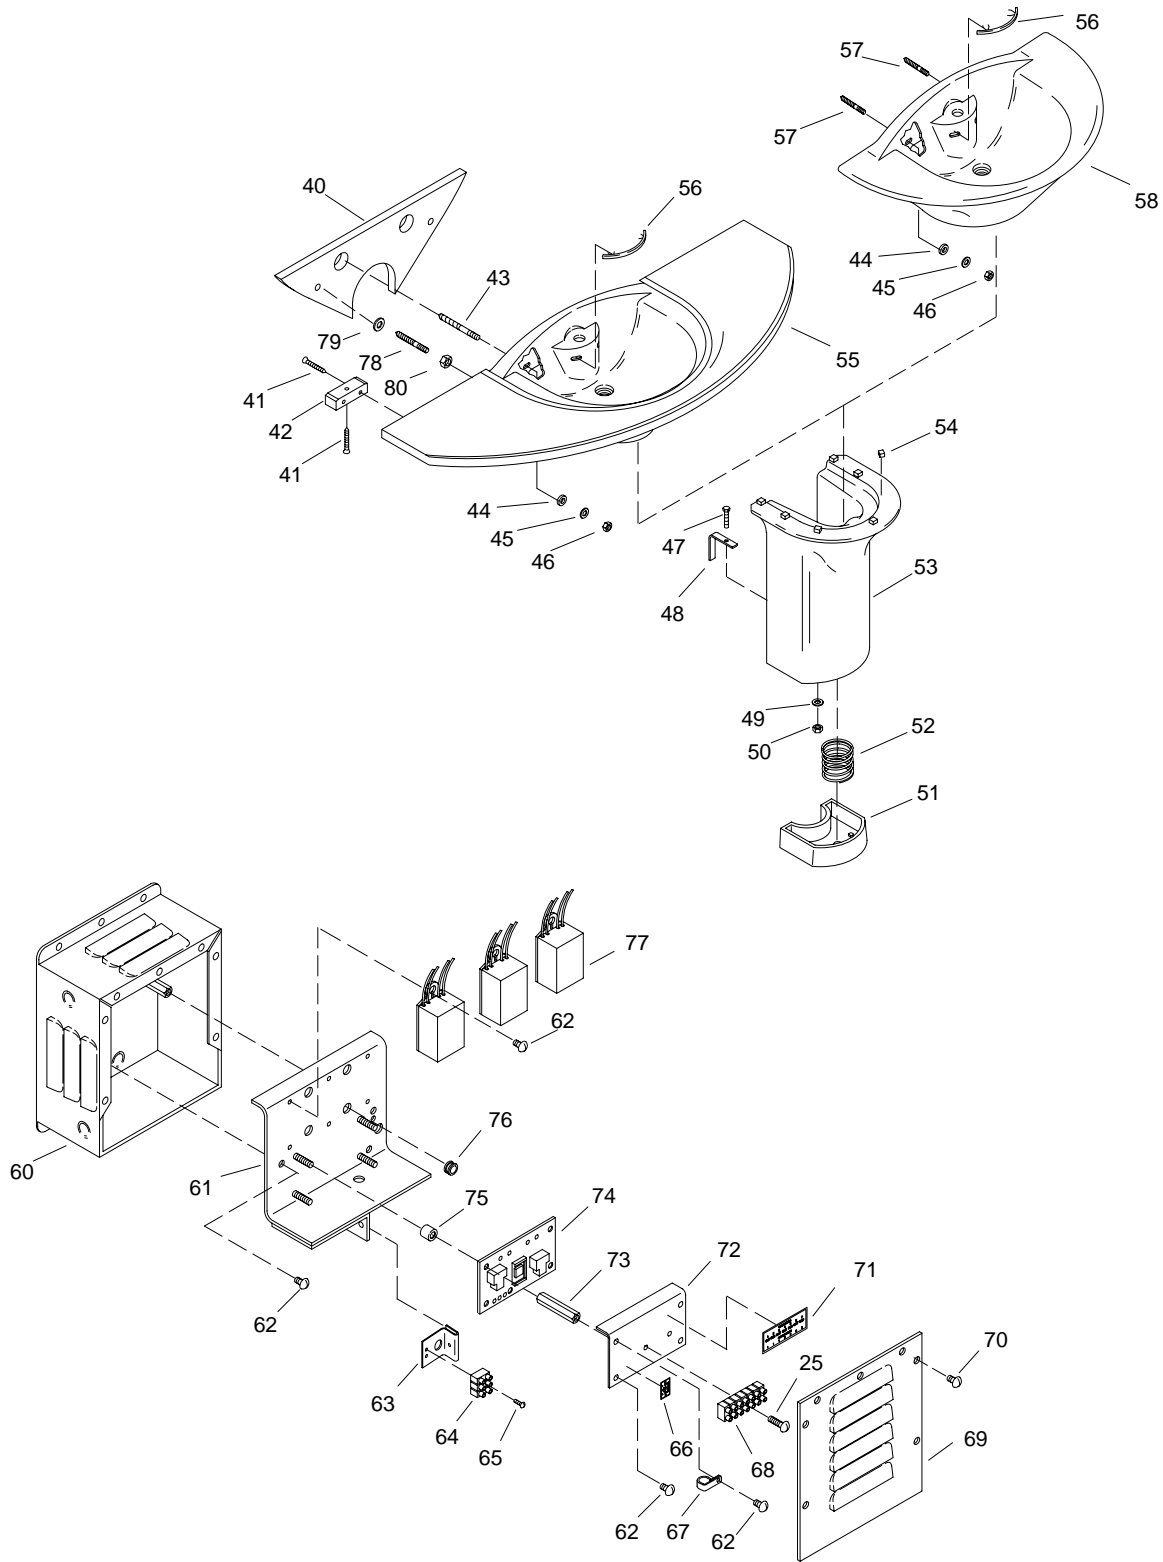

KOHLER[®] SERVICE PARTS

TROCADERO™
LAVATORIES

K-#	Vanity	Self-Rimming	Pedestal	Countertop
K-3012-**-AA	X		X	X
K-3017-**-AA			X	X
K-2246-**-AA		X		
K-2247-**-AA			X	

****Finish/color code must be specified when ordering.**

SERVICE PARTS

ITEM	PART NO.	DESCRIPTION
74	83683	Circuit Board Assembly
75		Available In Service Kit Only
76		Available In Service Kit Only
77	83382	Transformer
78	51549	Bolt
79	32572	Washer
80	51547	Nut