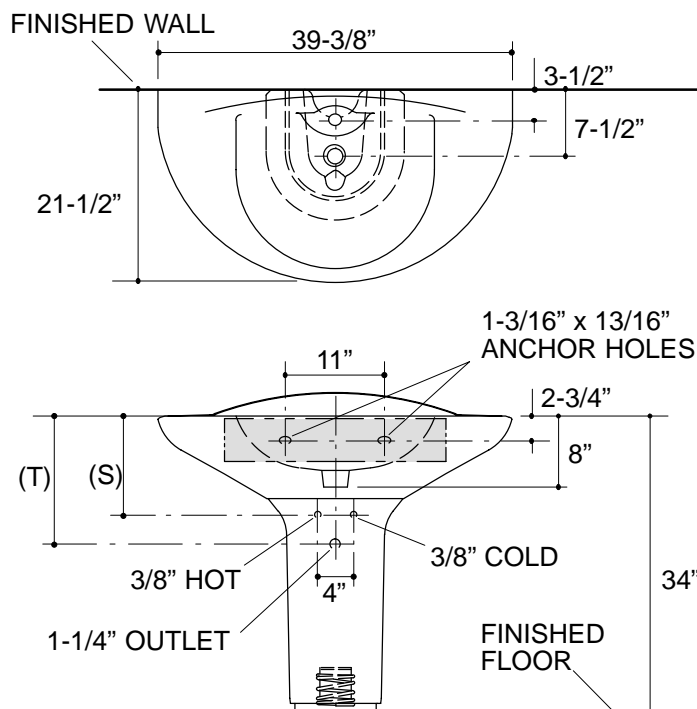

Ordering Information

Applicable product:		
Single-hole lavatory	K-2247-1	shown
Accessories/hardware:		
Trocadero faucet	K-15000	recommended

Product Information

Fixture*:		basin area	water depth
Lavatory		22" x 15"	6-1/8"
Outlet	1-3/4" D.		
* Approximate measurements for comparison only.			

Holes	K-2247-1		
Faucet	1-3/8" D.		

Included Components:	
Basin	K-2248-1
Pedestal	K-2249
Pedestal accessory pack	83049
Rubber pads	63069
Lavatory hardware pack	81603

Roughing-In Notes
Fixture dimensions are nominal and conform to tolerances in ASME/ANSI Standard A112.19.9M.
(T) Pop-up drain 14-1/4".
(S) 11" (Based on 12" riser which may require cutting).
*Supply stops must not protrude from wall more than 4".
Provide support for 150 lbs.

.75<116