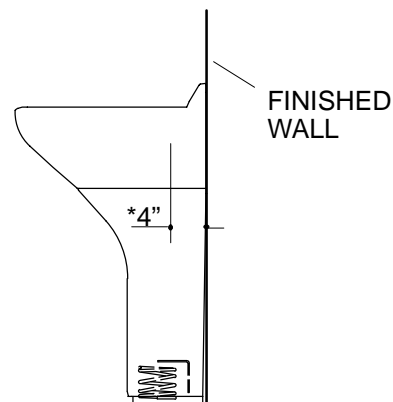

Ordering Information

Applicable product:		
Single-hole lavatory	K-2247-1	shown
Accessories/hardware:		
Trocadero faucet	K-15000	recommended

Product Information

Fixture*:		basin area	water depth
Lavatory		22" x 15"	6-1/8"
Outlet	1-3/4" D.		
* Approximate measurements for comparison only.			

Holes	K-2247-1		
Faucet	1-3/8" D.		

Included Components:	
Basin	K-2248-1
Pedestal	K-2249
Pedestal accessory pack	83049
Rubber pads	63069
Lavatory hardware pack	81603

Roughing-In Notes
Fixture dimensions are nominal and conform to tolerances in ASME/ANSI Standard A112.19.9M.
(T) Pop-up drain 14-1/4".
(S) 11" (Based on 12" riser which may require cutting).
*Supply stops must not protrude from wall more than 4".
Provide support for 150 lbs.