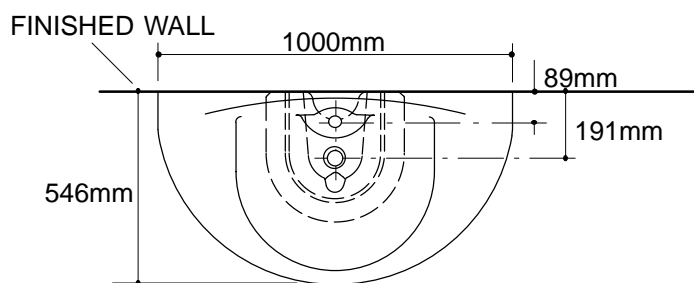

Ordering Information

Applicable product:		
Single-hole lavatory	K-2247-1	shown
Accessories/hardware:		
Trocadero faucet	K-15000	recommended

Product Information

Fixture*:		basin area	water depth
Lavatory		559 x 381mm	156mm
Outlet	Ø44mm		
* Approximate measurements for comparison only.			
Holes	K-2247-1		
Faucet	Ø35mm		

Included Components:	
Basin	K-2248-1
Pedestal	K-2249
Pedestal accessory pack	83049
Rubber pads	63069
Lavatory hardware pack	81603

Roughing-In Notes	
Fixture dimensions are nominal and conform to tolerances in ASME/ANSI Standard A112.19.9M.	
(T) Pop-up drain 362mm.	
(S) 279mm (Based on 305mm riser which may require cutting).	
*Supply stops must not protrude from wall more than 102mm.	
	Provide support for 68 Kg.