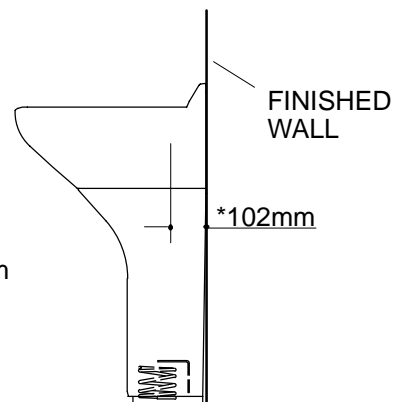

Ordering Information

Applicable product:		
Single-hole lavatory	K-2247-1	shown
Accessories/hardware:		
Trocadero faucet	K-15000	recommended

Product Information

Fixture*:		basin area	water depth
Lavatory		559 x 381mm	156mm
Outlet	Ø44mm		
* Approximate measurements for comparison only.			
Holes	K-2247-1		
Faucet	Ø35mm		

Included Components:	
Basin	K-2248-1
Pedestal	K-2249
Pedestal accessory pack	83049
Rubber pads	63069
Lavatory hardware pack	81603

Roughing-In Notes	
Fixture dimensions are nominal and conform to tolerances in ASME/ANSI Standard A112.19.9M.	
(T) Pop-up drain 362mm.	
(S) 279mm (Based on 305mm riser which may require cutting).	
*Supply stops must not protrude from wall more than 102mm.	
	Provide support for 68 Kg.

.75<116

K-2247 Trocadero™ Lavatory
113640-1M-BA (-)

KOHLER®