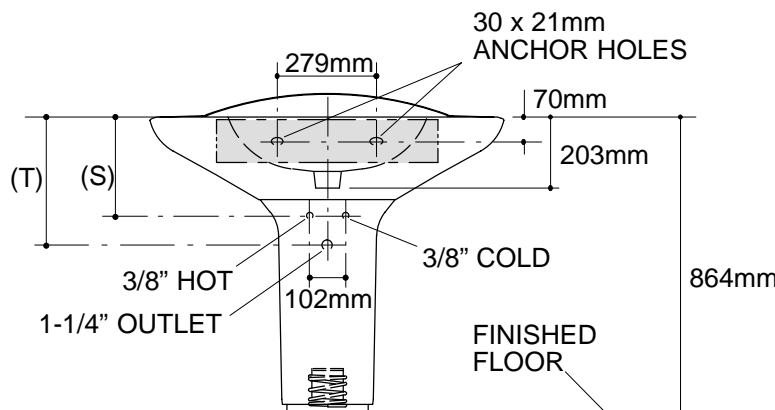

Ordering Information

Applicable product:		
Single-hole lavatory	K-2247-1	shown
Accessories/hardware:		
Trocadero faucet	K-15000	recommended

Product Information

Fixture*:		basin area	water depth
Lavatory		559 x 381mm	156mm
Outlet	Ø44mm		
* Approximate measurements for comparison only.			
Holes	K-2247-1		
Faucet	Ø35mm		

Included Components:	
Basin	K-2248-1
Pedestal	K-2249
Pedestal accessory pack	83049
Rubber pads	63069
Lavatory hardware pack	81603

Roughing-In Notes	
Fixture dimensions are nominal and conform to tolerances in ASME/ANSI Standard A112.19.9M.	
(T) Pop-up drain 362mm.	
(S) 279mm (Based on 305mm riser which may require cutting).	
*Supply stops must not protrude from wall more than 102mm.	
	Provide support for 68 Kg.

.75<116

K-2247 Trocadero™ Lavatory
113640-1M-BA (-)

KOHLER®