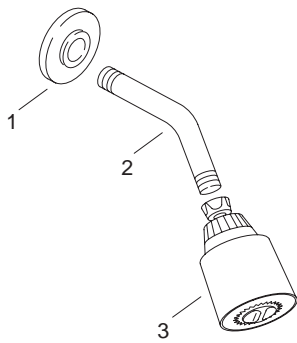

KOHLER[®] SERVICE PARTS

CORALAIS™ PRESSURE-BALANCING BATH AND SHOWER FAUCETS

K #	Bath/Shower Faucet	Shower Faucet	Valve Only	IPS Spout Diverter	Slip-Fit Spout Diverter	Acrylic Handles	Screw Stops
K-15132-**-DC	X			X		X	
K-15132-S**-DC	X				X	X	
K-15134-**-DC	X			X		X	X
K-15134-S**-DC	X				X	X	X
K-15141-**-DB		X				X	
K-15143-**-DB		X				X	X
K-15153-**-BC			X			X	
K-15155-**-BC			X			X	X

** Variation and/or finish/color code may be required when ordering.

SERVICE PARTS

ITEM	PART NO.	DESCRIPTION
1	20429**	Flange, Shower Arm
2	51410**	Shower Arm
3	73670**	Shower Head Assembly
4	71916	Body, Valve, w/o Stop Bodies
5	71917	Body, Valve, w/Stop Bodies
6	20961	Washer, .185 x .505
7	40287	Stem, Stop
8	40291	Washer
9	40288	Packing
10	40289	Pack Nut
11	52480	O-Ring
12		Available in Service Kit Only
13	52479	O-Ring
14	42043	O-Ring
15	71812	Valve Body
16	21980	Screw, .250-20 UNC-2A x .500
17	71853	Guard, Plaster
18	71813	Gasket Escutcheon OD
19	71814	Gasket Escutcheon ID
20	71839**	Escutcheon Kit
21	71838**	Screws Subassembly
22	71015	O-Ring
23	33993	O-Ring
24	30413	Valve Unit Single Control
25	71816	Sleeve
26	71509	Bonnet
27	71524	Cover, Snap
28	71520	Handle
29	71508	Screw Subassembly
30	71909	Mixer Plug Button Marked
31	73666**	Spout, IPS Diverter Bath
	73668**	Spout, Slip Diverter Bath

SERVICE KITS

PART NO.	ITEM	QTY.	DESCRIPTION
30495			Stem Assembly Stop Kit
	6	2 ea.	Washer, .185 x .505
	7	2 ea.	Stem, Stop
	8	2 ea.	Washer
	9	2 ea.	Packing
	10	2 ea.	Pack Nut
500520			Pressure Balancing Body
	11	2 ea.	O-Ring
	12	1 ea.	Body Subassembly
	13	2 ea.	O-Ring
71840			Coralais Repair Kit
	28	1 ea.	Handle
	29	1 ea.	Screw Subassembly
	30	1 ea.	Mixer Plug Button Marked