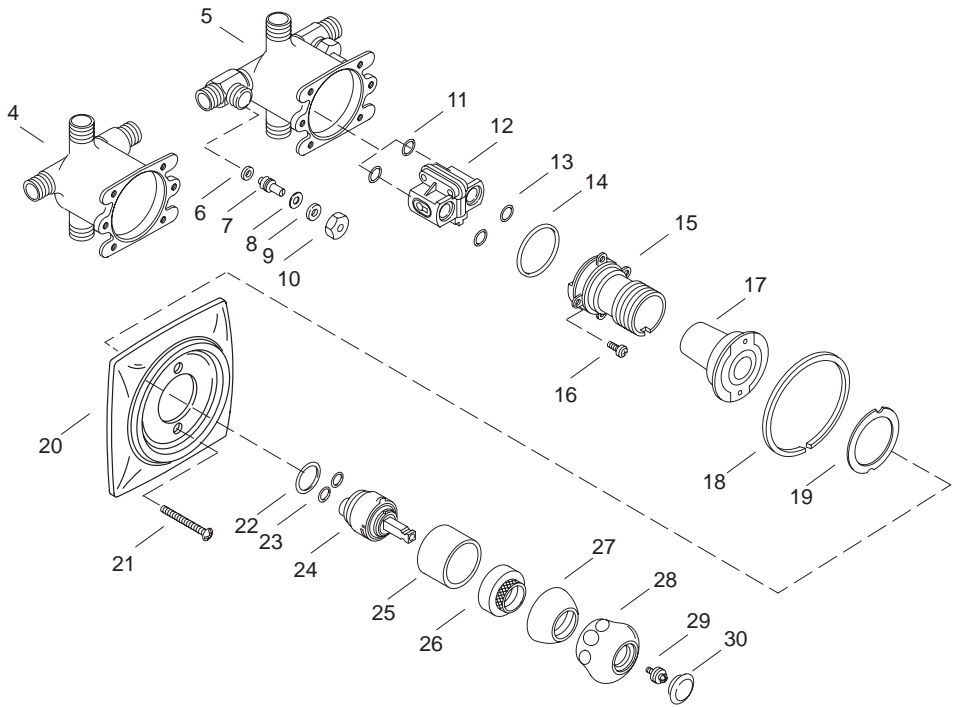

KOHLER[®] SERVICE PARTS

CORALAIS™ PRESSURE-BALANCING BATH AND SHOWER FAUCETS

K #	Bath/Shower Faucet	Shower Faucet	Valve Only	IPS Spout Diverter	Slip-Fit Spout Diverter	Acrylic Handles	Screw Stops
K-15132-**-DC	X			X		X	
K-15132-S**-DC	X				X	X	
K-15134-**-DC	X			X		X	X
K-15134-S**-DC	X				X	X	X
K-15141-**-DB		X				X	
K-15143-**-DB		X				X	X
K-15153-**-BC			X			X	
K-15155-**-BC			X			X	X

** Variation and/or finish/color code may be required when ordering.

SERVICE PARTS

ITEM	PART NO.	DESCRIPTION
1	20429**	Flange, Shower Arm
2	51410**	Shower Arm
3	73670**	Shower Head Assembly
4	71916	Body, Valve, w/o Stop Bodies
5	71917	Body, Valve, w/Stop Bodies
6	20961	Washer, .185 x .505
7	40287	Stem, Stop
8	40291	Washer
9	40288	Packing
10	40289	Pack Nut
11	52480	O-Ring
12		Available in Service Kit Only
13	52479	O-Ring
14	42043	O-Ring
15	71812	Valve Body
16	21980	Screw, .250-20 UNC-2A x .500
17	71853	Guard, Plaster
18	71813	Gasket Escutcheon OD
19	71814	Gasket Escutcheon ID
20	71839**	Escutcheon Kit
21	71838**	Screws Subassembly
22	71015	O-Ring
23	33993	O-Ring
24	30413	Valve Unit Single Control
25	71816	Sleeve
26	71509	Bonnet
27	71524	Cover, Snap
28	71520	Handle
29	71508	Screw Subassembly
30	71909	Mixer Plug Button Marked
31	73666**	Spout, IPS Diverter Bath
	73668**	Spout, Slip Diverter Bath

SERVICE KITS

PART NO.	ITEM	QTY.	DESCRIPTION
30495			Stem Assembly Stop Kit
	6	2 ea.	Washer, .185 x .505
	7	2 ea.	Stem, Stop
	8	2 ea.	Washer
	9	2 ea.	Packing
	10	2 ea.	Pack Nut
500520			Pressure Balancing Body
	11	2 ea.	O-Ring
	12	1 ea.	Body Subassembly
	13	2 ea.	O-Ring
71840			Coralais Repair Kit
	28	1 ea.	Handle
	29	1 ea.	Screw Subassembly
	30	1 ea.	Mixer Plug Button Marked