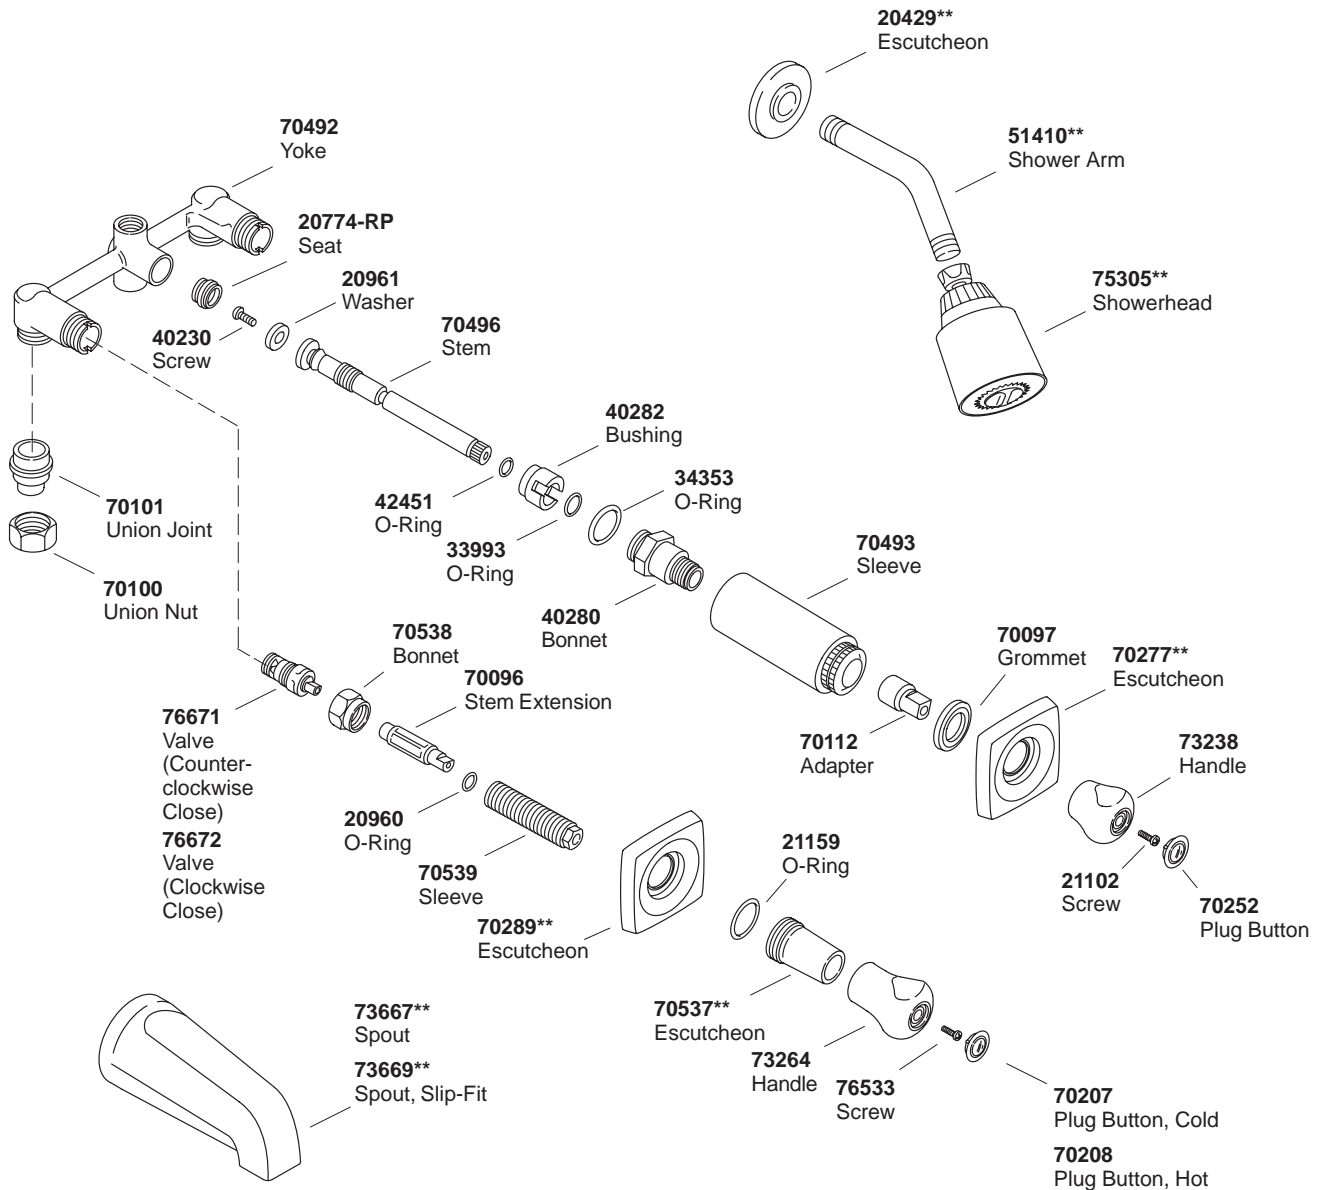

KOHLER[®] SERVICE PARTS

CORALAIS™ THREE HANDLE BATH AND SHOWER FAUCETS

K#	Bath & Shower	Valve Only	IPS Spout	Slip-Fit Spout
K-15231-**-FC	X		X	
K-15231-S-**-FC	X			X
K-15235-**-FC		X		

** Variation and/or finish/color code may be required when ordering.