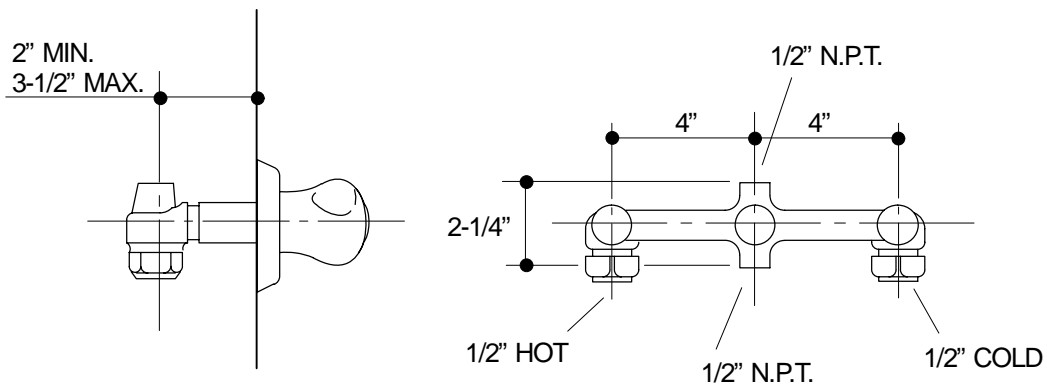

Ordering Information

Applicable product:	
Bath and shower valve	K-15235

316

K-15235 Coralais™ Bath and Shower Valve
113717-1-AA (9619)

NOTES: