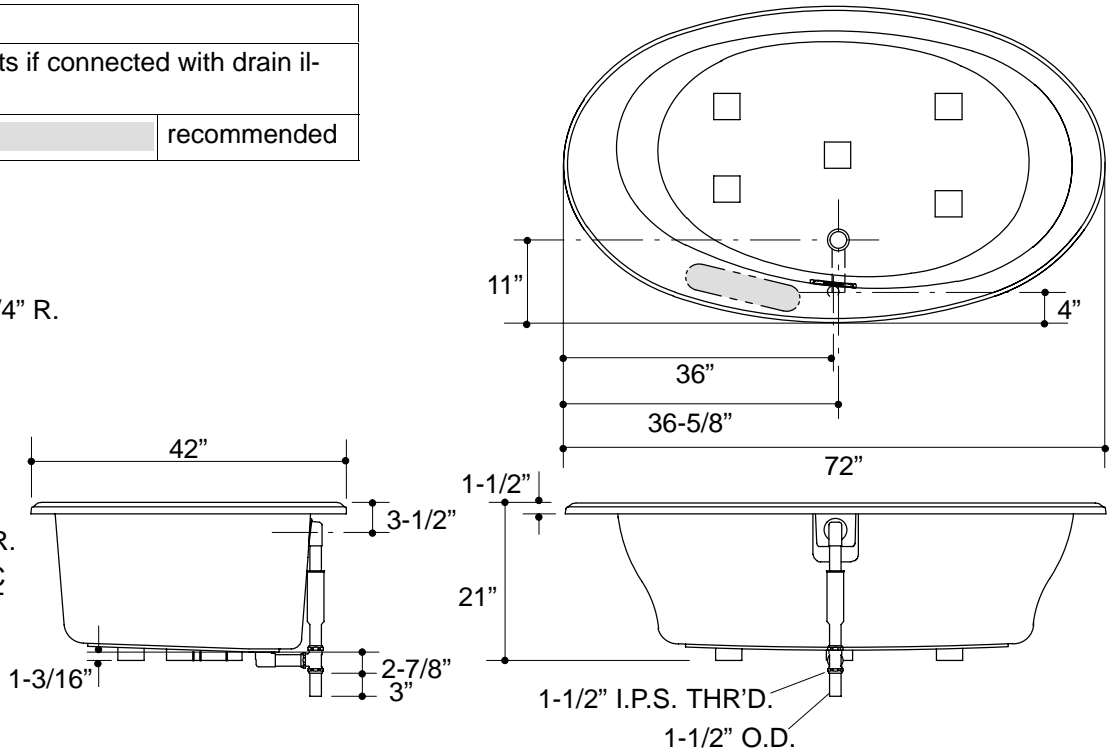

### PRODUCT SPECIFICATION:

The oval bath shall be 72" in length, 42" in width, and 21" in height. Bath shall be made of acrylic. Bath shall be Kohler Model K-1249-\_\_\_\_\_.

## PRODUCT INFORMATION

Fixture*:	basin area	top area	weight
Bathing well	50" x 31"	61" x 34"	85 lbs.
	water depth	capacity	
To overflow	14-1/2"	86 gal.	
* Approximate measurements for comparison only.			

Roughing-In Notes		
No change in measurements if connected with drain illustrated.		
Faucet area		recommended

1.25>132