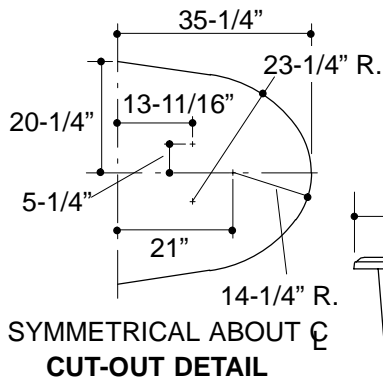

### FEATURES

- 72" x 42" x 21"
- Acrylic

### PRODUCT SPECIFICATION:

The oval bath shall be 72" in length, 42" in width, and 21" in height. Bath shall be made of acrylic. Bath shall be Kohler Model K-1249-\_\_\_\_\_.

## PRODUCT INFORMATION

Fixture*:	basin area	top area	weight
Bathing well	50" x 31"	61" x 34"	85 lbs.
	water depth	capacity	
To overflow	14-1/2"	86 gal.	
* Approximate measurements for comparison only.			

Roughing-In Notes		
No change in measurements if connected with drain illustrated.		
Faucet area		recommended

1.25>132