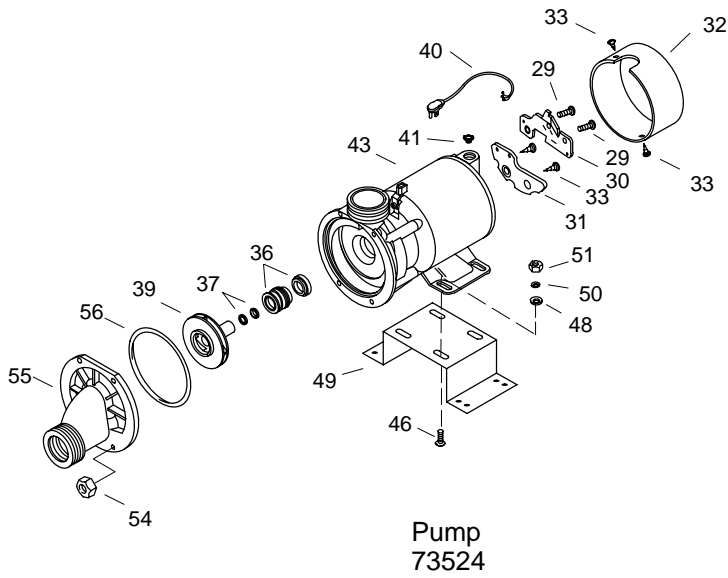

**Finish/color code must be specified when ordering.

SERVICE PARTS

ITEM	PART NO.	DESCRIPTION
1	60703	Tube
2	65157	Nut
3	90105**	Air Switch
4	65156**	Flange
5	65036	Flange
6	65355	Spacer
7	67999**	Cover
8	65054	Screw
9	65226**	Plug
10	67429	Flange
11	65886	Gasket
12	62777	Elbow (AA Model)
	93685	Elbow (AB Model)
13		Available in Service Kit Only
14	66265	Coupling
	61249	Coupling
15		Available in Service Kit Only
16	60979	Slip Nut (AA Model)
	60979-A	Slip Nut (AB Model)
17	60848	Connector (AA Model)
	93709	Connector (AB Model)
18	94821	O-Ring
19	67665	Plug
20	67889	Housing
21	65885	Gasket
22	63466**	Trim Ring
23		Available in Service Kit Only
24	91967	Check Valve
25	60797	Tee
26	60982	Screw
27	60926	Cover
28	60981	O-Ring
29	63263	Screw
30	91176	Timer Board
31	91541	Switch Assy
32	74832	End Cap
33	62726	Screw
34	60972	Slinger
35	60927	Volute Assy
36	60985	Shaft Seal
37	60912	Shim Kit
38	60993	Impeller
39	73529	Impeller
40	93000	Cord Assy
41	93003	Strain Relief
42	91187	Motor
43	73525	Motor
44	74824	Bolt
45	90988	Bracket
46	64163	Screw
47	60125	Washer
48	65791	Washer
49	73508-D	Base
50	67095	Washer
51	90153	Locknut
52	67111	Washer
53	91150	Bolt
54	73559	Nut
55	73552	Cover
56	73558	O-Ring
57	69228	Elbow
58	61937	Coupling
59	69228	Elbow
60	61814	Elbow (AA Model)
	61567	Elbow (AB Model)
61	67081	Cable Tie
62	61425	Reducer
63	60651	Reducer
64	73518	Plug (AB Model)
65	60979	Slip Nut
66	60848	Connector
67	94132	Elbow (AB Model)

SERVICE KITS

PART NO.	ITEM	QTY.	DESCRIPTION
93838			1 1/4" Tube Kit (AA Model)
	13	1 ea.	Tube
		2 ea.	Coupling
93839			1 1/2" Tube Kit (AB Model)
	13	1 ea.	Tube
		2 ea.	Coupling
94889			1 1/4" Suction Tube Kit (AA Model)
	15	1 ea.	Tube
		1 ea.	Elbow
94890			1 1/2" Suction Tube Kit (AB Model)
	15	1 ea.	Tube
		1 ea.	Elbow
93938			1" Tube Kit
	23	1 ea.	Tube
		2 ea.	Coupling
91180			Pump
	26	1 ea.	Screw
	27	1 ea.	Cover
	28	1 ea.	O-Ring
	29	2 ea.	Screw
	30	1 ea.	Timer Board
	31	1 ea.	Switch Assy
	32	1 ea.	End Cap
	33	5 ea.	Screw
	34	1 ea.	Slinger
	35	1 ea.	Volute Assy
	36	1 ea.	Shaft Seal
	37	1 ea.	Shim Kit
	38	1 ea.	Impeller
	42	1 ea.	Motor
73524			Pump
	29	2 ea.	Screw
	30	1 ea.	Timer Board
	31	1 ea.	Switch Assy
	33	5 ea.	Screw
	36	1 ea.	Shaft Seal
	37	1 ea.	Shim Kit
	39	1 ea.	Impeller
	43	1 ea.	Motor
	54	1 ea.	Nut
	55	1 ea.	Cover
	56	1 ea.	O-Ring

**Finish/color code must be specified when ordering.