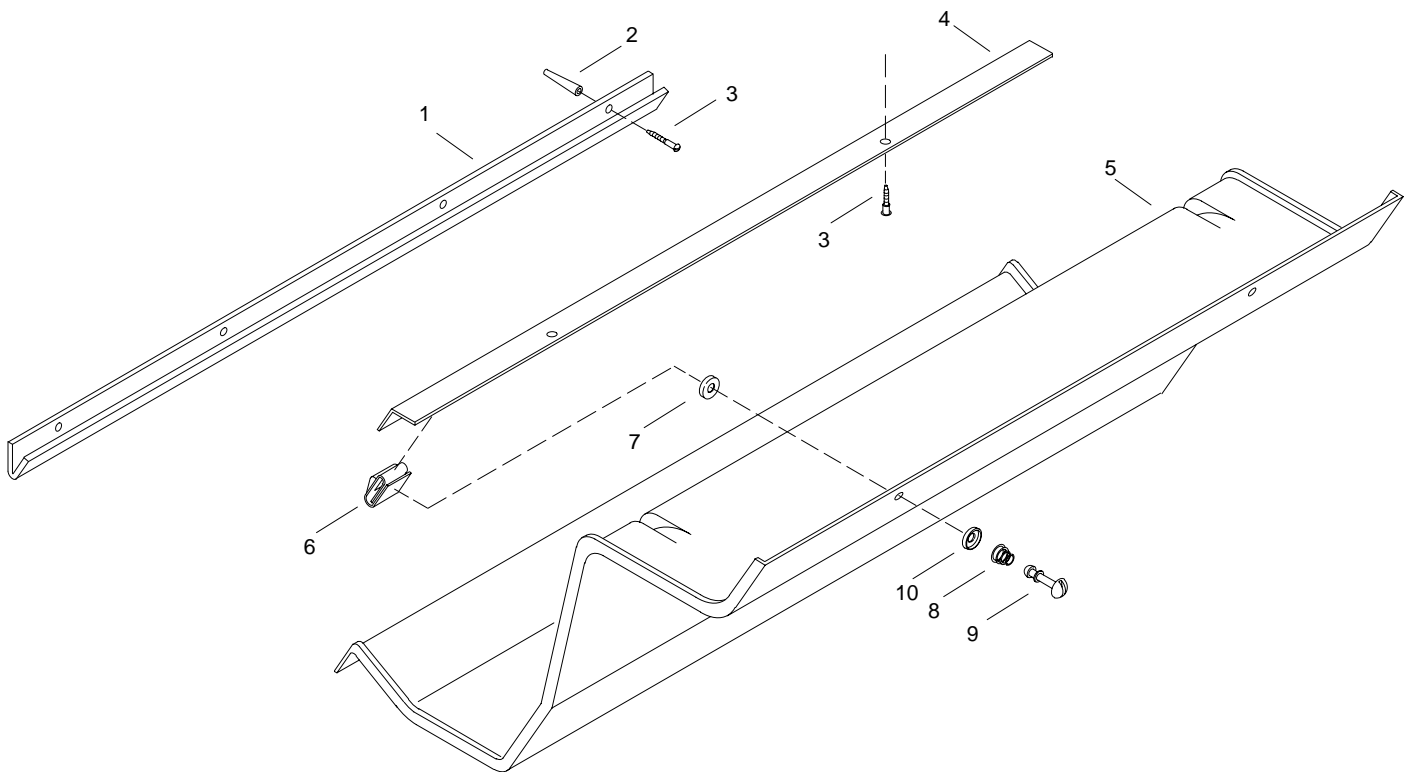

### SERVICE PARTS

ITEM	PART NO.	DESCRIPTION
1	93883	Wall Bracket
2	66646	Wall Plug, Plastic
3	62482	Wood Screw, #8 x 1.0"
4	93882	Mounting Bracket, Sink Apron
5	93958-A	Shroud, (White)
	93958-B	Shroud, (Brown)
6	93861	Receptacle, Clip-On, #85
7	93860	Retainer
8	93858	Spring
9	93857	Fastener
10	93859	Washer