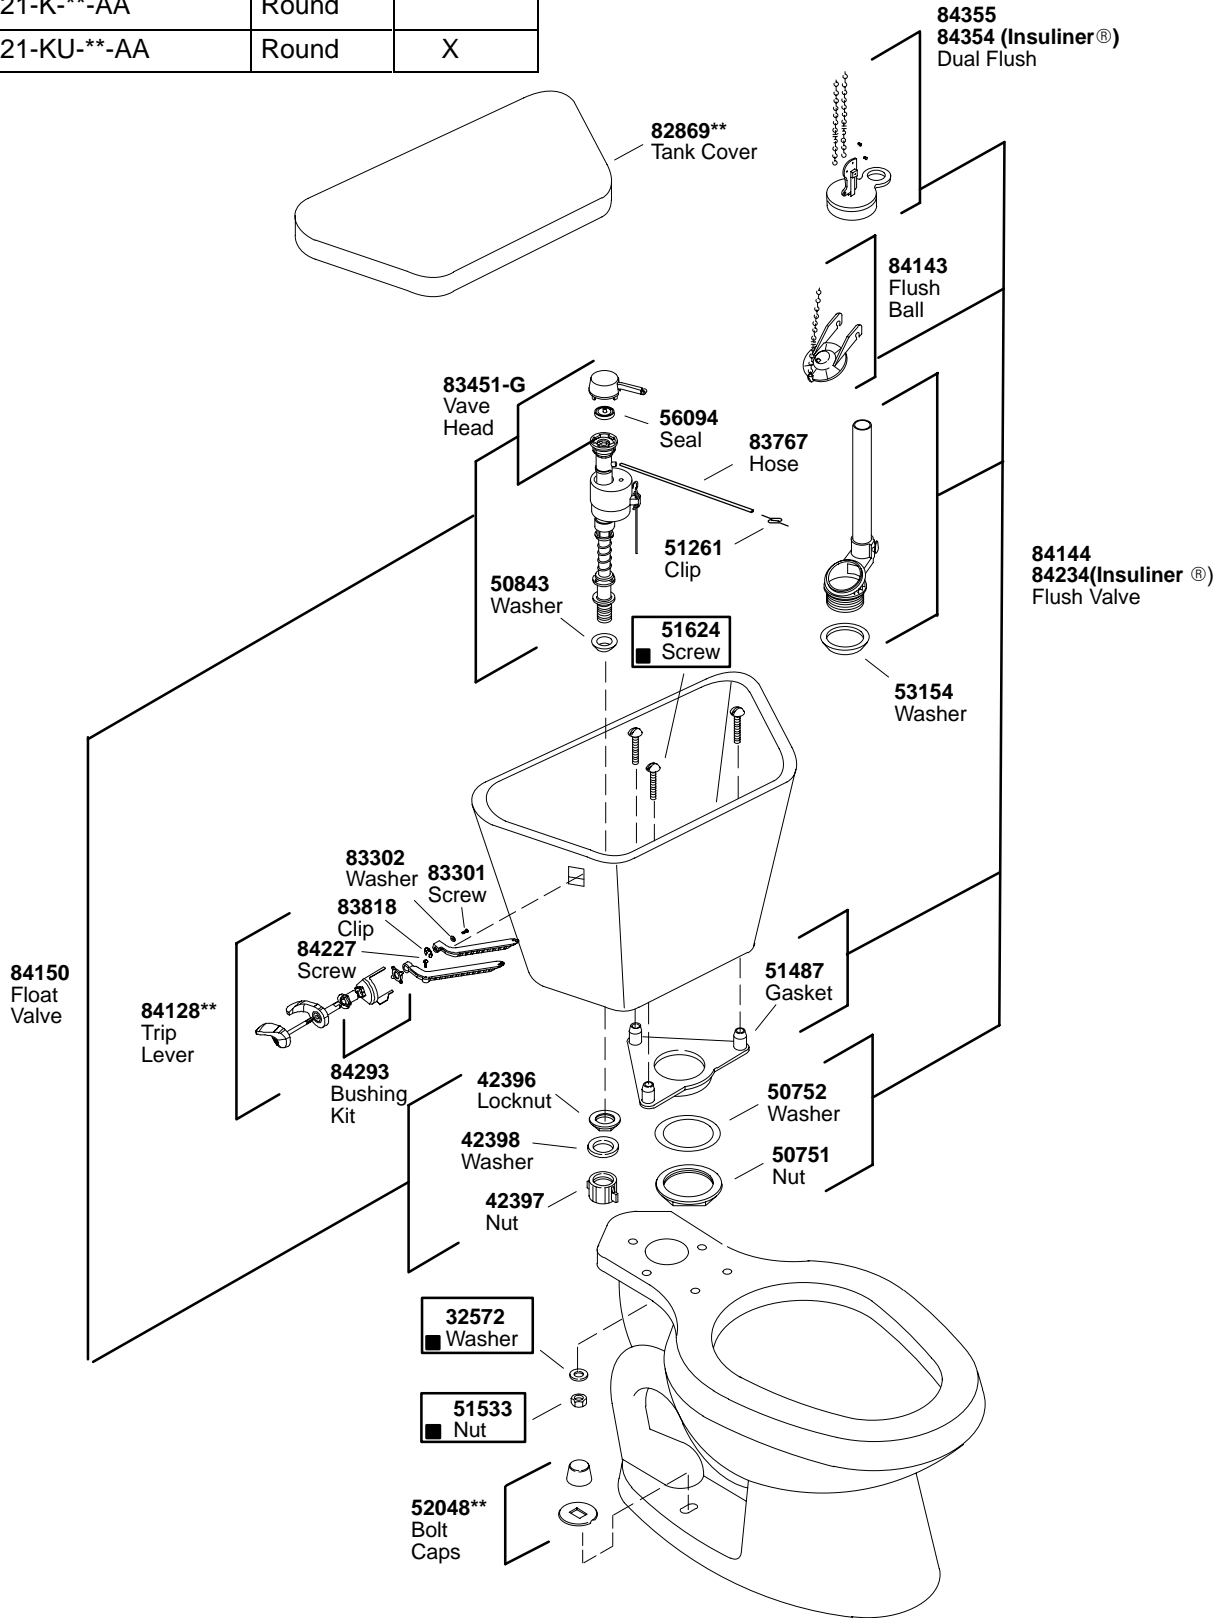

K#	Bowl	Insuliner®
K-3420-K-**-AA	Elongated	
K-3420-KU-**-AA	Elongated	X
K-3421-K-**-AA	Round	
K-3421-KU-**-AA	Round	X

30419 Tank Bolt Kit Consists of:
51624 (3 ea.), **32572** (3 ea.), **51533** (3ea.)

****Finish/color code must be specified when ordering.**