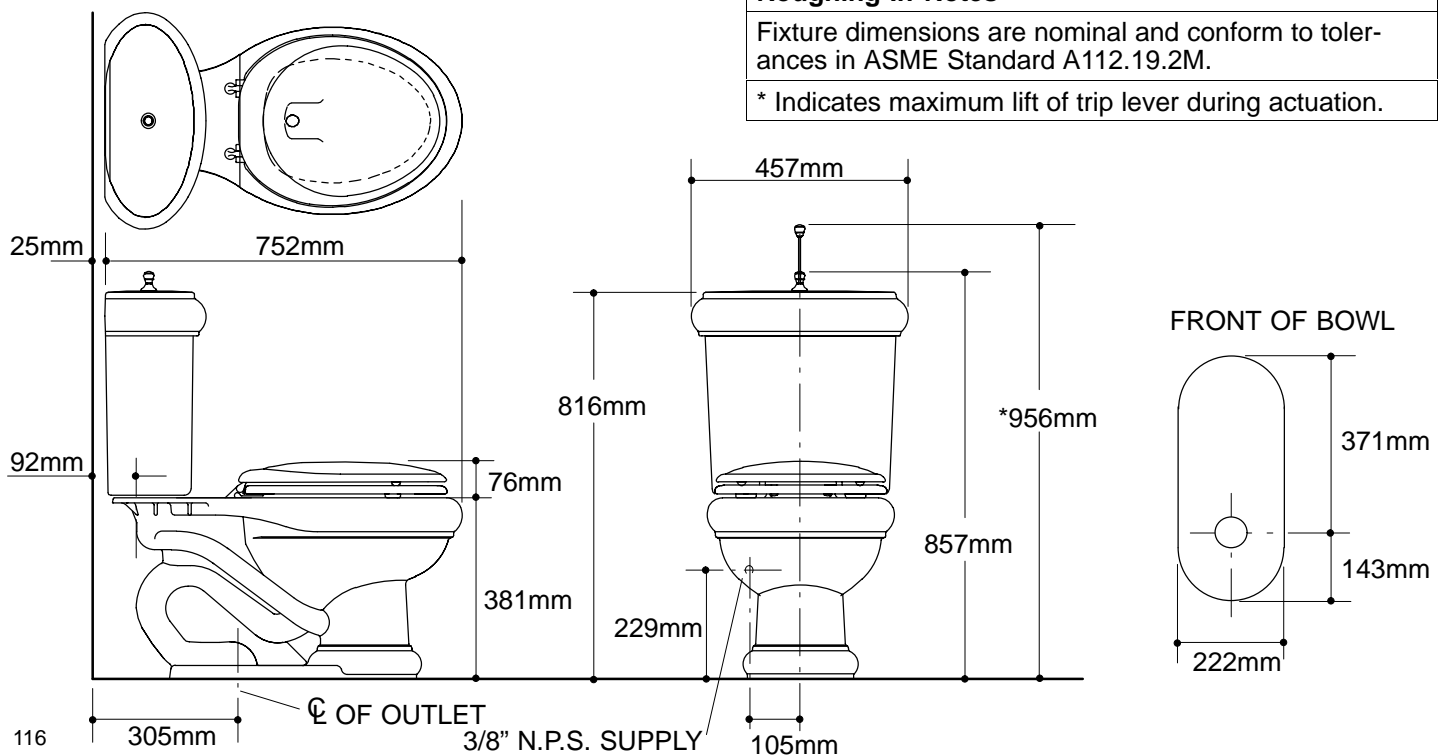

Ordering Information

Applicable toilet:		
Standard tank	K-3455	shown
With polished brass lift knob and seat trim	K-3455-BR	shown
With brushed chrome lift knob and polished chrome seat trim	K-3455-G	shown
Toilet with insuliner tank	K-3455-U	not shown
Accessories/hardware:		
3/8" supply	K-7638	recommended
Floor bolts (pr.)	21401	recommended

Product Information

Fixture:	
Configuration	2-piece, elongated
Litres per flush	6 litres
Passageway	44mm
Water depth from rim	165mm
Seat post hole centers	140mm
Included Components:	
Bowl	K-4255
Tank	K-4445
Tank cover	83037
Seat	83295
Bolt cap accessory pack	52048
Tank accessory pack	52153

K-3455 Revival™ Toilet
114054-1M-AA (A)