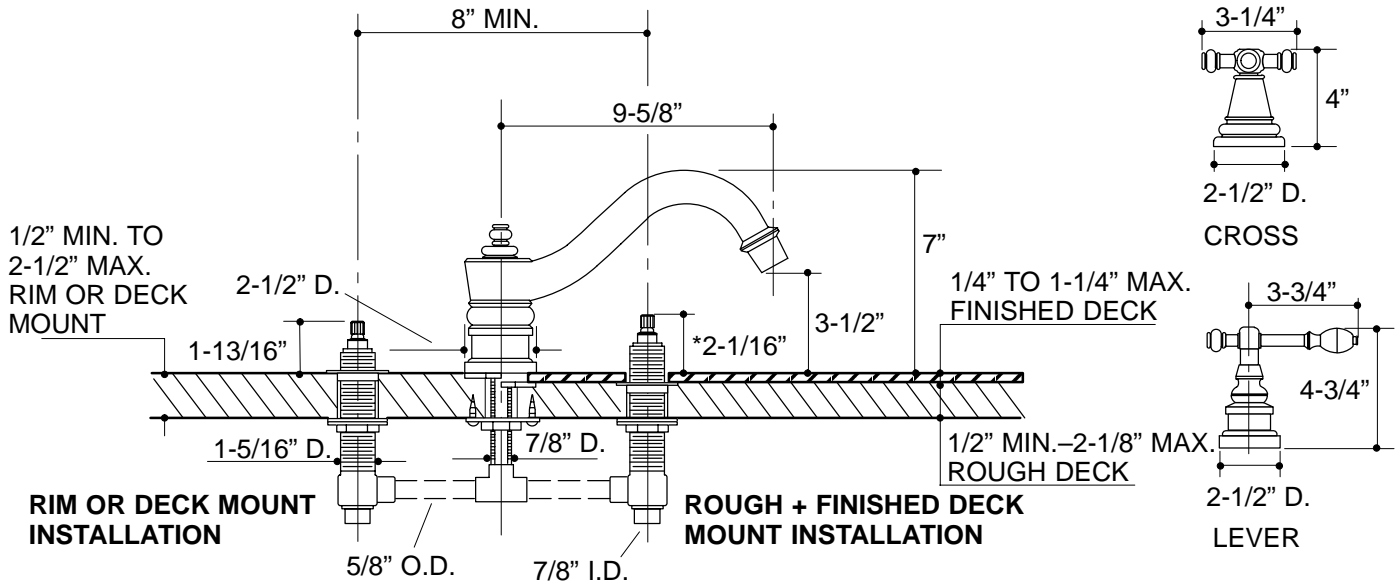

**BATH FAUCET TRIM**  
**K-T6906**  
**ALSO K-301-K**

**FEATURES**

- Brass construction
- Deck-mount
- 9-5/8" Roman non-diverter bath spout with slip-fit connection
- Available with cross or lever handles

| Required Accessory |  |  |
|--------------------|--|---|
| K-301-K            | 3/4" High-Flow Ceramic Disc Valve System | <input type="checkbox"/> NA   |

Optional Accessories on Page 2.

**PRODUCT SPECIFICATION:**  
Two-handle deck-mount high-flow bath faucet trim shall be of brass construction. Product shall include 9-5/8" Roman non-diverter spout with slip-fit connection, and cross or lever handles. Faucet trim shall be Kohler Model K-T6906-\_\_\_\_\_-\_\_\_\_\_ and valve system shall be K-301-K-NA.

### Roughing-In Notes

\*Dimension allows +/- 1/4" handle adjustment during handle trim installation.

316>.8