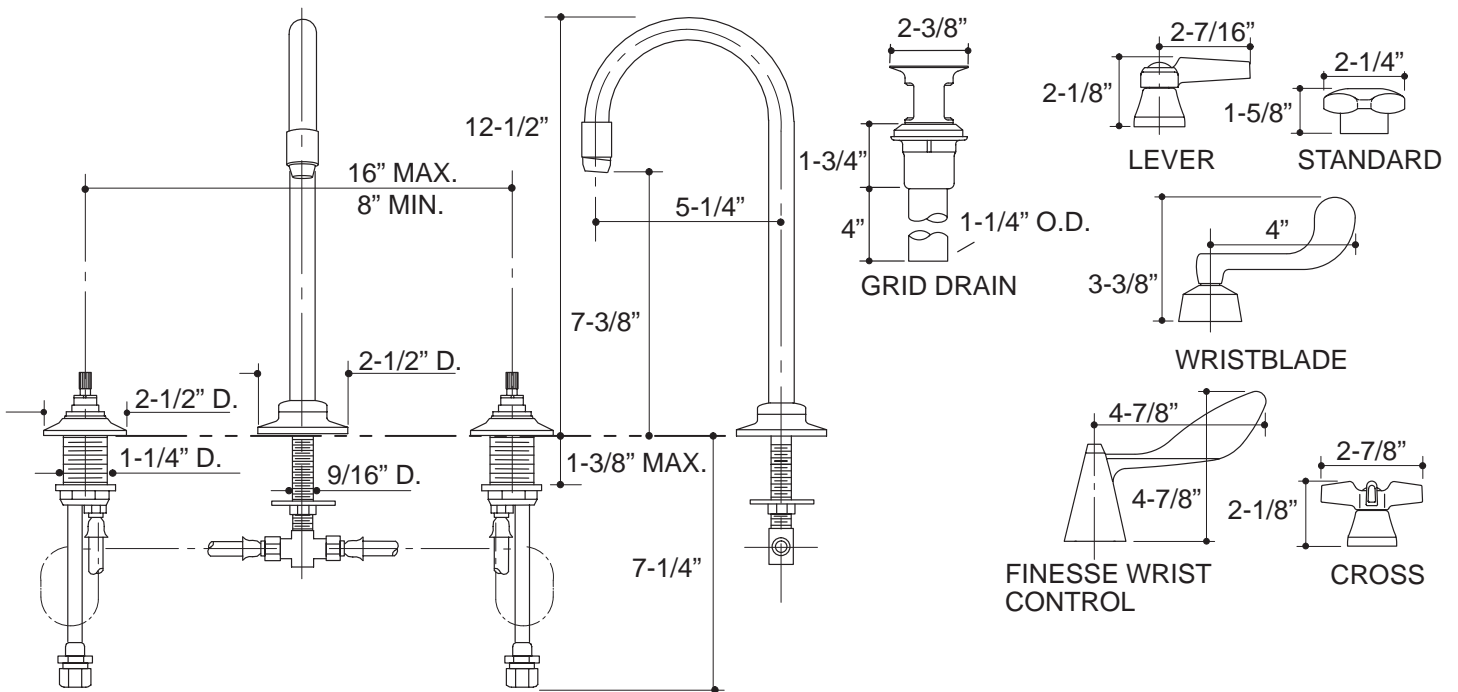

TRITON™ /FINESSE™

Optional Accessory

K-7715

Grid Drain

☐ CP

☐ PB

316

PRODUCT DIAGRAM

K-7304-5A, K-7304-K Triton™/Finesse™ Lavatory Faucet

Page 2 of 2

114145-4-FA (-)

THE BOLD LOOK
OF **KOHLER**®