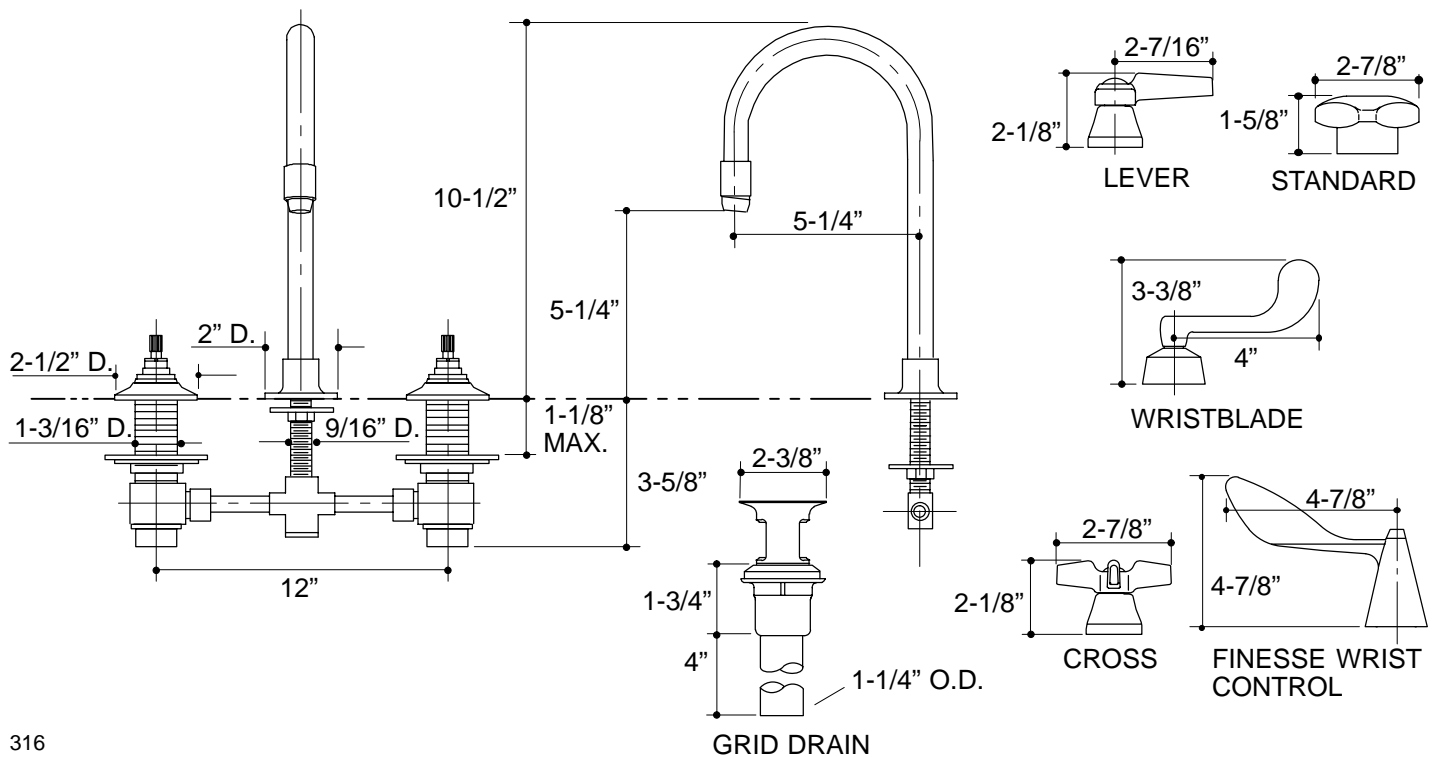

Ordering Information

Applicable faucet:	
Base faucet with water-guard aerator, less drain*	K-7313-K
Base faucet with vandal-resistant aerator, less drain*	K-7313-KE
Handles:	
Triton standard handles	K-16012-2
Triton cross handles	K-16012-3
Triton lever handles	K-16012-4
Triton wristblade lever handles	K-16012-5
Finesse wrist control lever handles	K-16022-5
*Handles must be ordered to complete faucet.	
ADA Lever and cross handles are ADA compliant	

Accessories/hardware:		
Grid drain	K-7715	recommended

316

K-7313-K Triton/Finesse Lavatory Faucet
114149-1-BA (-)

KOHLER®

NOTES: