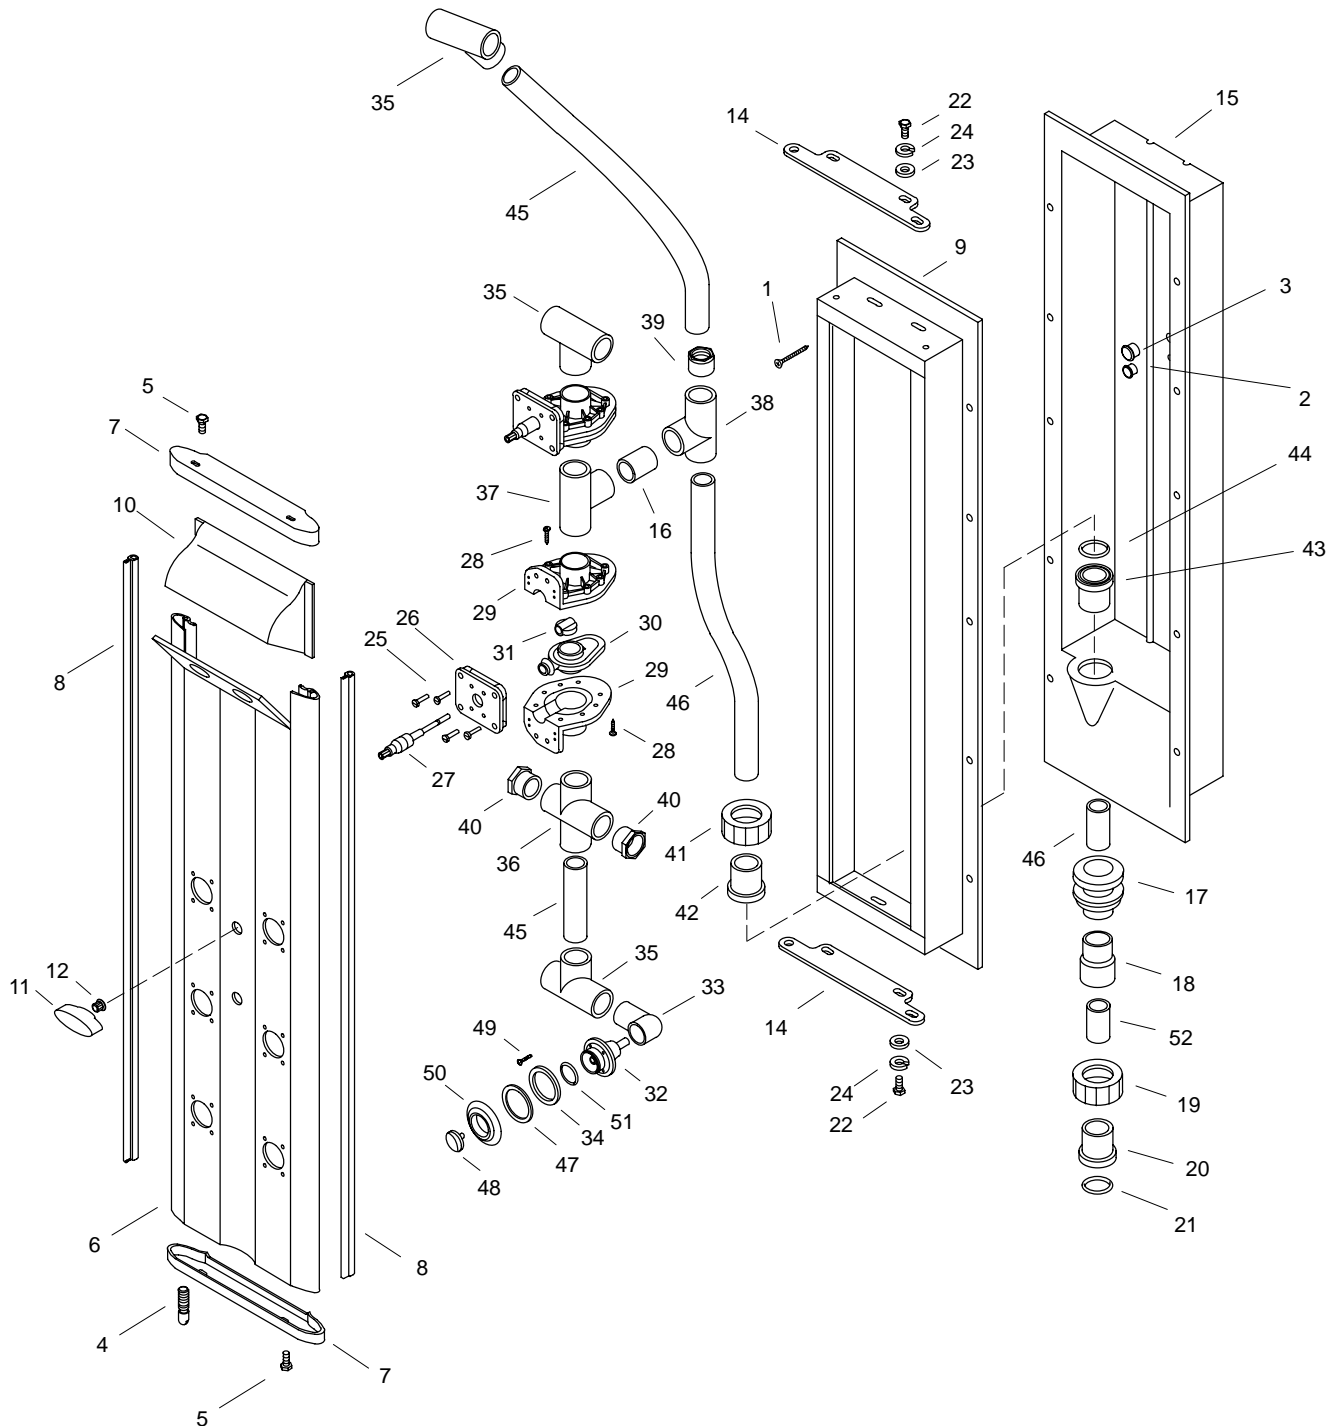

## 8-JET BODYSPA™ TOWER

K#	Description
K-1030-**-AA	8-Jet BodySpaTower

\*\*Finish/color code must be specified when ordering.

### SERVICE PARTS

ITEM	PART NO.	DESCRIPTION
1	69307	Screw
2	94881	Plug
3	94882	Plug
4	93434	Pin Hinge
5	93456	Screw
6	93431**	Fascia
7	93450**	End Cap
8	91828	Seal
9	93446	Frame
10	93451**	Filler, Top
11	94290**	Handle
12	22325	Spline Insert
13	93446**	Frame
14	93448	Plate
15	93449	Box
16		Available in Service Kit Only
17	93440	Bulkhead
18	61075	Adapter
19	60979	Slip Nut
20	93709	Connector
21	94821	O-Ring
22	93458	Screw
23	69472	Washer
24	65218	Washer
25	73598	Screw
26	94204	Bracket
27	94203	Stem
28	50506	Screw
29	94095	Body, Valve
30	94094	Seal
31	94093	Butterfly
32	94487**	Jet Assy
33	94076	Elbow, Jet
34	94143	Spacer, Jet
35	94313	Tee
36	93444	Cross
37	93504	Tee, Bull Head
38	61010	Tee
39	60545	Reducer
40	94409	Reducer
41	67944-A	Nut
42	67944-B	Coupling
43	67944-C	Adapter
44	67944-D	O-Ring
45		Available in Service Kit Only
46		Available in Service Kit Only
47	94160	Gasket
48	94079**	Hub-Trim
49	94308	Screw
50	94078**	Flange
51	94110	O-Ring
52	95026	Flow Restrictor

### SERVICE KITS

PART NO.	ITEM	QTY.	DESCRIPTION
94890			1 1/2" Suction Tube Kit
	16	1 ea.	Tube
		1 ea.	Elbow
93839			1 1/4" Tube Kit
	45	1 ea.	Tube
		2 ea.	Coupling
94853			1 1/2" Tube Kit
	46	1 ea.	Tube
		2 ea.	Coupling