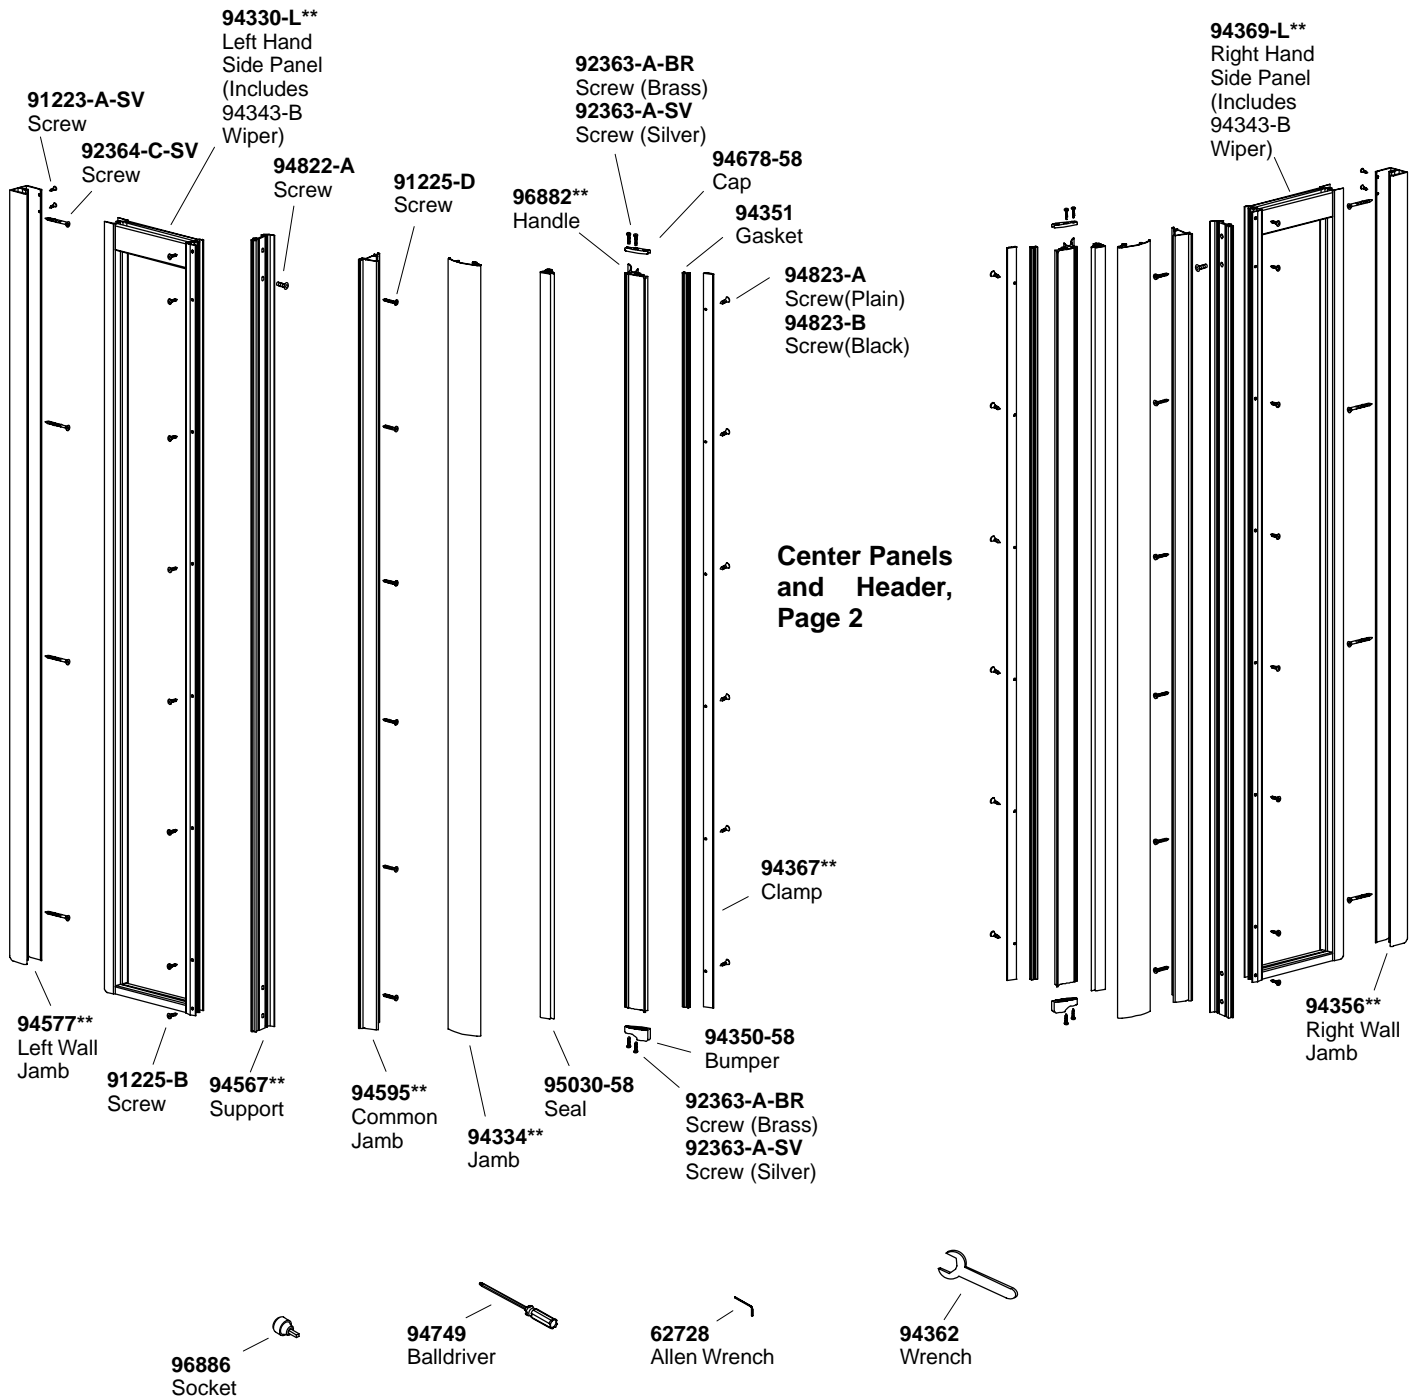

KOHLER® SERVICE PARTS

CORNER ENCLOSURE

K#	Description
K-5162-L-**-AA/BA	Corner Enclosure

****Finish/color code must be specified when ordering.**

Center Panels and Header

**Finish/color code must be specified when ordering.