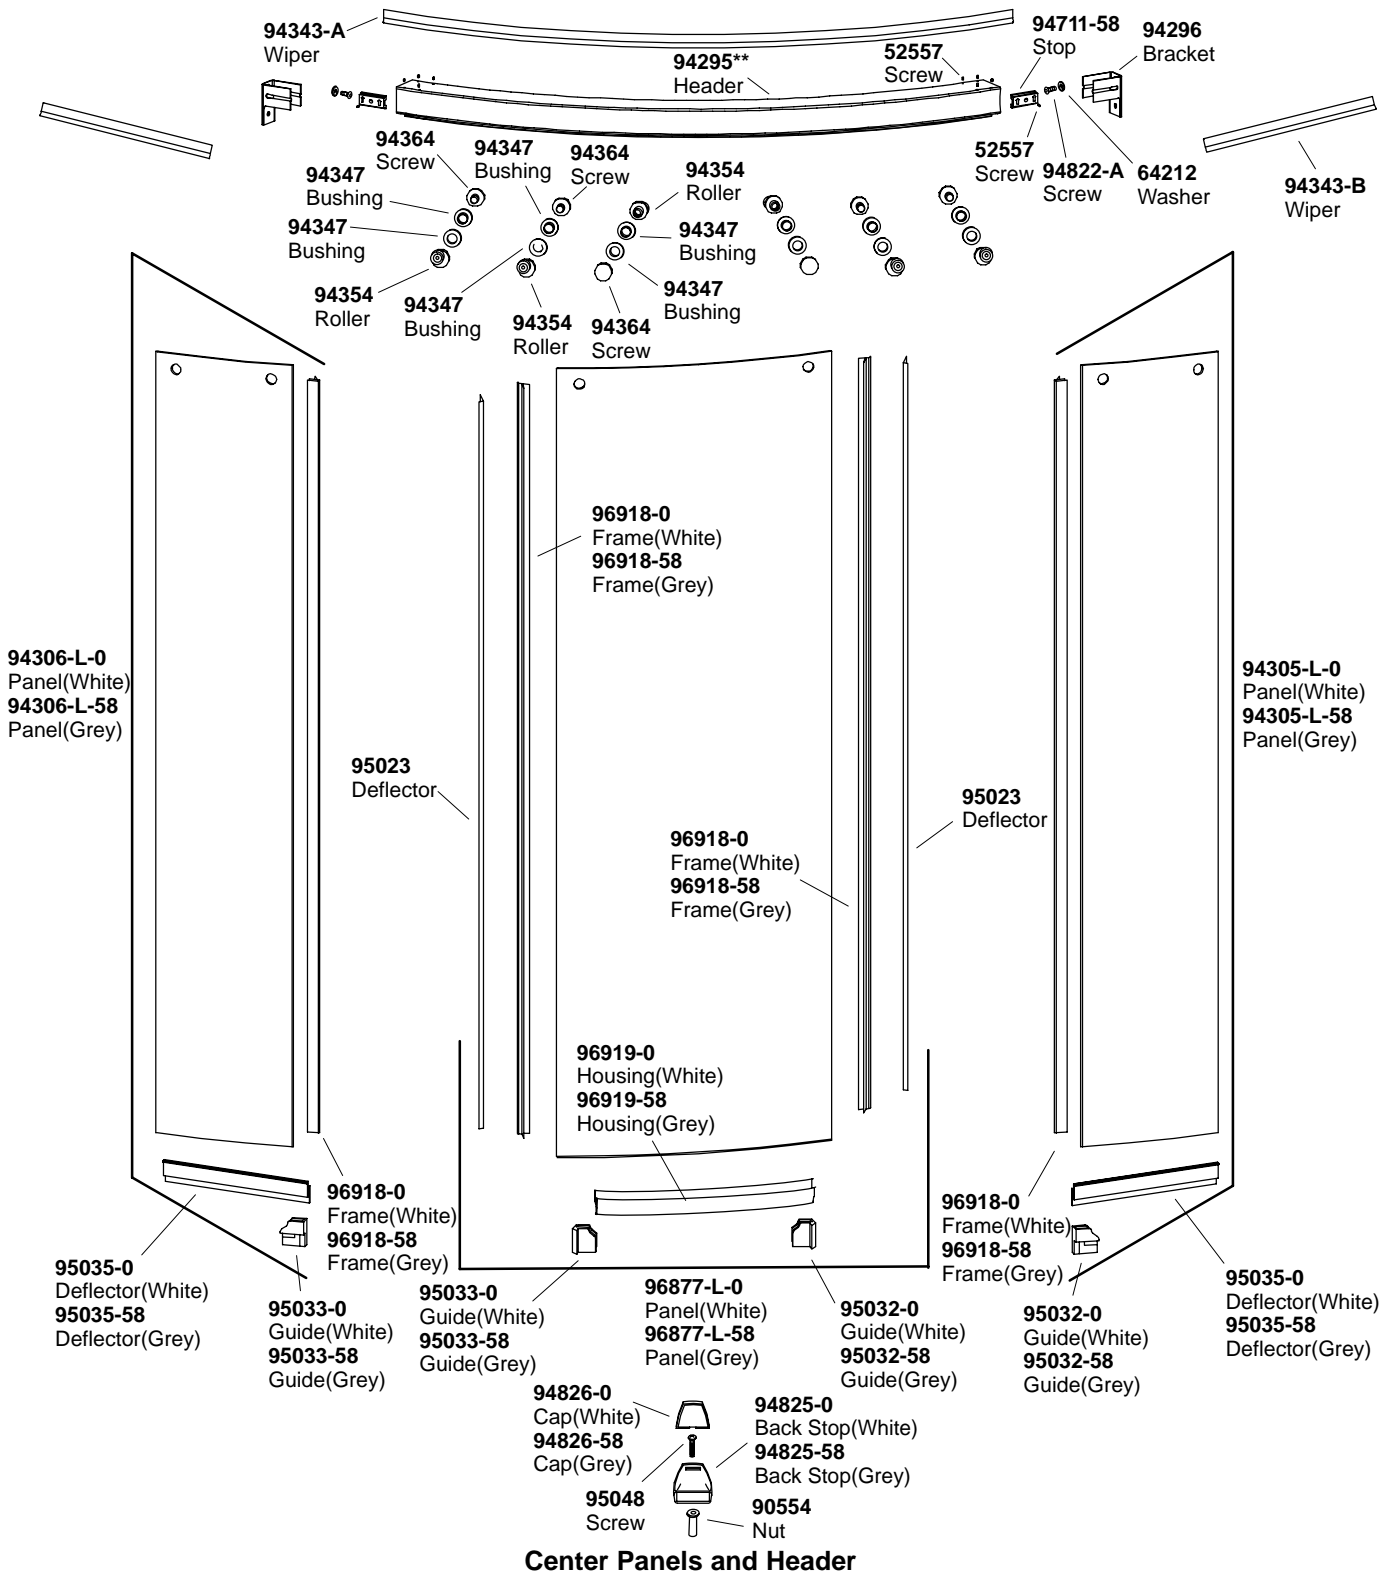

KOHLER® SERVICE PARTS

CORNER ENCLOSURE

K#	Description
K-5162-L-**-AA/BA	Corner Enclosure

****Finish/color code must be specified when ordering.**

Center Panels and Header

**Finish/color code must be specified when ordering.