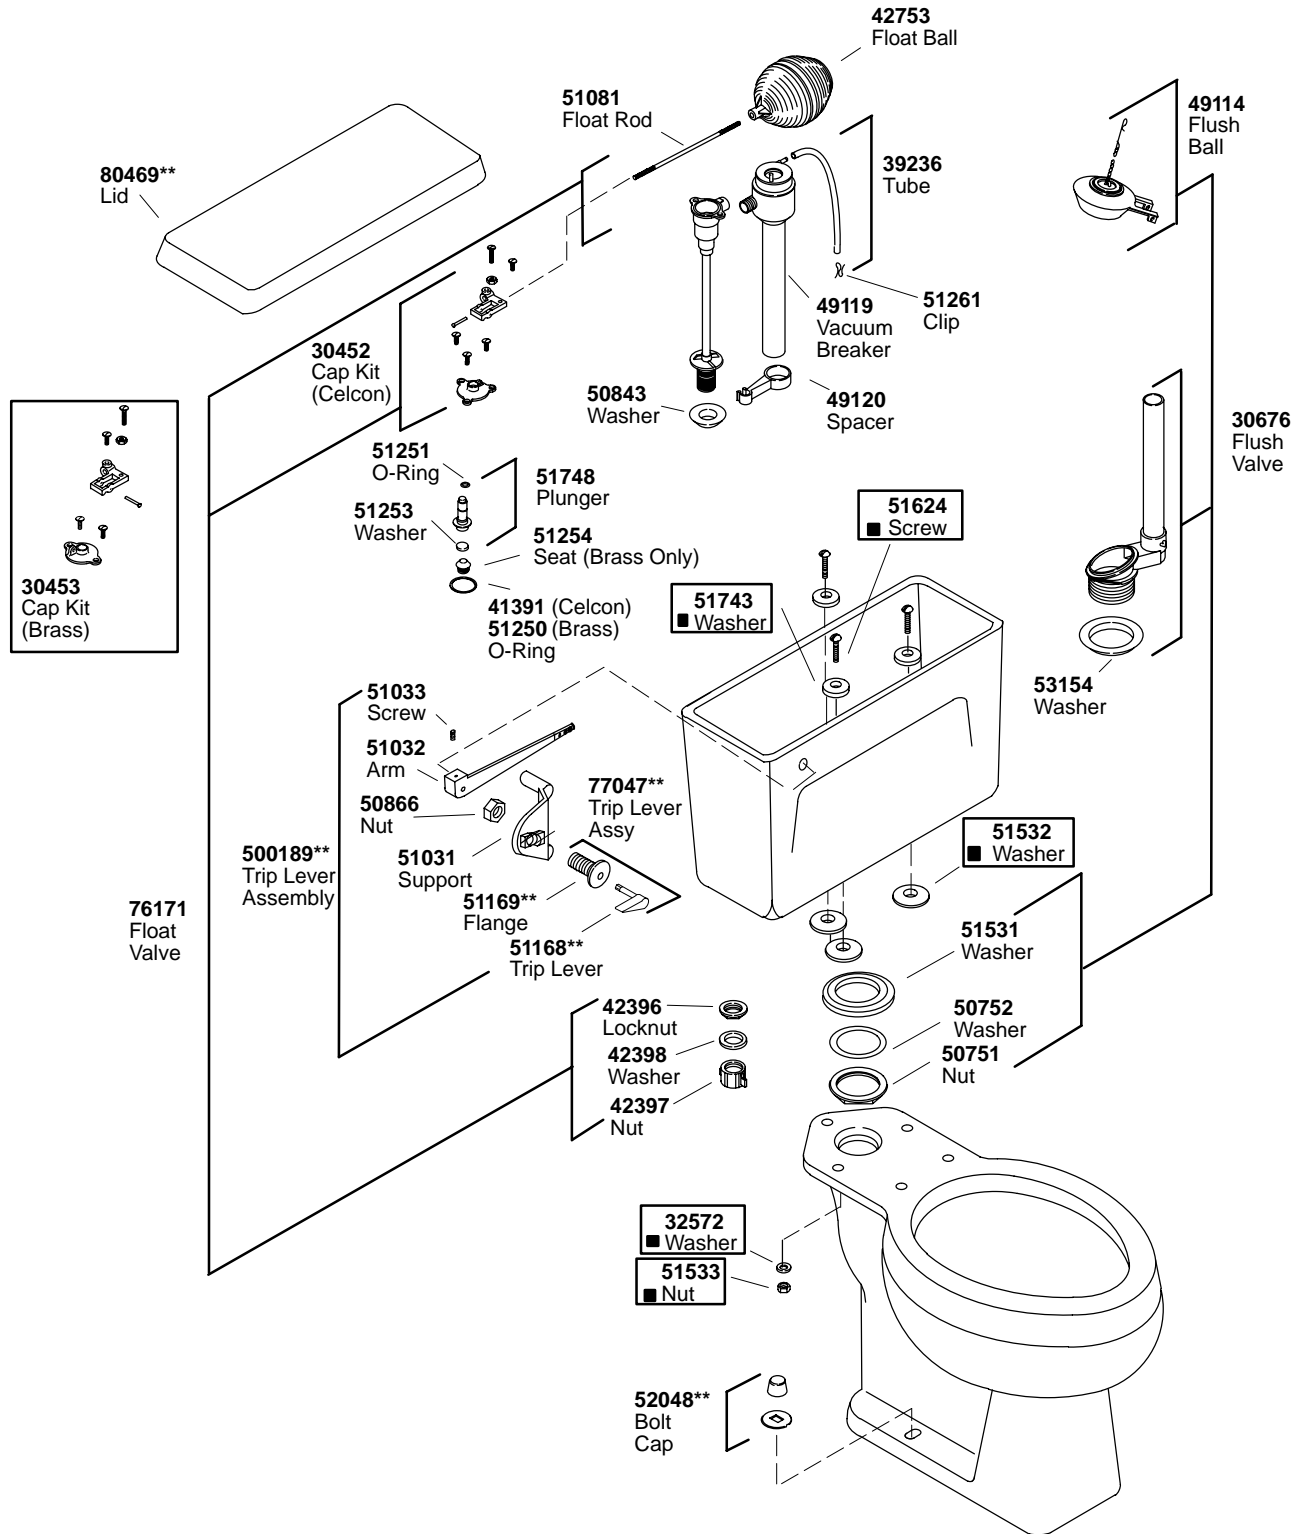

K#	Bowl
K-3512-EBA	Elongated
K-3512-PBA	Round
K-3514-PBA	Round
K-3510-PBA	Round

 **52050 Tank Accessory Pack** Consists of:  
**51624** (3 ea.), **32572** (3 ea.), **51533** (3ea.), **51743** (3 ea.), **51532** (6 ea.)

**\*\*Finish/color code must be specified when ordering.**